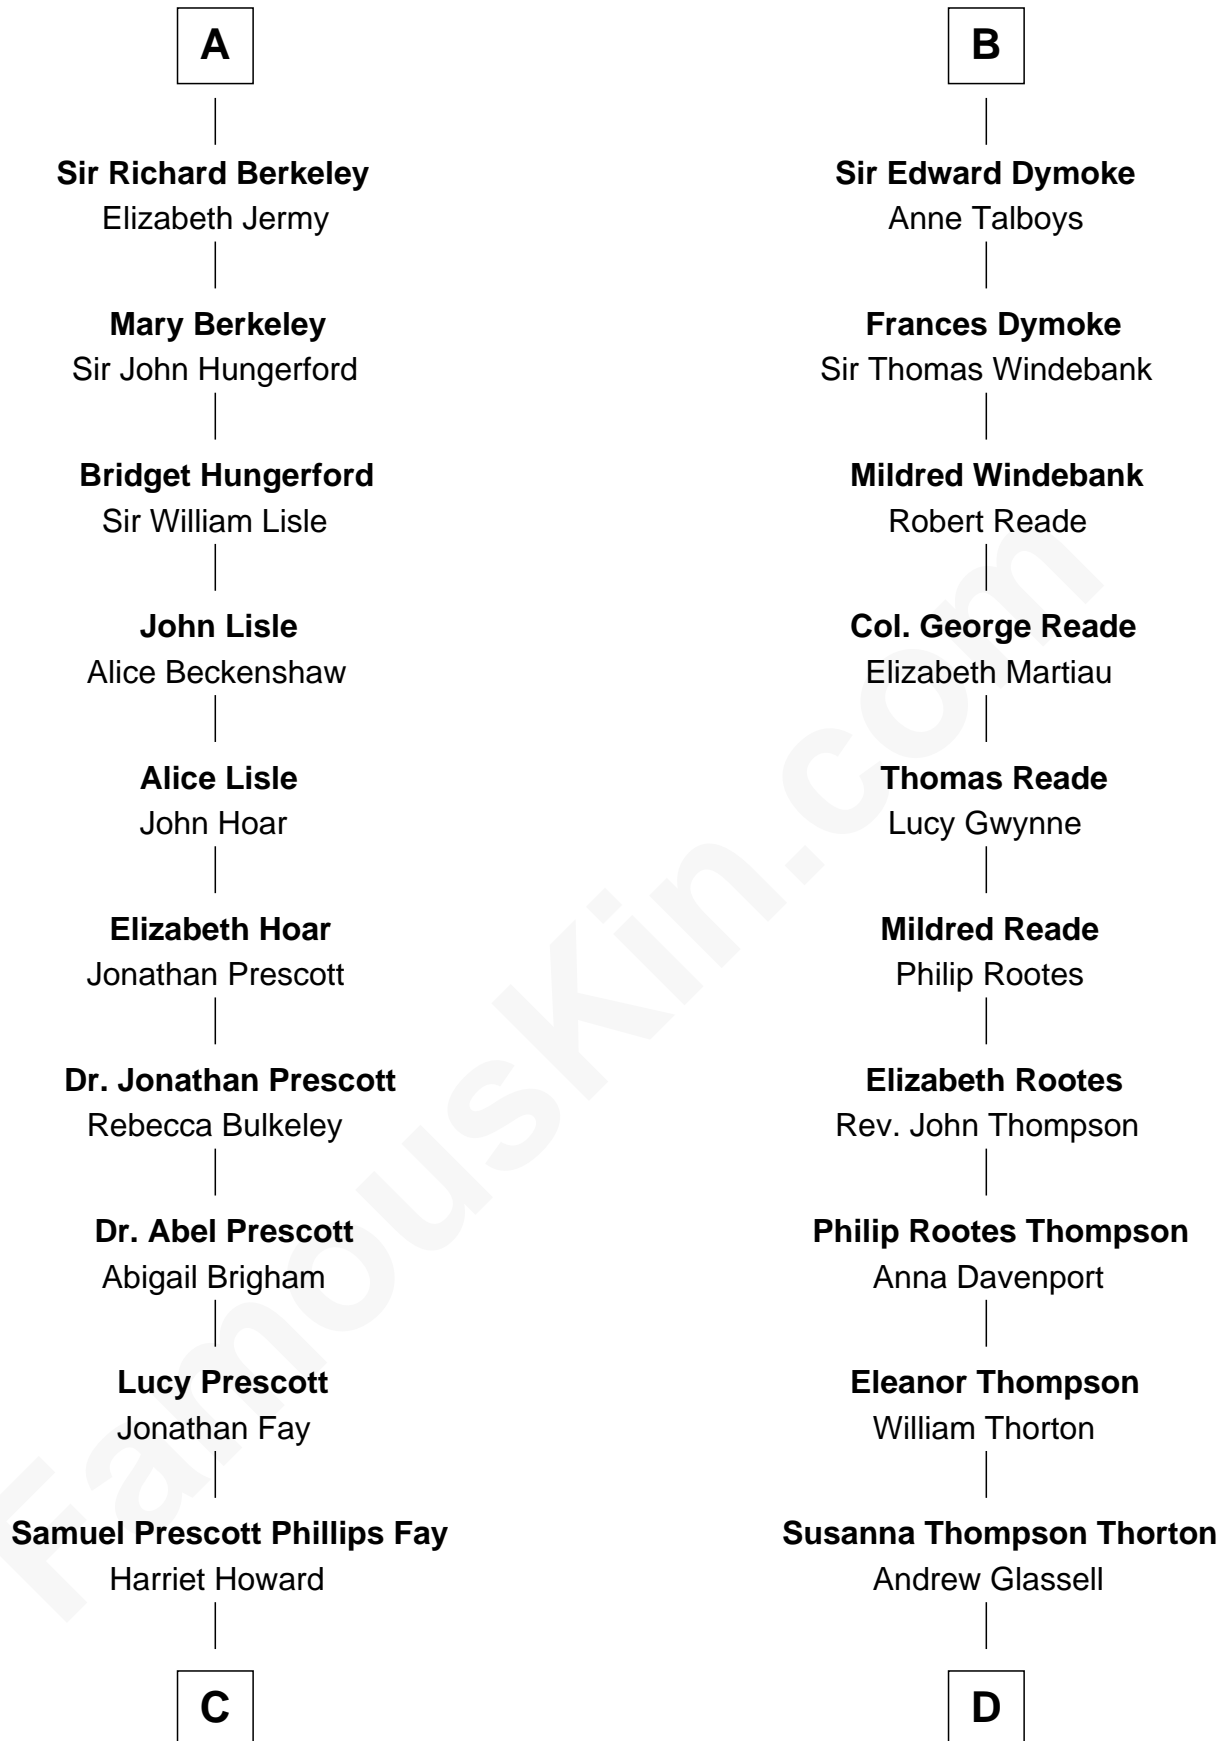

**FamousKin.com**  
**Relationship Chart of**  
**George H. W. Bush**  
*41st U.S. President*

19th cousin 2 times removed of  
**General George S. Patton**  
*U.S. Army - World War II*

**Thomas of Brotherton**  
 Alice de Hales

John de Segrave

**Elizabeth de Segrave**

John de Mowbray

**Eleanor de Mowbray**

John de Welles

**Eudo de Welles**

Maud de Greystoke

**Sir Lionel de Welles**

Joan de Waterton

**Margaret de Welles**

Sir Thomas Dymoke

**Sir Robert Dymoke**

Ann Sparrow

**B**

**C**

**Samuel Howard Fay**  
Susan Montfort Shellman

**Harriet Eleanor Fay**  
Rev. James Smith Bush

**Samuel Prescott Bush**  
Flora Sheldon

**Prescott Sheldon Bush**  
Dorothy Wear Walker

**George H. W. Bush**  
*41st U.S. President*

**D**

**Susan Thornton Glassell**  
George Smith Patton