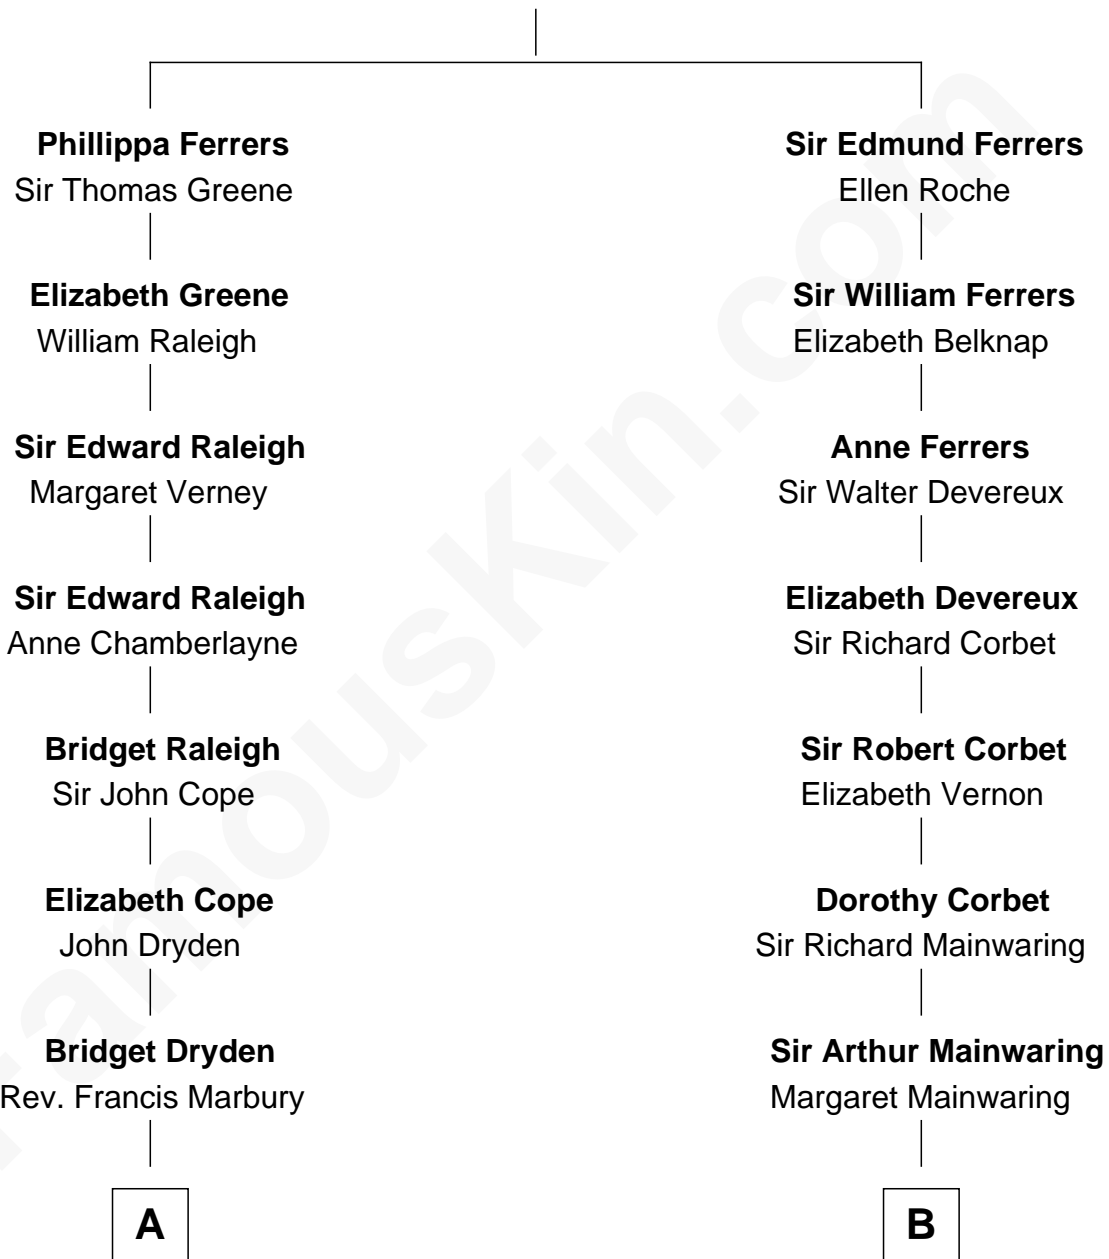

FamousKin.com
Relationship Chart of
George H. W. Bush
41st U.S. President

18th cousin 1 time removed of

Lizzie Borden
Accused Murderess

Robert de Ferrers
 Margaret Despencer

C

Samuel Prescott Bush

Flora Sheldon

Prescott Sheldon Bush

Dorothy Wear Walker

George H. W. Bush

41st U.S. President

D

Sarah Anthony Morse

Andrew Jackson Borden

Lizzie Borden

Accused Murderess

FamousKin.com