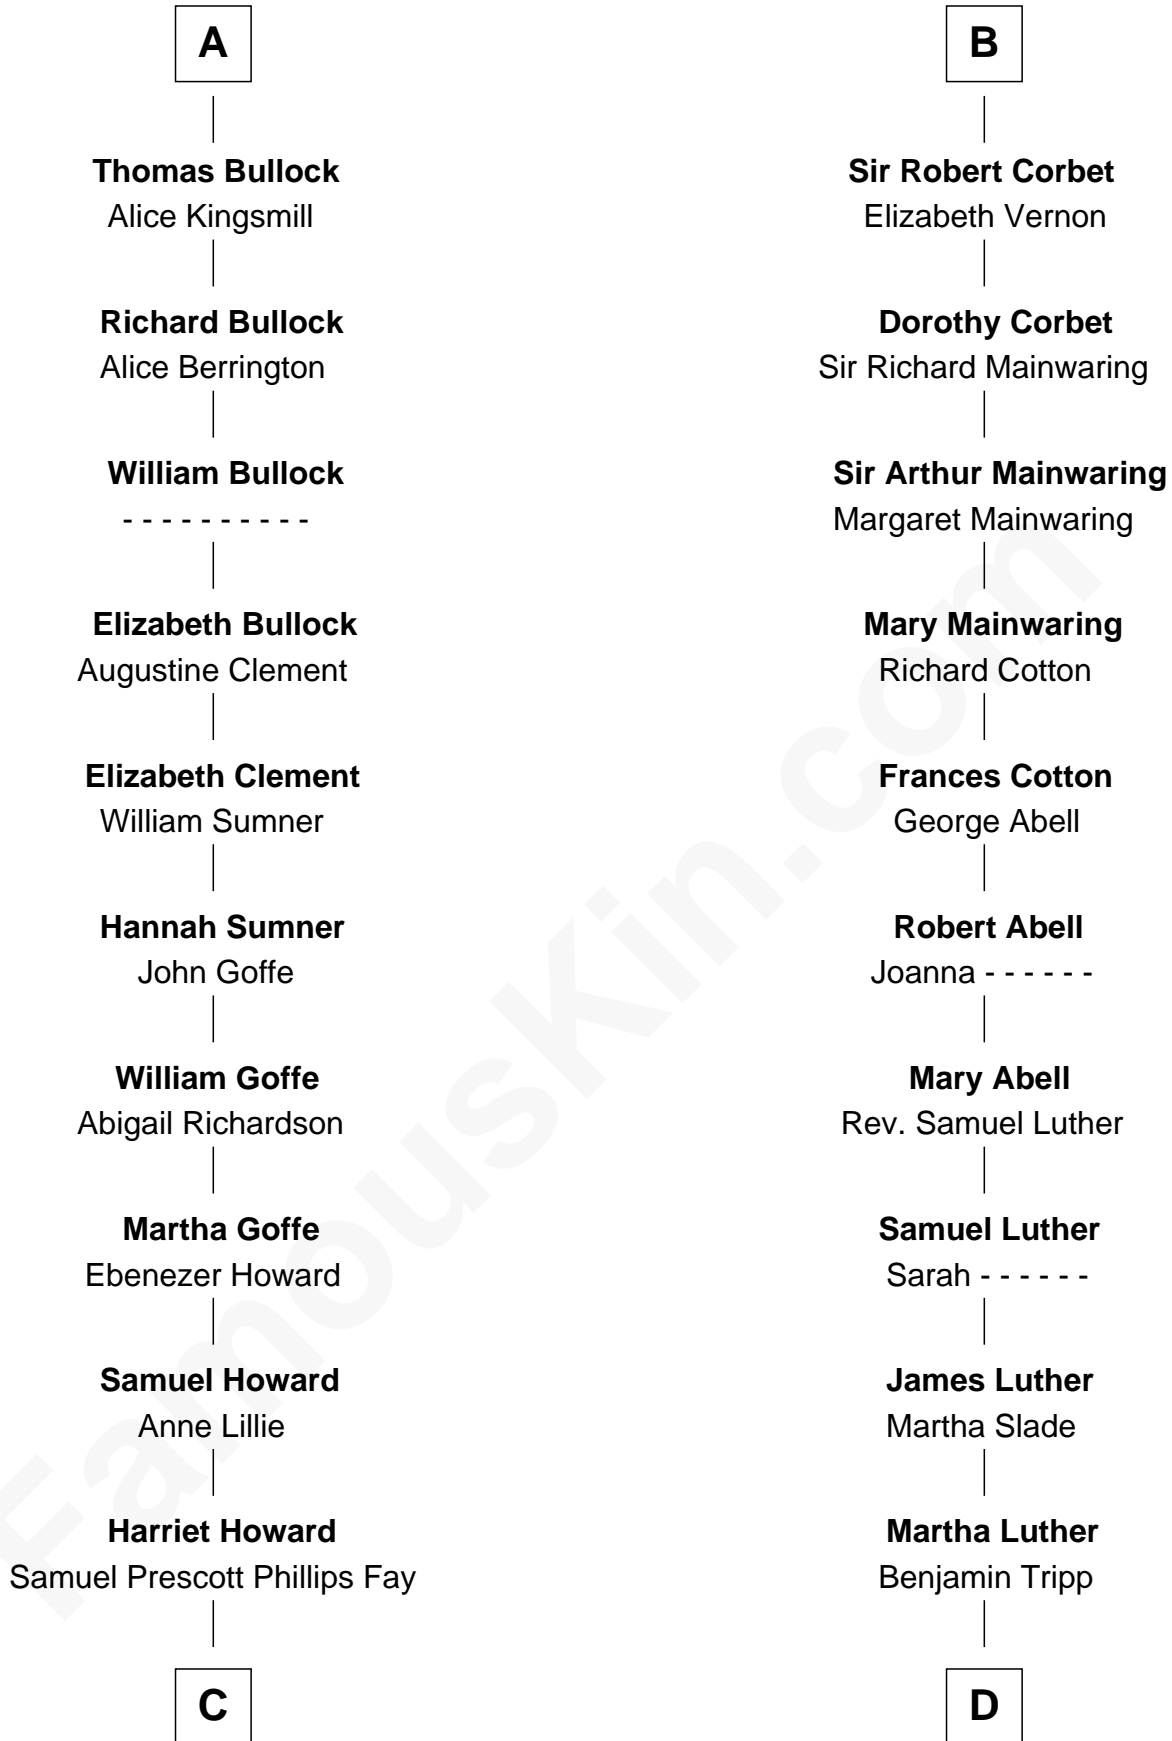

# FamousKin.com Relationship Chart of

**George H. W. Bush**

*41st U.S. President*

21st cousin of

**Lizzie Borden**

*Accused Murderess*

**Hugh le Despencer**

Eleanor de Clare

Elizabeth Belknap

**Anne Ferrers**

Sir Walter Devereux

**Elizabeth Devereux**

Sir Richard Corbet

**B**

**C**

**Samuel Howard Fay**  
Susan Montfort Shellman

**Harriet Eleanor Fay**  
Rev. James Smith Bush

**Samuel Prescott Bush**  
Flora Sheldon

**Prescott Sheldon Bush**  
Dorothy Wear Walker

**George H. W. Bush**  
*41st U.S. President*

**D**

**Susanna Tripp**  
John Vinnicum

**Sarah L. Vinnicum**  
Joseph Morse

**Anthony Morse**  
Rhoda Morrison

**Sarah Anthony Morse**  
Andrew Jackson Borden

**Lizzie Borden**  
*Accused Murderess*