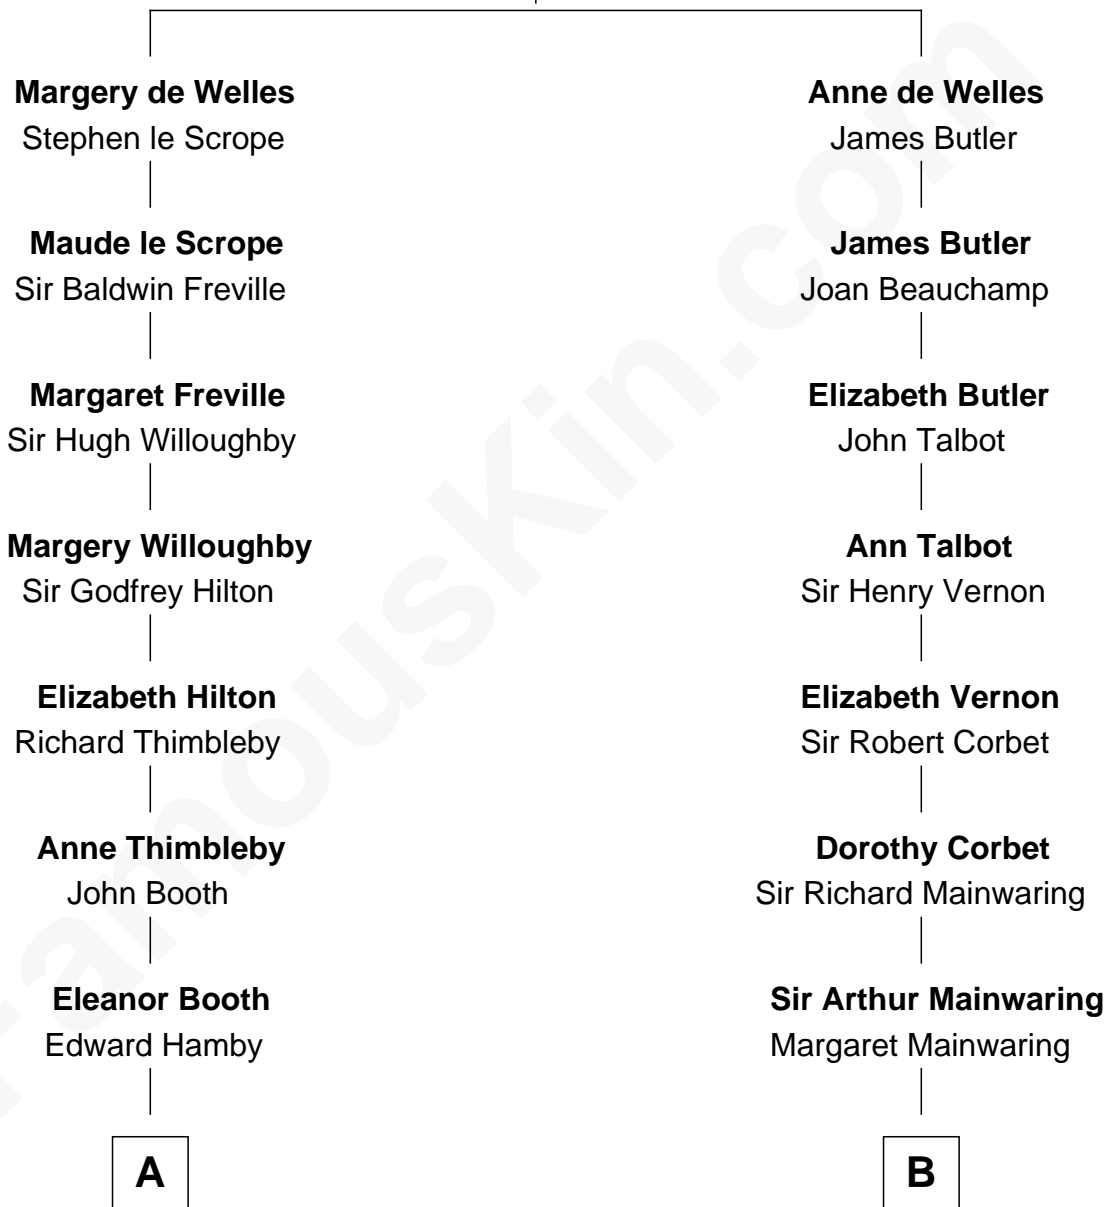

FamousKin.com
Relationship Chart of
George H. W. Bush
41st U.S. President

18th cousin 2 times removed of

Lizzie Borden
Accused Murderess

John de Welles
Maud de Roos

C

Harriet Eleanor Fay
Rev. James Smith Bush

Samuel Prescott Bush
Flora Sheldon

Prescott Sheldon Bush
Dorothy Wear Walker

George H. W. Bush
41st U.S. President

D

Sarah Anthony Morse
Andrew Jackson Borden

Lizzie Borden
Accused Murderess

FamousKin.com