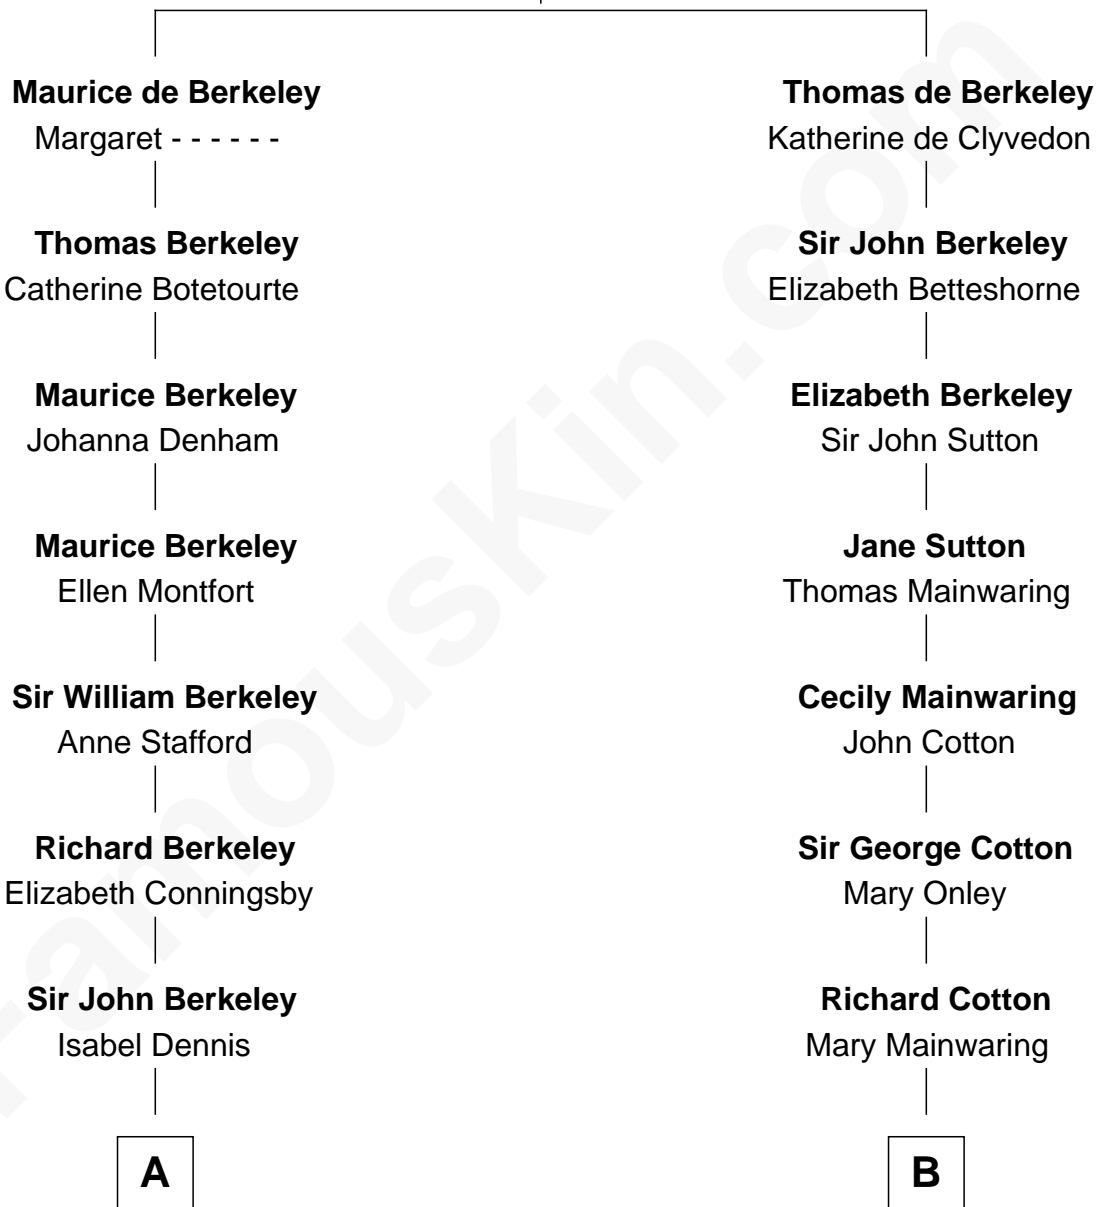

FamousKin.com
Relationship Chart of
George H. W. Bush
41st U.S. President

17th cousin 4 times removed of
Lizzie Borden
Accused Murderess

Sir Maurice de Berkeley
 Eve la Zouche

C

—
Samuel Howard Fay
Susan Montfort Shellman

—
Harriet Eleanor Fay
Rev. James Smith Bush

—
Samuel Prescott Bush
Flora Sheldon

—
Prescott Sheldon Bush
Dorothy Wear Walker

—
George H. W. Bush
41st U.S. President

FamousKin.com