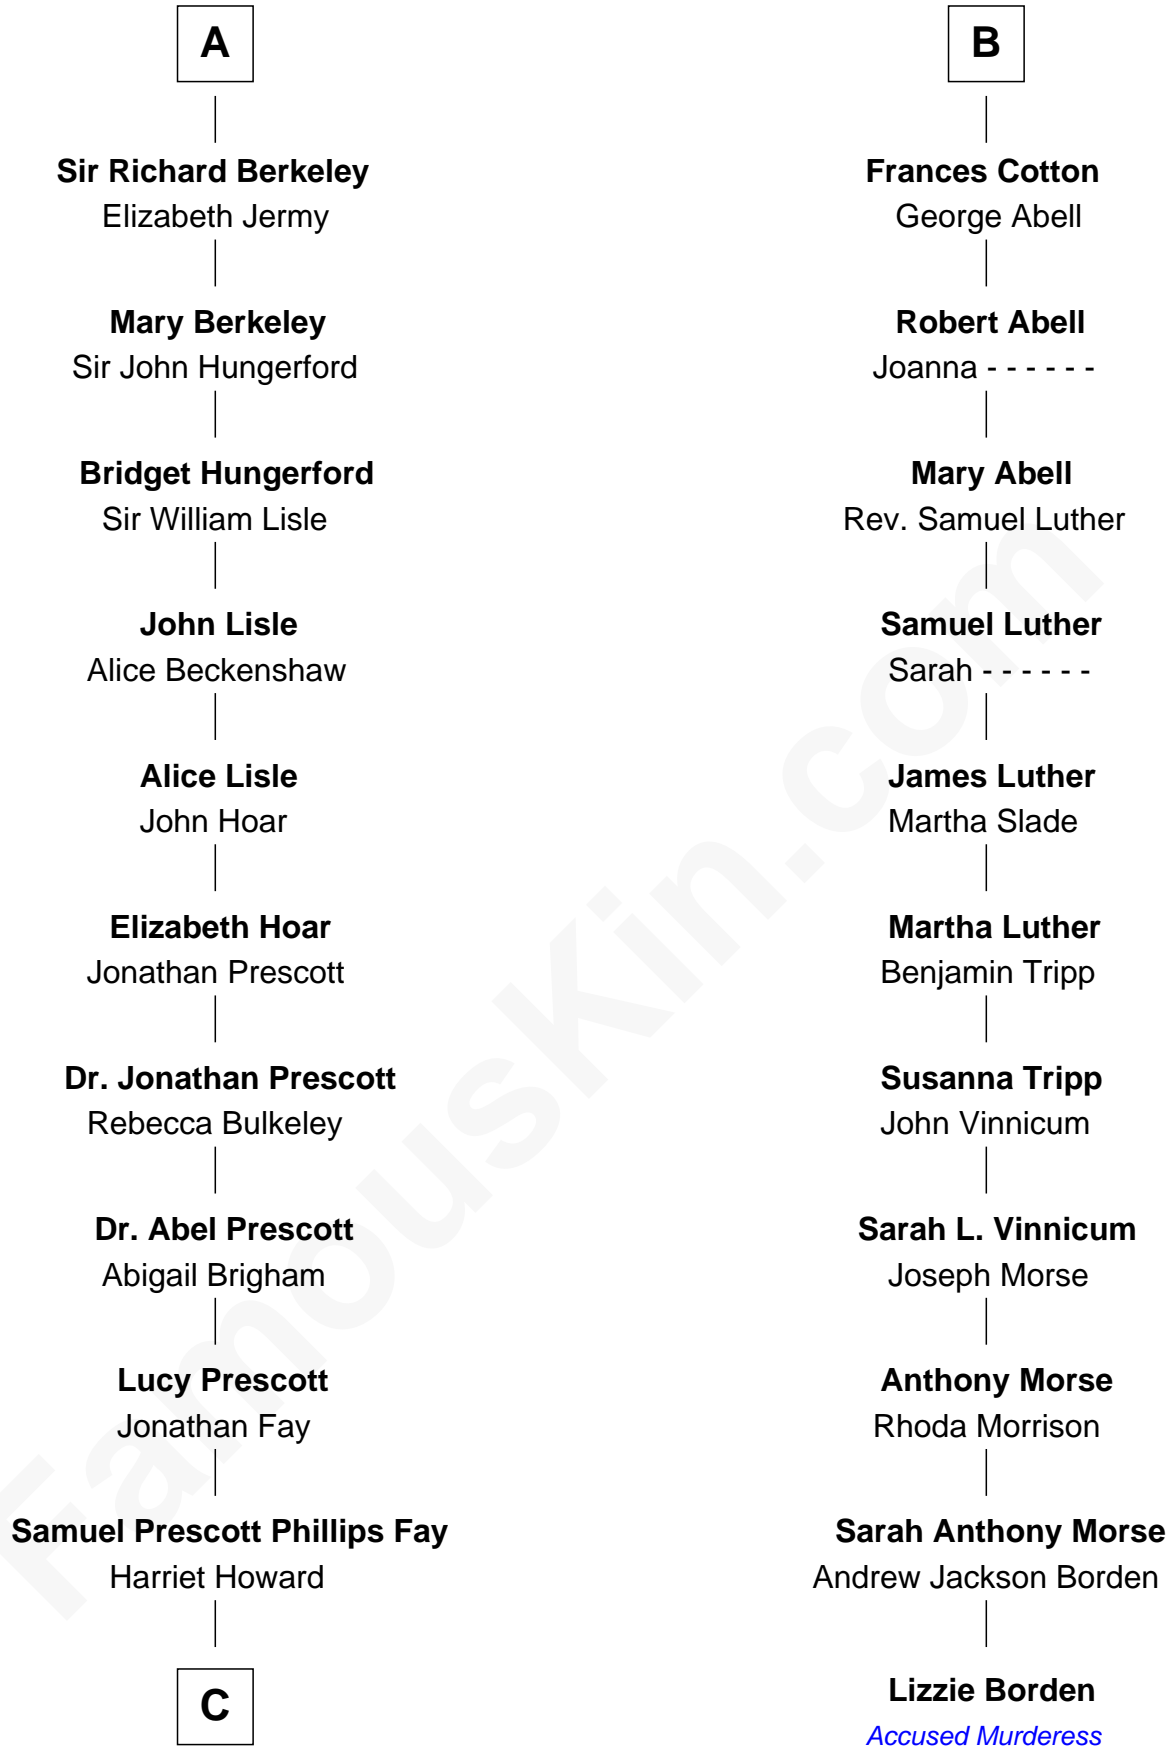

FamousKin.com
Relationship Chart of
George H. W. Bush
41st U.S. President

17th cousin 4 times removed of
Lizzie Borden
Accused Murderess

Sir Maurice de Berkeley
 Eve la Zouche

C

—
Samuel Howard Fay
Susan Montfort Shellman

—
Harriet Eleanor Fay
Rev. James Smith Bush

—
Samuel Prescott Bush
Flora Sheldon

—
Prescott Sheldon Bush
Dorothy Wear Walker

—
George H. W. Bush
41st U.S. President

FamousKin.com