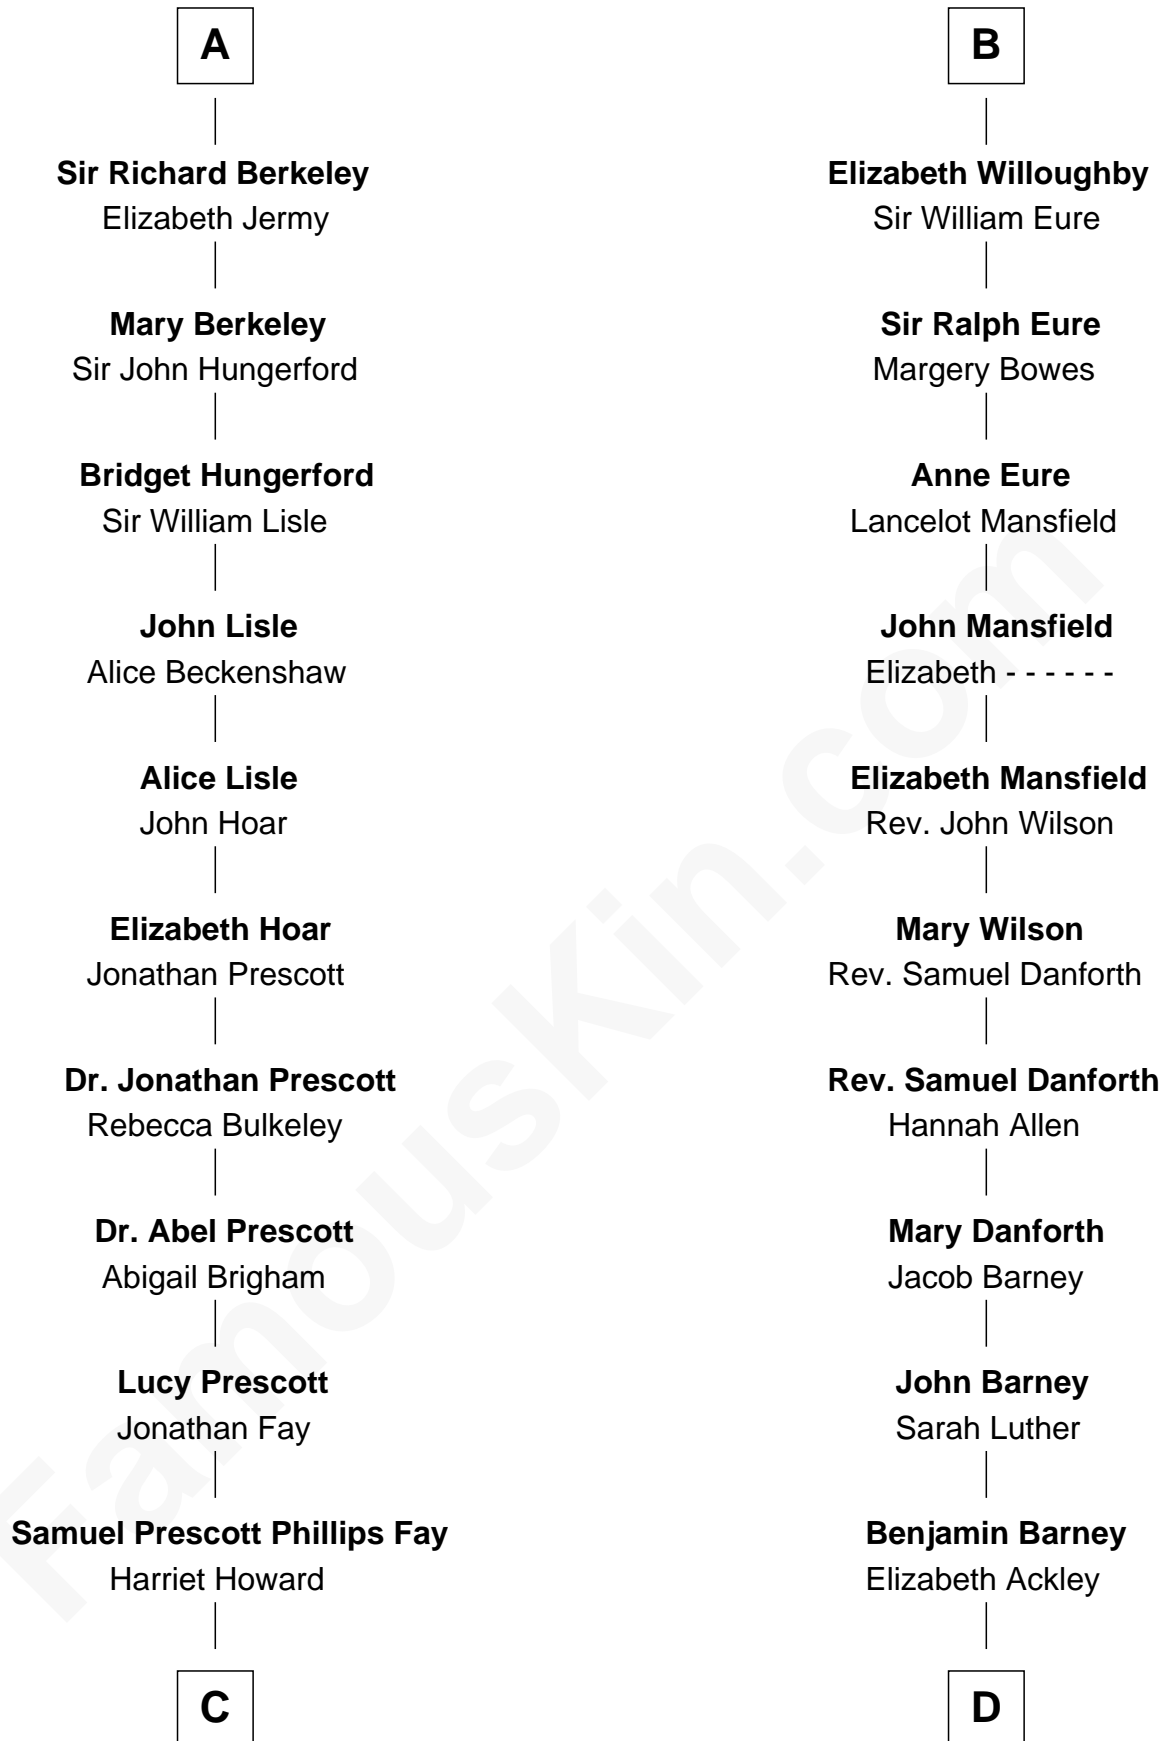

FamousKin.com Relationship Chart of

George H. W. Bush

41st U.S. President

21st cousin of

Elizabeth Montgomery

TV Actress - "Bewitched"

Stephen de Segrave

Alice de Arundel

John de Segrave
Margaret Plantagenet

Elizabeth de Segrave
John de Mowbray

Sir Thomas Mowbray
Elizabeth Fitzalan

Isabel Mowbray
Sir James Berkeley

Maurice Berkeley
Isabel Mead

Anne Berkeley
Sir William Dennis

Isabel Dennis
Sir John Berkeley

A

John de Segrave
Margaret Plantagenet

Elizabeth de Segrave
John de Mowbray

Eleanor de Mowbray
John de Welles

Eudo de Welles
Maud de Greystoke

Sir Lionel de Welles
Joan de Waterton

Cecily de Welles
Sir Robert Willoughby

Sir Christopher Willoughby
Margaret Jenney

B

C

Samuel Howard Fay
Susan Montfort Shellman

Harriet Eleanor Fay
Rev. James Smith Bush

Samuel Prescott Bush
Flora Sheldon

Prescott Sheldon Bush
Dorothy Wear Walker