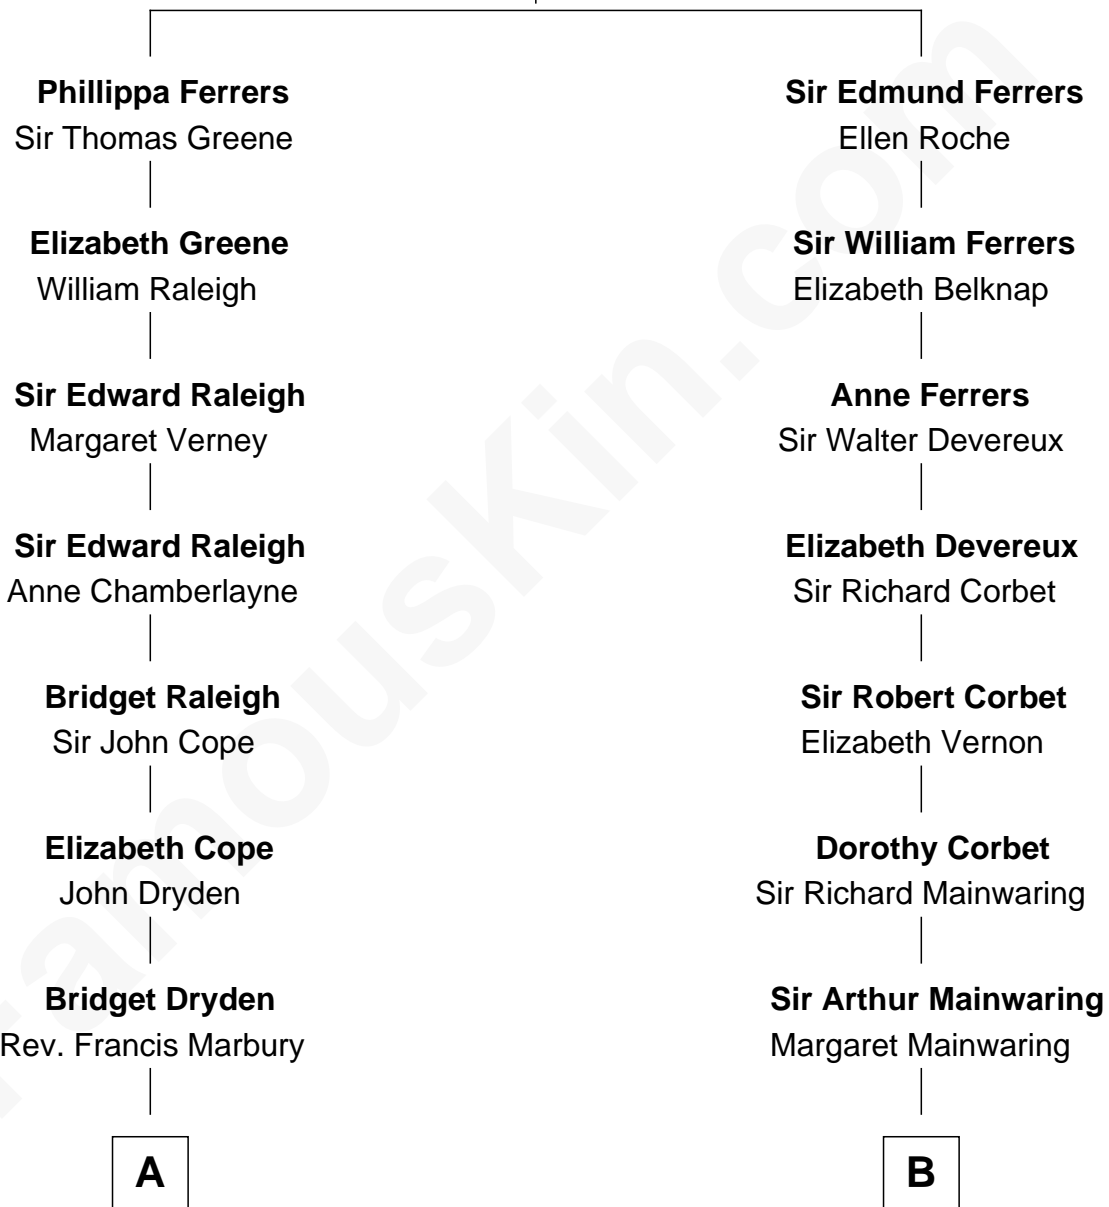

FamousKin.com Relationship Chart of

George H. W. Bush

41st U.S. President

19th cousin of

Elizabeth Montgomery

TV Actress - "Bewitched"

Robert de Ferrers
Margaret Despencer

C

Samuel Prescott Bush

Flora Sheldon

Prescott Sheldon Bush

Dorothy Wear Walker

George H. W. Bush

41st U.S. President

D

Mary Weed Barney