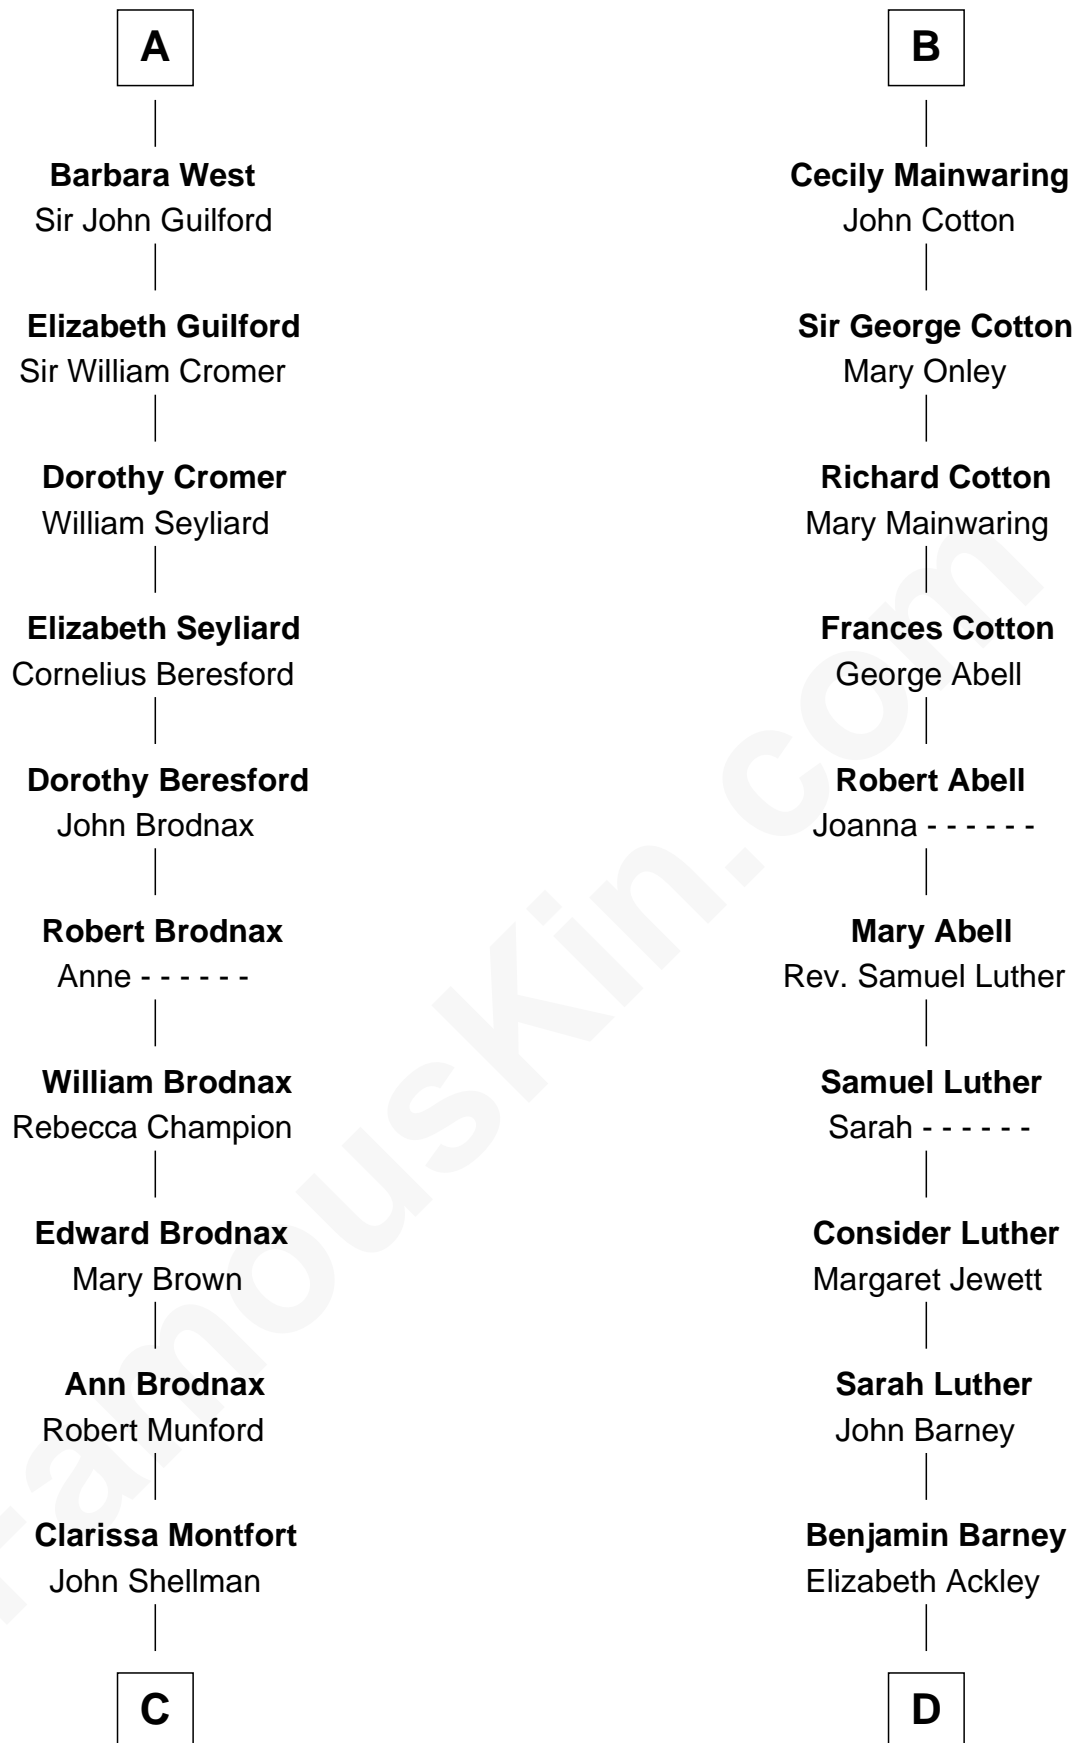

FamousKin.com Relationship Chart of

George H. W. Bush

41st U.S. President

21st cousin of

Elizabeth Montgomery

TV Actress - "Bewitched"

Isabella de Beauchamp

with husband
Sir Patrick de Chaworth

Elizabeth Berkeley

Sir Thomas West

Eleanor Copley

Jane Sutton

Thomas Mainwaring

A

B

C

Susan Montfort Shellman

Samuel Howard Fay

Harriet Eleanor Fay

Rev. James Smith Bush

Samuel Prescott Bush

Flora Sheldon

Prescott Sheldon Bush

Dorothy Wear Walker

George H. W. Bush

41st U.S. President

D

Nathan Barney

Hannah Carey

Nathan Barney

Mary A. Deverell

Mary Weed Barney