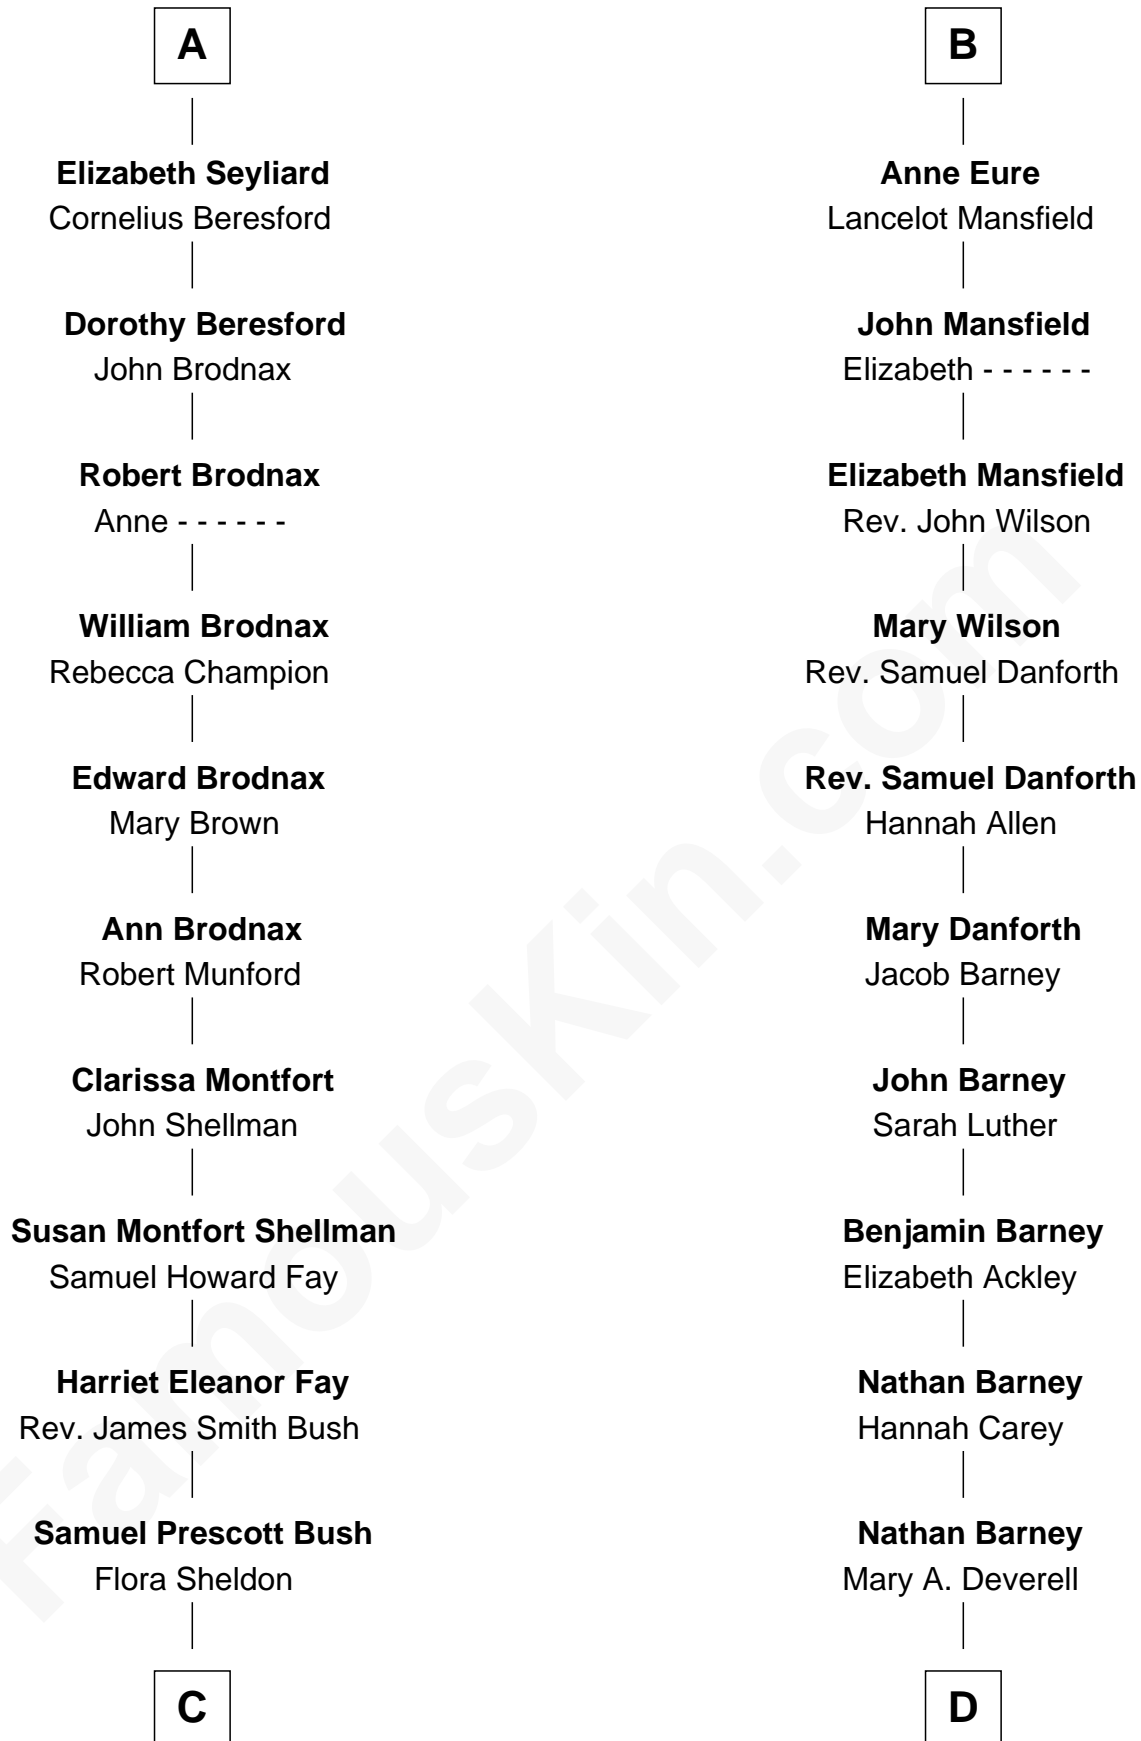

FamousKin.com Relationship Chart of

George H. W. Bush

41st U.S. President

18th cousin 1 time removed of

Elizabeth Montgomery

TV Actress - "Bewitched"

Sir Michael de la Pole

Katherine Wingfield

C

Prescott Sheldon Bush

Dorothy Wear Walker

George H. W. Bush

41st U.S. President

D

Mary Weed Barney

Henry Montgomery

Henry Montgomery

Elizabeth Bryan Allen

Elizabeth Montgomery

TV Actress - "Bewitched"

FamousKin.com