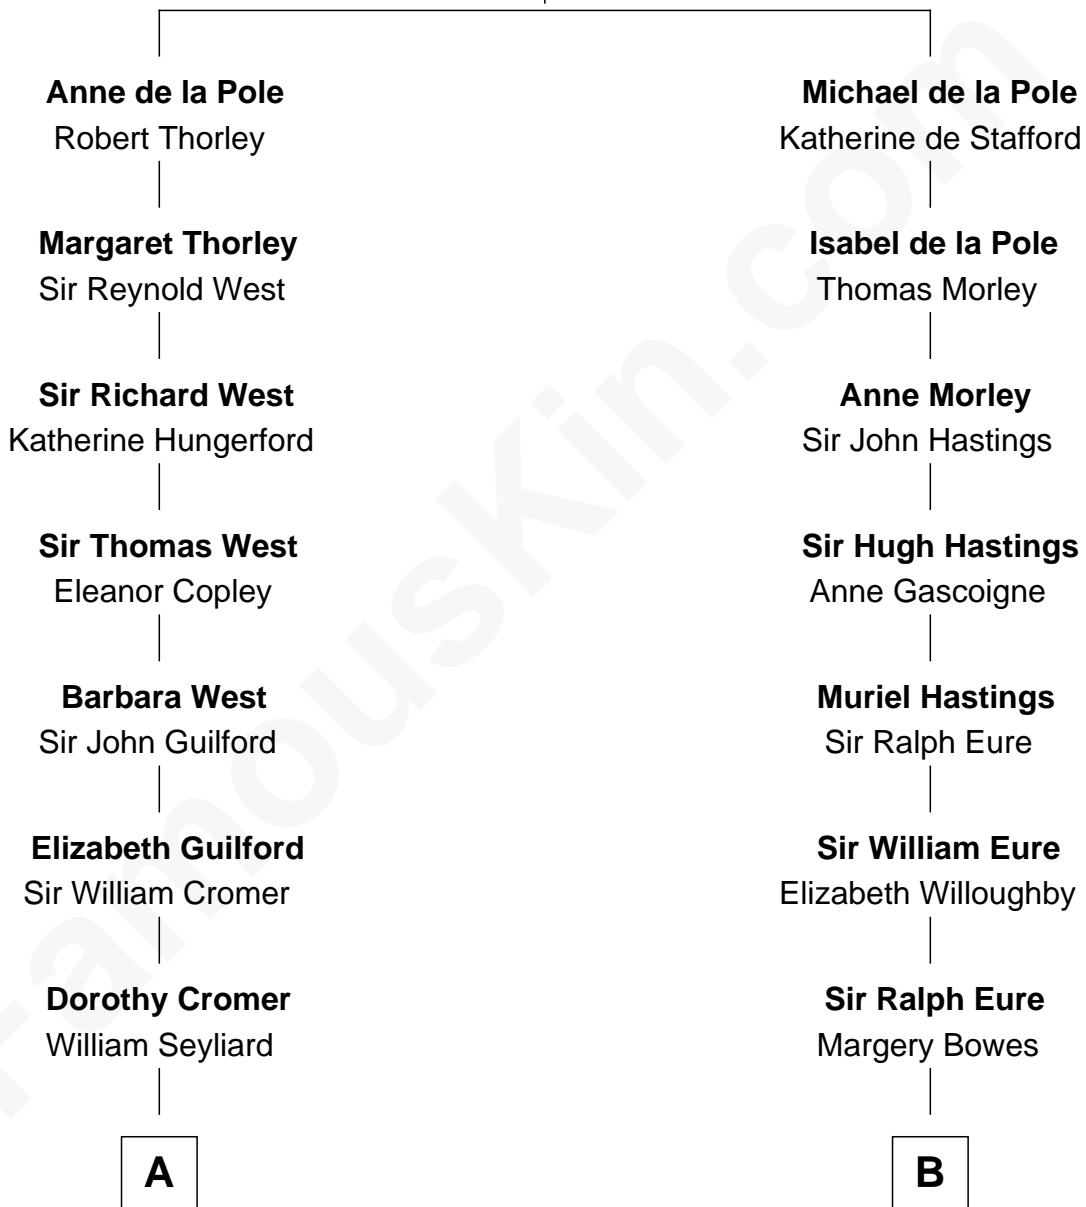

FamousKin.com Relationship Chart of

George H. W. Bush

41st U.S. President

18th cousin 1 time removed of

Elizabeth Montgomery

TV Actress - "Bewitched"

Sir Michael de la Pole

Katherine Wingfield

C

Prescott Sheldon Bush

Dorothy Wear Walker

George H. W. Bush

41st U.S. President

D

Mary Weed Barney

Henry Montgomery