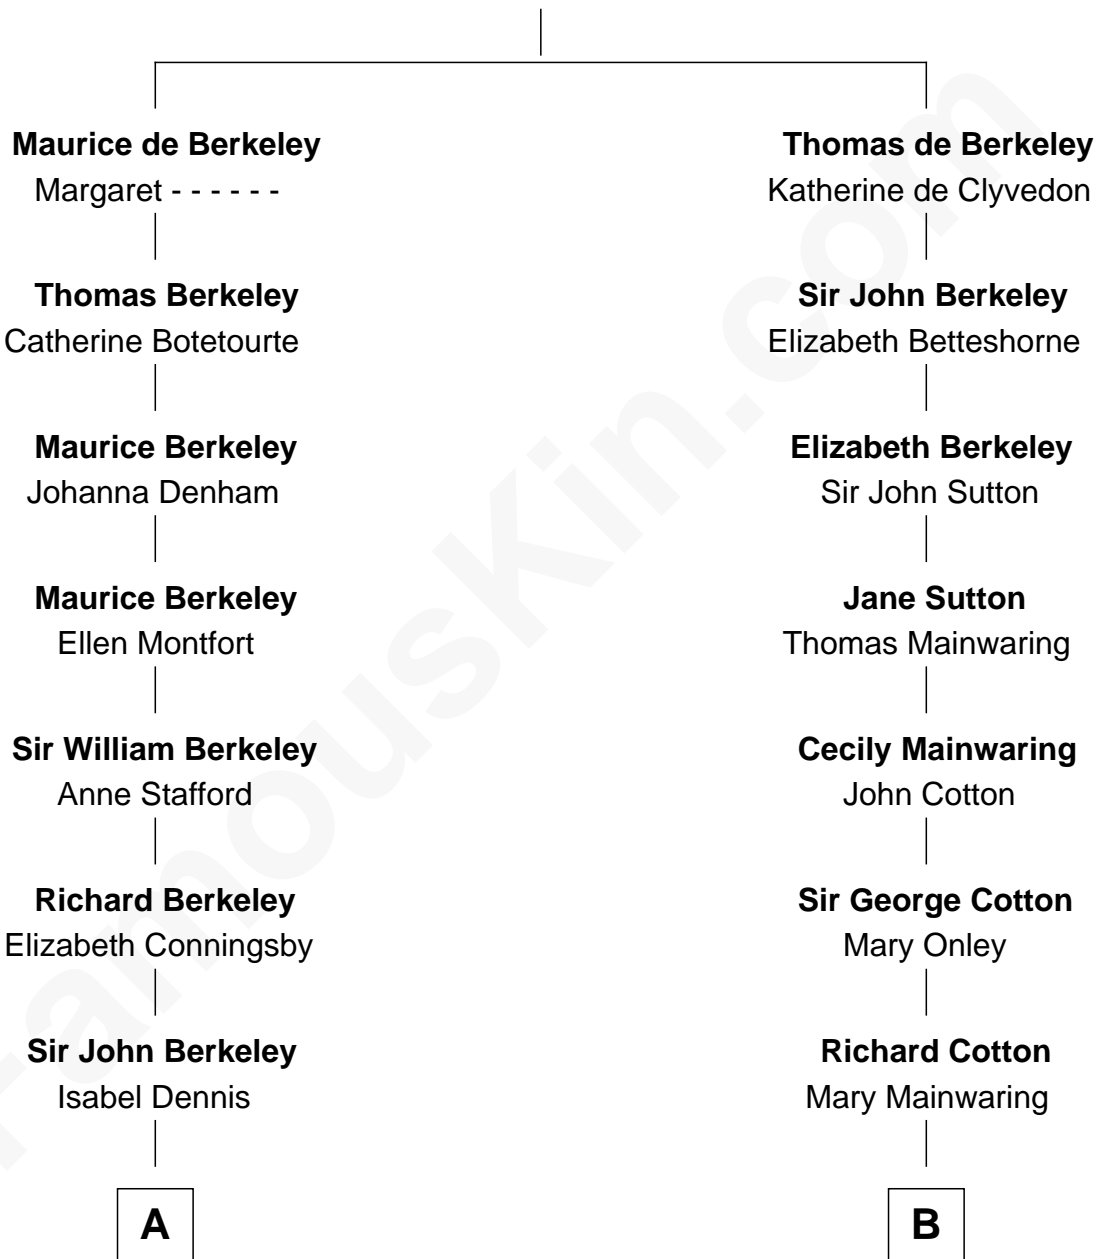

**FamousKin.com**  
**Relationship Chart of**  
**George H. W. Bush**  
*41st U.S. President*

18th cousin 3 times removed of  
**Elizabeth Montgomery**  
*TV Actress - "Bewitched"*

**Sir Maurice de Berkeley**  
 Eve la Zouche

**C**

**Samuel Howard Fay**  
Susan Montfort Shellman

**Harriet Eleanor Fay**  
Rev. James Smith Bush

**Samuel Prescott Bush**  
Flora Sheldon

**Prescott Sheldon Bush**  
Dorothy Wear Walker

**George H. W. Bush**  
*41st U.S. President*

**D**

**Henry Montgomery**  
Elizabeth Bryan Allen

**Elizabeth Montgomery**  
*TV Actress - "Bewitched"*

FamousKin.com