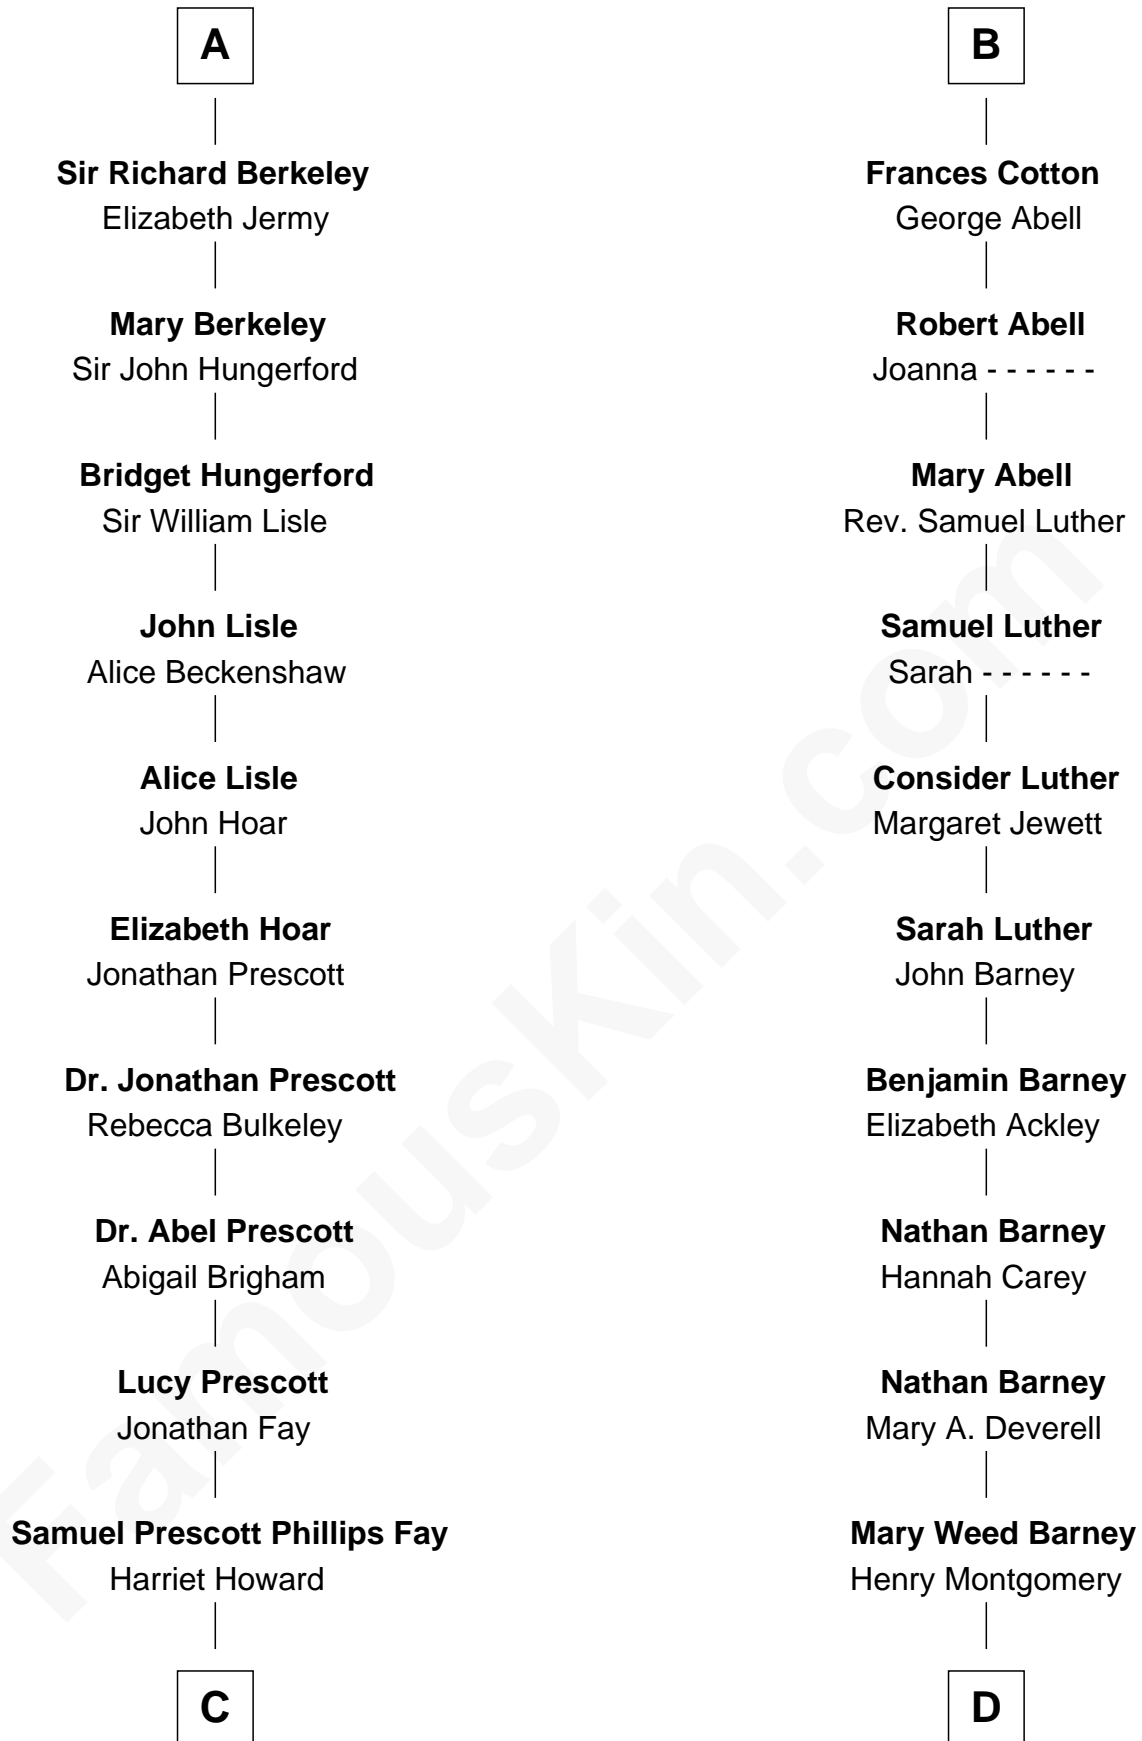

**FamousKin.com**  
**Relationship Chart of**  
**George H. W. Bush**  
*41st U.S. President*

18th cousin 3 times removed of  
**Elizabeth Montgomery**  
*TV Actress - "Bewitched"*

**Sir Maurice de Berkeley**  
 Eve la Zouche

**C**

**Samuel Howard Fay**  
Susan Montfort Shellman

**Harriet Eleanor Fay**  
Rev. James Smith Bush

**Samuel Prescott Bush**  
Flora Sheldon

**Prescott Sheldon Bush**  
Dorothy Wear Walker

**George H. W. Bush**  
*41st U.S. President*

**D**

**Henry Montgomery**  
Elizabeth Bryan Allen

**Elizabeth Montgomery**  
*TV Actress - "Bewitched"*

FamousKin.com