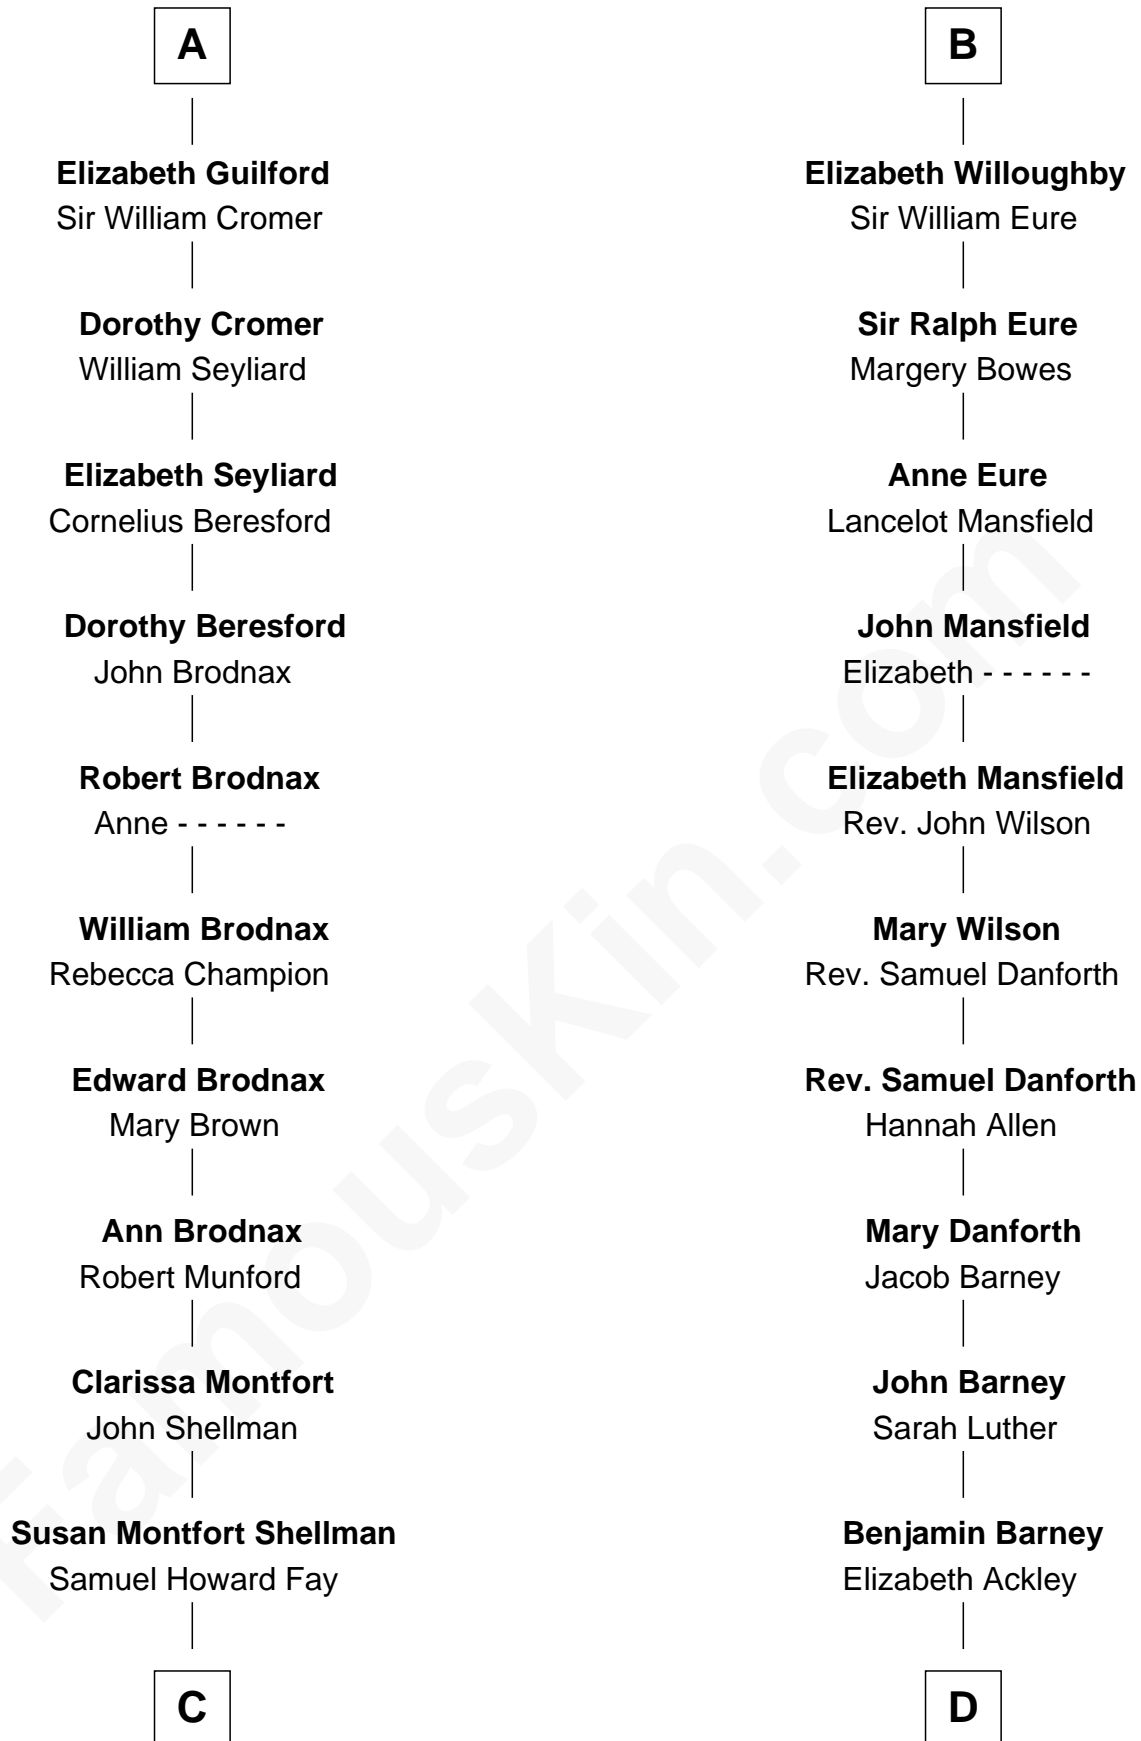

FamousKin.com Relationship Chart of

George H. W. Bush

41st U.S. President

20th cousin 1 time removed of

Elizabeth Montgomery

TV Actress - "Bewitched"

Sir John de Mowbray

Aline de Braiose

Sir Richard West

Katherine Hungerford

Sir Thomas West

Eleanor Copley

Barbara West

Sir John Guilford

A

John de Mowbray

Joan de Waterton

Cecily de Welles

Sir Robert Willoughby

Sir Christopher Willoughby

Margaret Jenney

B

C

Harriet Eleanor Fay
Rev. James Smith Bush

Samuel Prescott Bush
Flora Sheldon

Prescott Sheldon Bush
Dorothy Wear Walker

George H. W. Bush
41st U.S. President

D

Nathan Barney
Hannah Carey

Nathan Barney
Mary A. Deverell

Mary Weed Barney
Henry Montgomery