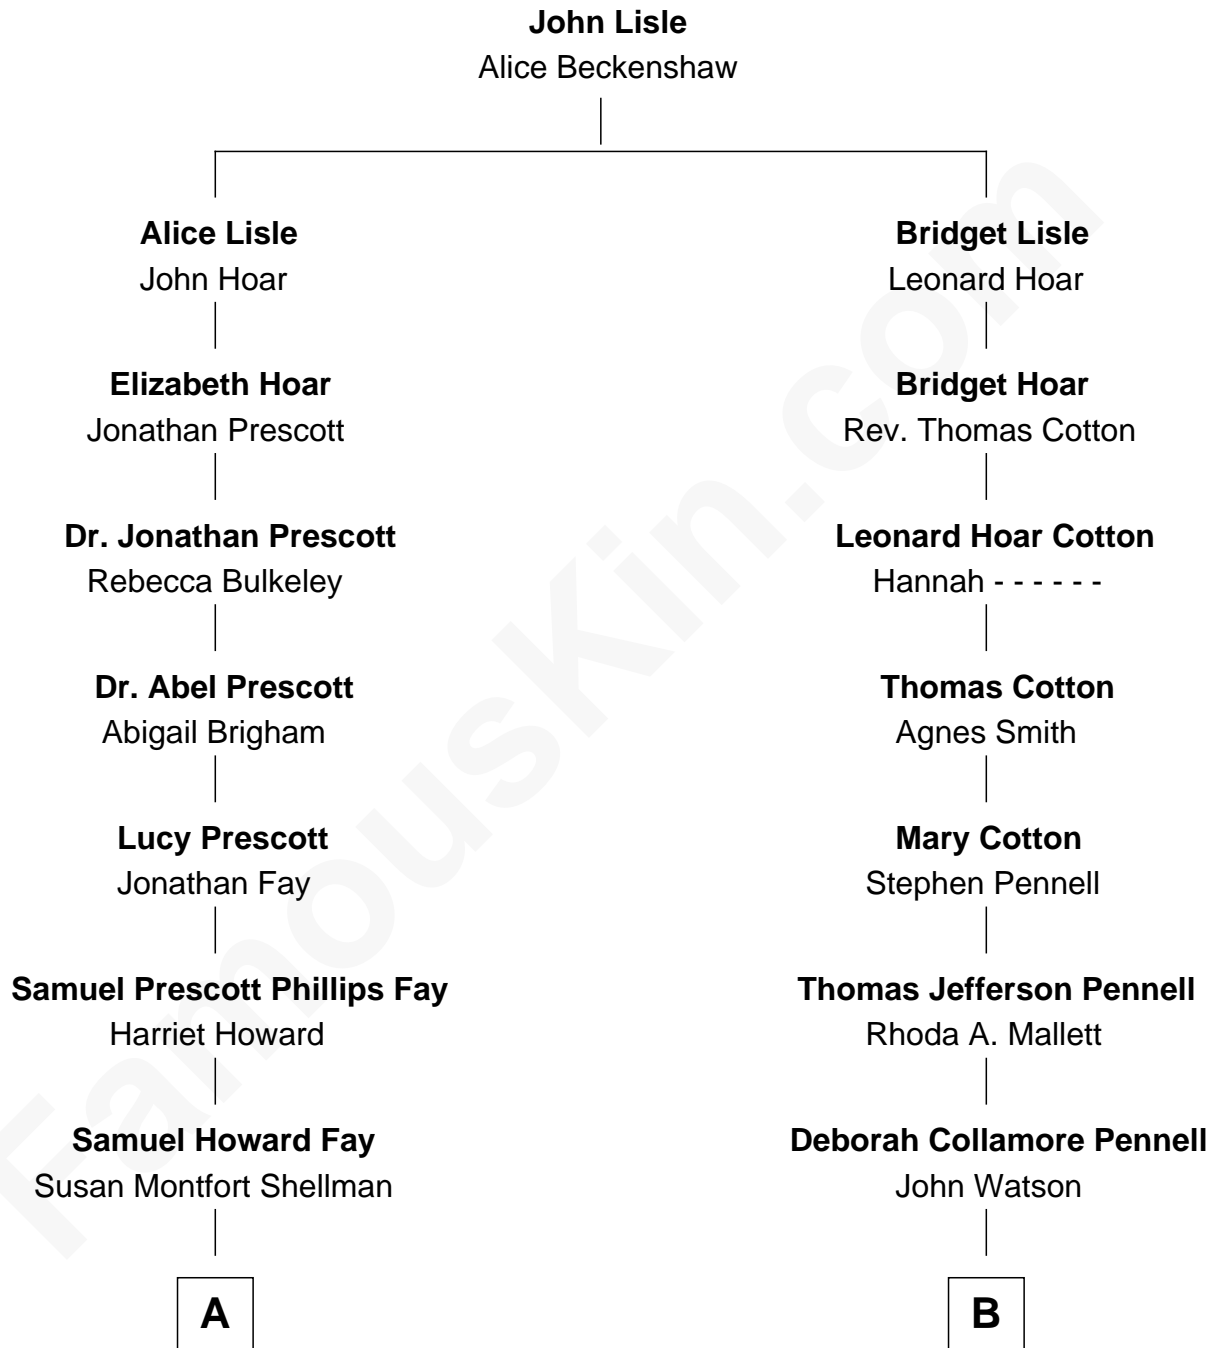

FamousKin.com Relationship Chart of

George H. W. Bush

41st U.S. President

10th cousin of

Warren Buffett

Chairman & CEO, Berkshire Hathaway

A

Harriet Eleanor Fay
Rev. James Smith Bush

Samuel Prescott Bush
Flora Sheldon

Prescott Sheldon Bush
Dorothy Wear Walker

George H. W. Bush
41st U.S. President

B

Susan Ann Watson
Ford Bela Barber

Stella Frances Barber
John Ammon Stahl

Leila Stahl
Howard Homan Buffett