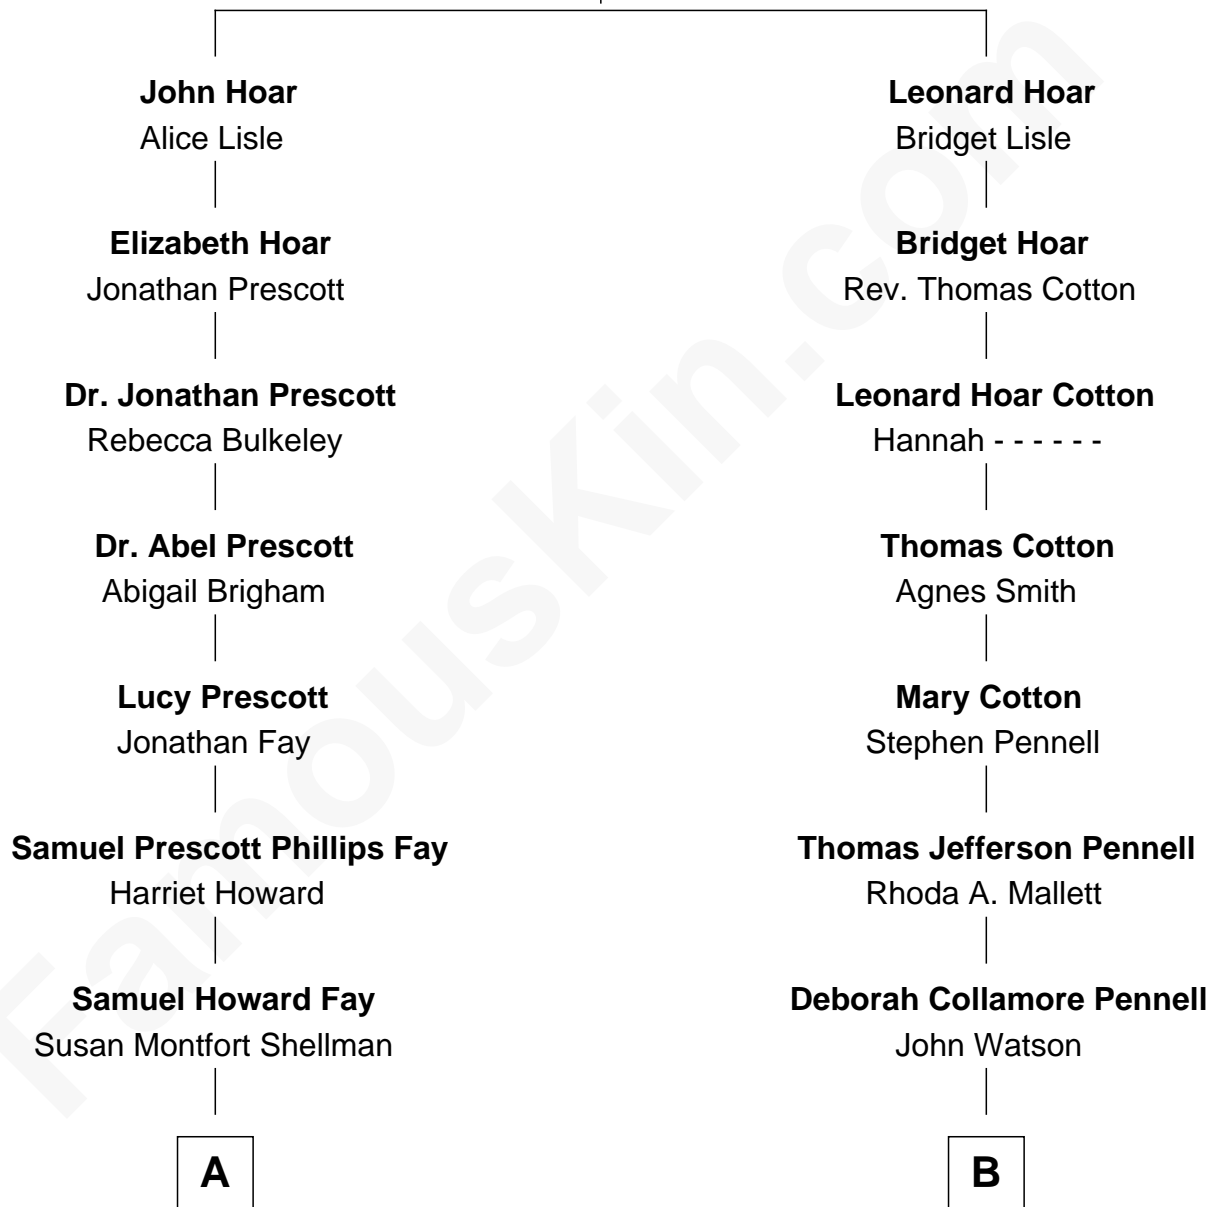

FamousKin.com Relationship Chart of

George H. W. Bush

41st U.S. President

10th cousin of

Warren Buffett

Chairman & CEO, Berkshire Hathaway

Charles Hoar
Joanna Hincksman

A

Harriet Eleanor Fay
Rev. James Smith Bush

Samuel Prescott Bush
Flora Sheldon

Prescott Sheldon Bush
Dorothy Wear Walker

George H. W. Bush
41st U.S. President

B

Susan Ann Watson
Ford Bela Barber

Stella Frances Barber
John Ammon Stahl