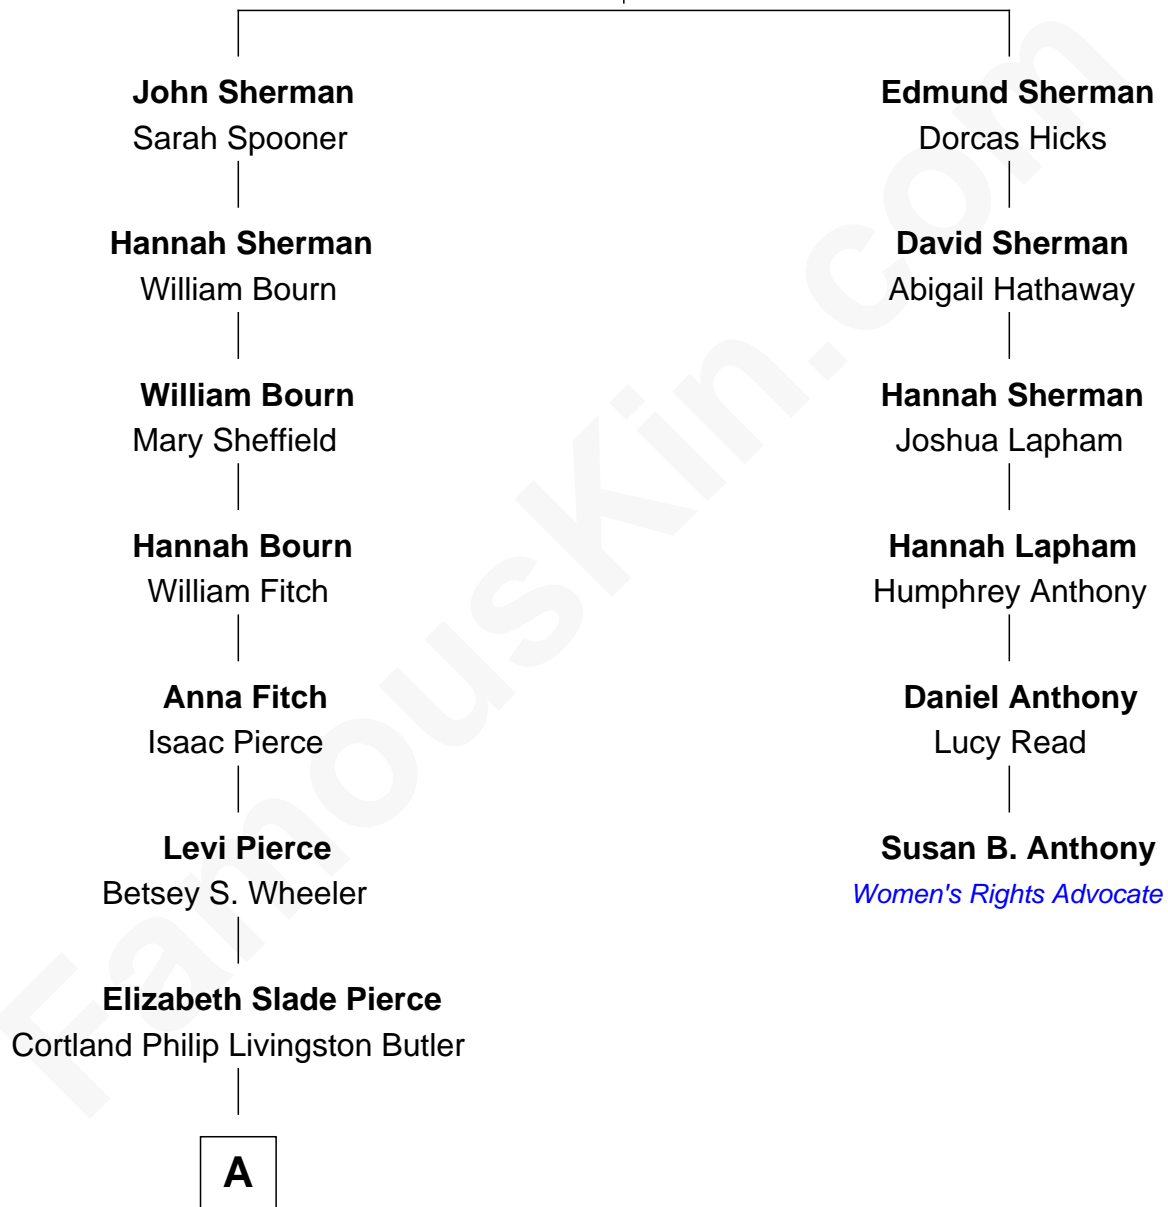

# FamousKin.com Relationship Chart of

**George H. W. Bush**

*41st U.S. President*

5th cousin 5 times removed of

**Susan B. Anthony**

*Women's Rights Advocate*

**Philip Sherman**

Sarah Odging

**A**

—  
**Mary Elizabeth Butler**  
Robert Emmet Sheldon

—  
**Flora Sheldon**  
Samuel Prescott Bush

—  
**Prescott Sheldon Bush**  
Dorothy Wear Walker

—  
**George H. W. Bush**  
*41st U.S. President*