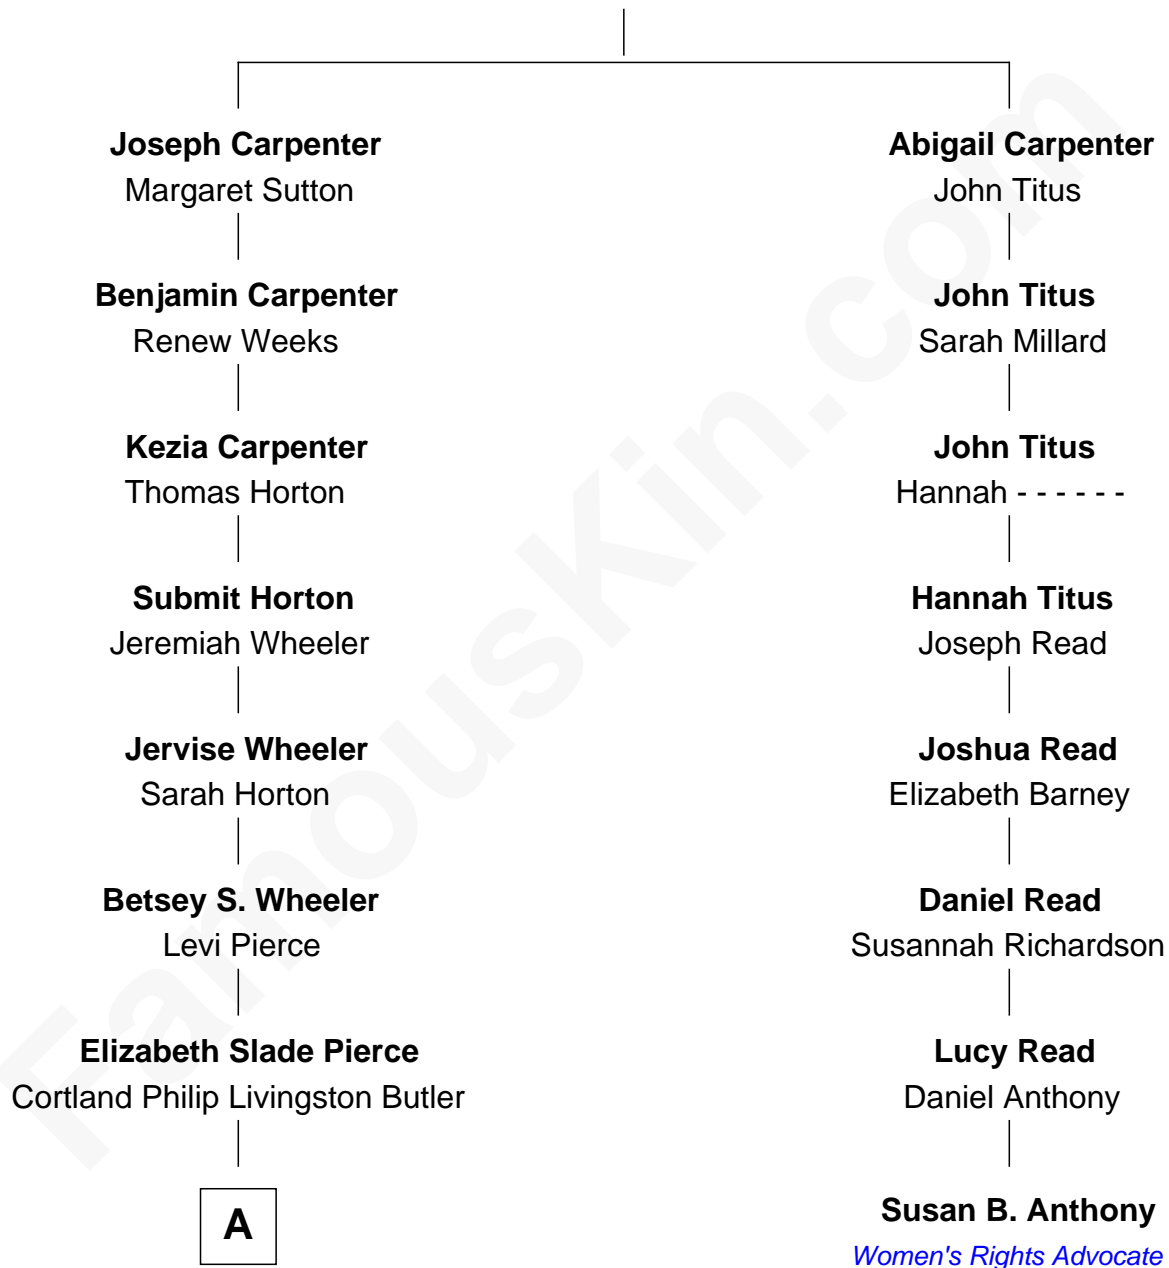

**FamousKin.com**  
**Relationship Chart of**  
**George H. W. Bush**  
*41st U.S. President*

7th cousin 3 times removed of

**Susan B. Anthony**  
*Women's Rights Advocate*

**William Carpenter**  
 Abigail Briant

**A**

—  
**Mary Elizabeth Butler**  
Robert Emmet Sheldon

—  
**Flora Sheldon**  
Samuel Prescott Bush

—  
**Prescott Sheldon Bush**  
Dorothy Wear Walker

—  
**George H. W. Bush**  
*41st U.S. President*

FamousKin.com