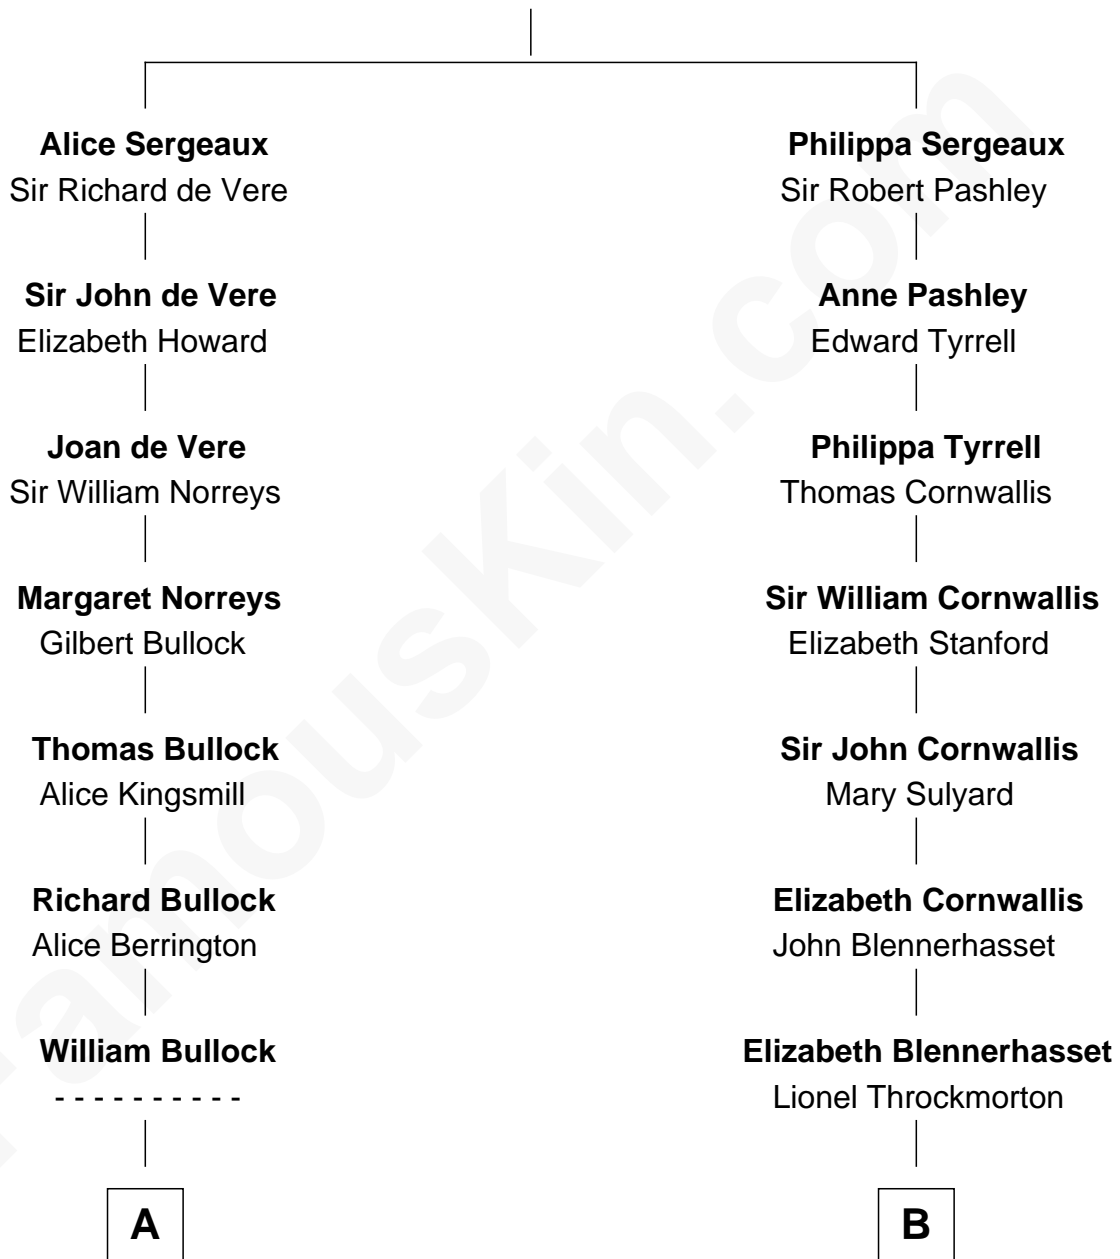

FamousKin.com
Relationship Chart of
George H. W. Bush
41st U.S. President

15th cousin 3 times removed of

Susan B. Anthony
Women's Rights Advocate

Sir Richard Sergeaux
 Philippe Fitzalan

C

Prescott Sheldon Bush

Dorothy Wear Walker

George H. W. Bush

41st U.S. President

FamousKin.com