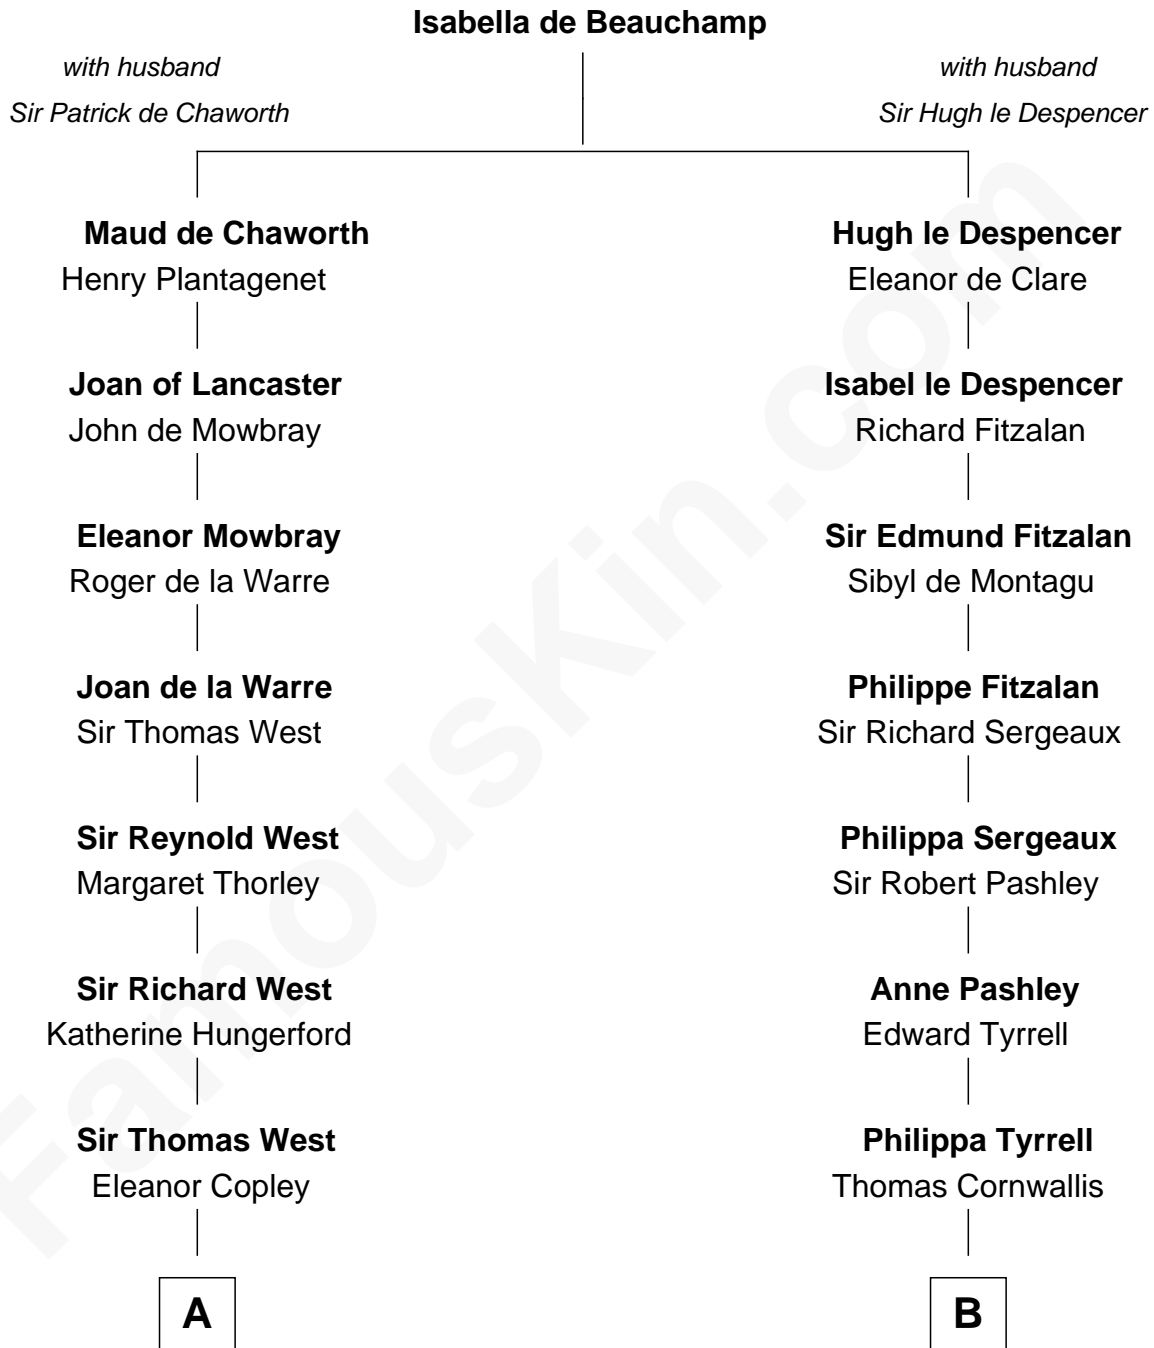

FamousKin.com
Relationship Chart of
George H. W. Bush
41st U.S. President

19th cousin 2 times removed of
Susan B. Anthony
Women's Rights Advocate

C

Susan Montfort Shellman

Samuel Howard Fay

Harriet Eleanor Fay

Rev. James Smith Bush

Samuel Prescott Bush

Flora Sheldon

Prescott Sheldon Bush

Dorothy Wear Walker

George H. W. Bush

41st U.S. President

D