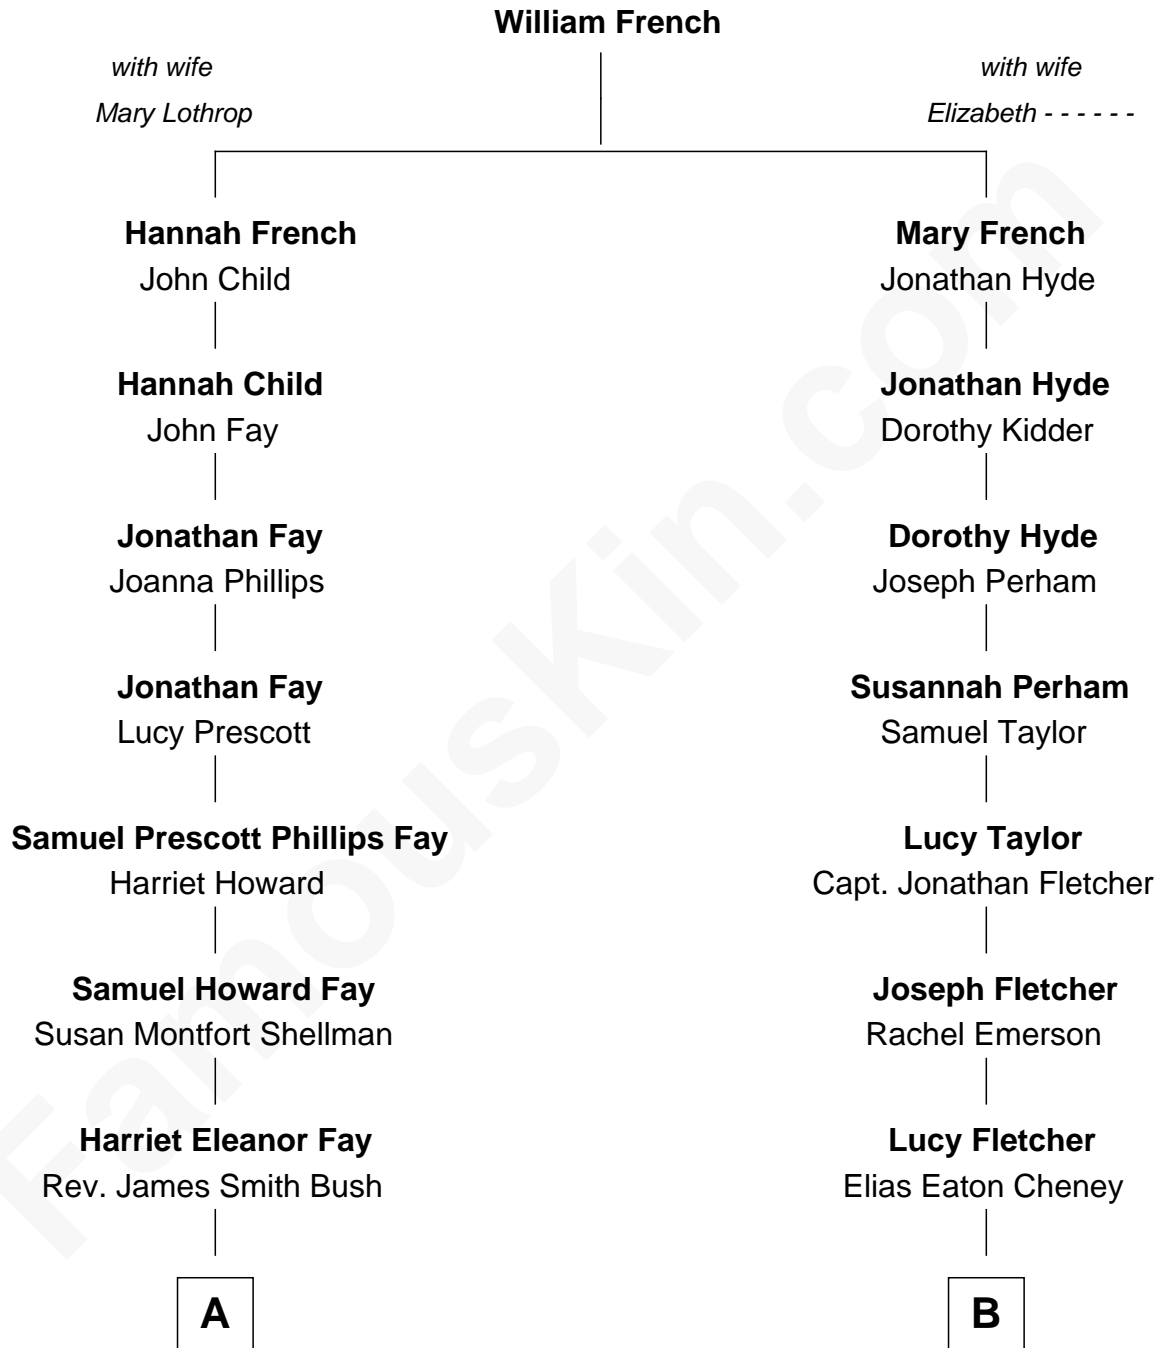

**FamousKin.com**  
**Relationship Chart of**  
**George H. W. Bush**  
*41st U.S. President*

**9th cousin 1 time removed of**  
**Dick Cheney**  
*46th U.S. Vice-President*

**A**

**Samuel Prescott Bush**

Flora Sheldon

**Prescott Sheldon Bush**

Dorothy Wear Walker

**George H. W. Bush**

*41st U.S. President*

**B**

**Samuel Fletcher Cheney**

Ella A. Phillips

**Thomas Herbert Cheney**

Margaret E. Tyler

**Richard Herbert Cheney**

Marge Lorraine Dickey

**Dick Cheney**

*46th U.S. Vice-President*

FamousKin.com