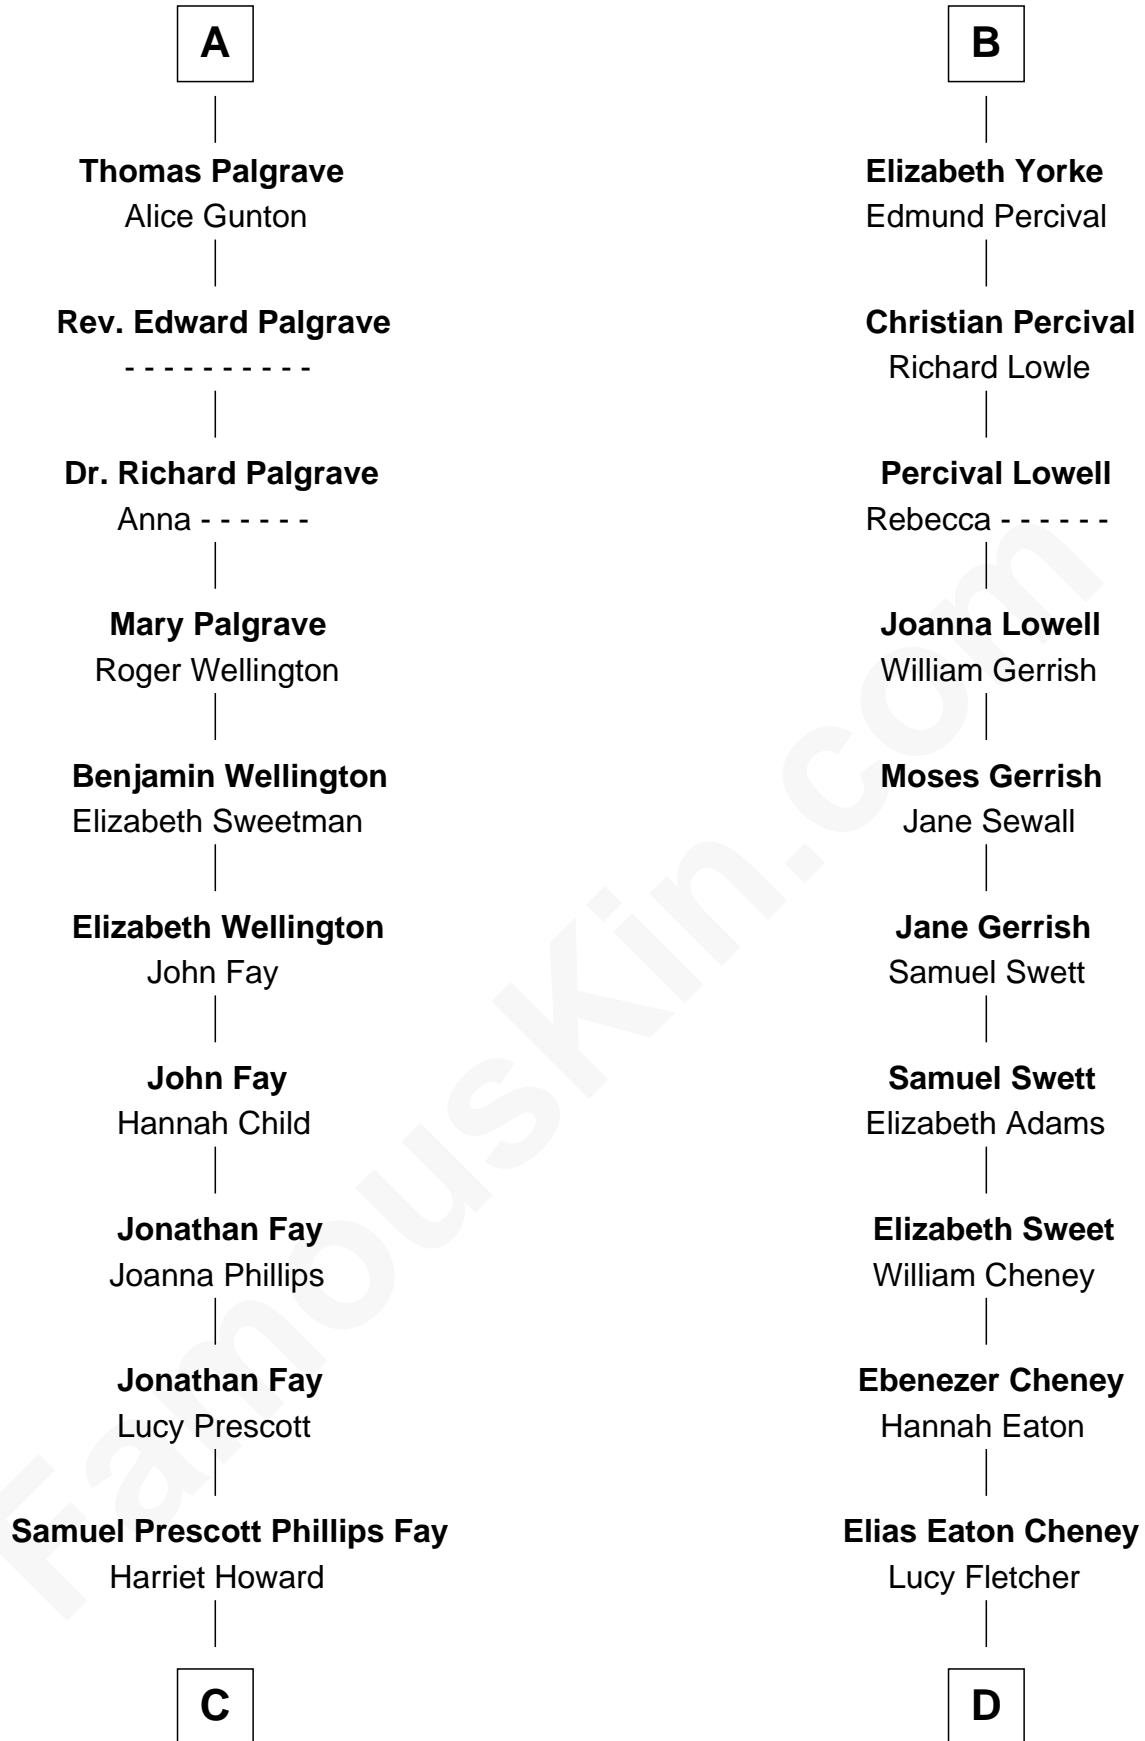

FamousKin.com Relationship Chart of

George H. W. Bush

41st U.S. President

20th cousin 1 time removed of

Dick Cheney

46th U.S. Vice-President

Humphrey de Bohun

Elizabeth Plantagenet

Sir William de Bohun
Elizabeth de Badlesmere

Elizabeth de Bohun
Sir Richard Fitzalan

Elizabeth Fitzalan
Sir Robert Goushill

Elizabeth Goushill
Sir Robert Wingfield

Elizabeth Wingfield
Sir William Brandon

Eleanor Brandon
John Glemham

Anne Glemham
Henry Palgrave

A

Margaret de Bohun
Sir Hugh de Courtnay

Elizabeth de Courtnay
Sir Andrew Luttrell

Sir Hugh Luttrell
Catherine de Beaumont

Sir John Luttrell
Margaret Touchet

Sir James Luttrell
Elizabeth Courtnay

Sir Hugh Luttrell
Margaret Hill

Eleanor Luttrell
Roger Yorke

B

C

Samuel Howard Fay
Susan Montfort Shellman

Harriet Eleanor Fay
Rev. James Smith Bush

Samuel Prescott Bush
Flora Sheldon

Prescott Sheldon Bush
Dorothy Wear Walker