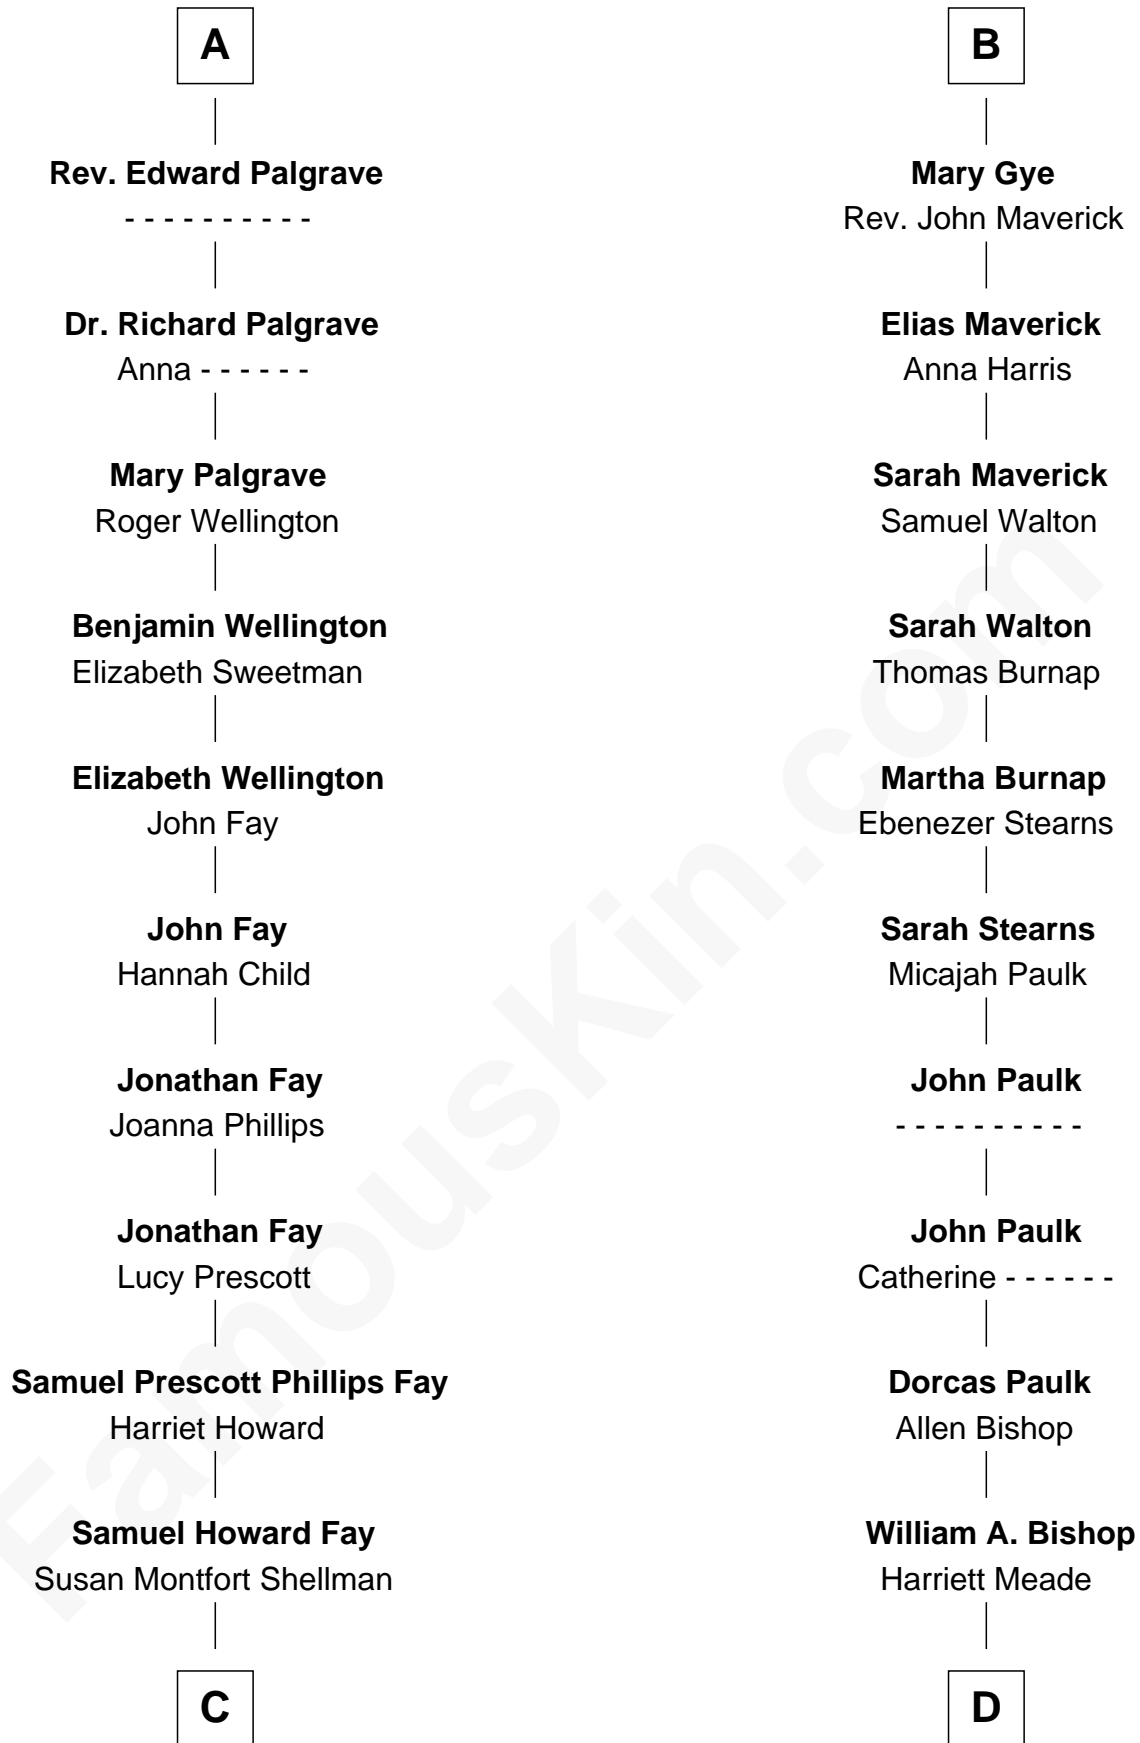

FamousKin.com Relationship Chart of

George H. W. Bush

41st U.S. President

20th cousin of

Michael Strahan

NFL Player and TV Personality

Richard Fitzalan
Eleanor Plantagenet

Sir Richard Fitzalan
Elizabeth de Bohun

Elizabeth Fitzalan
Sir Robert Goushill

Elizabeth Goushill
Sir Robert Wingfield

Elizabeth Wingfield
Sir William Brandon

Eleanor Brandon
John Glemham

Anne Glemham
Henry Palgrave

Thomas Palgrave
Alice Gunton

A

John Fitzalan
Eleanor Maltravers

Joan Fitzalan
Sir William Echyngham

Joan Echyngham
Sir John Bayntun

Henry Bayntun

Jane Bayntun
Thomas Prowse

Mary Prowse
John Gye

Robert Gye
Grace Dowrish

B

C

Harriet Eleanor Fay
Rev. James Smith Bush

Samuel Prescott Bush
Flora Sheldon

Prescott Sheldon Bush
Dorothy Wear Walker

George H. W. Bush
41st U.S. President

D

Creola Mead
Jado D. Traylor

James Curtis Traylor
Caroline McCarter