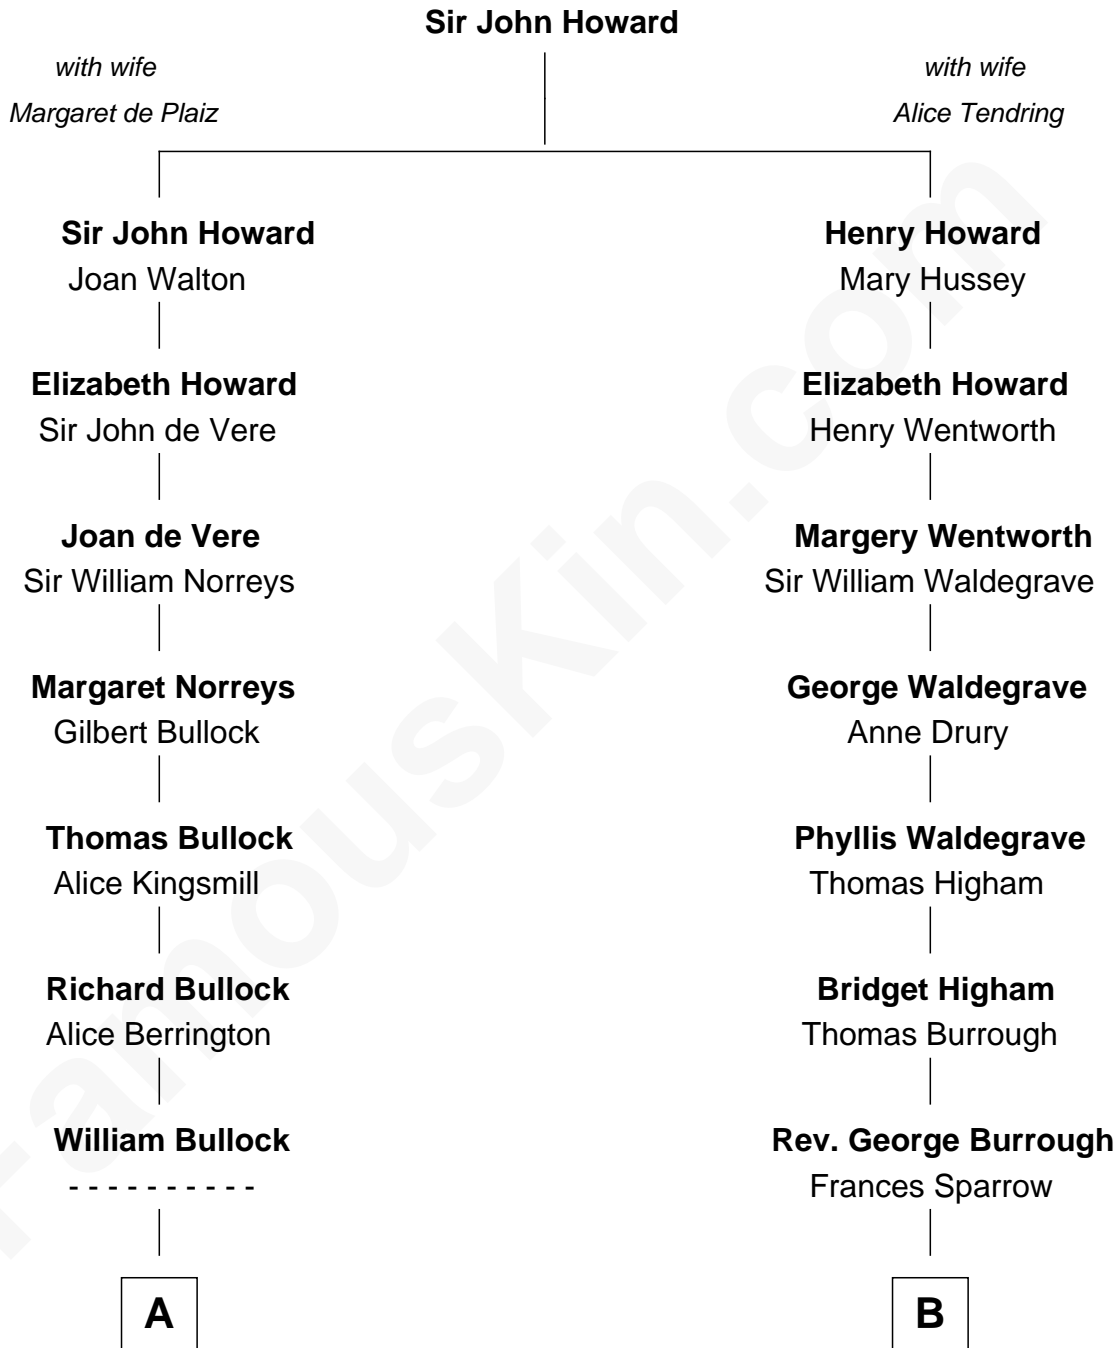

FamousKin.com
Relationship Chart of
George H. W. Bush
41st U.S. President

16th cousin 2 times removed of
Walt Disney
Co-Founder of The Walt Disney Company

C

—
Prescott Sheldon Bush

Dorothy Wear Walker

—
George H. W. Bush

41st U.S. President

FamousKin.com