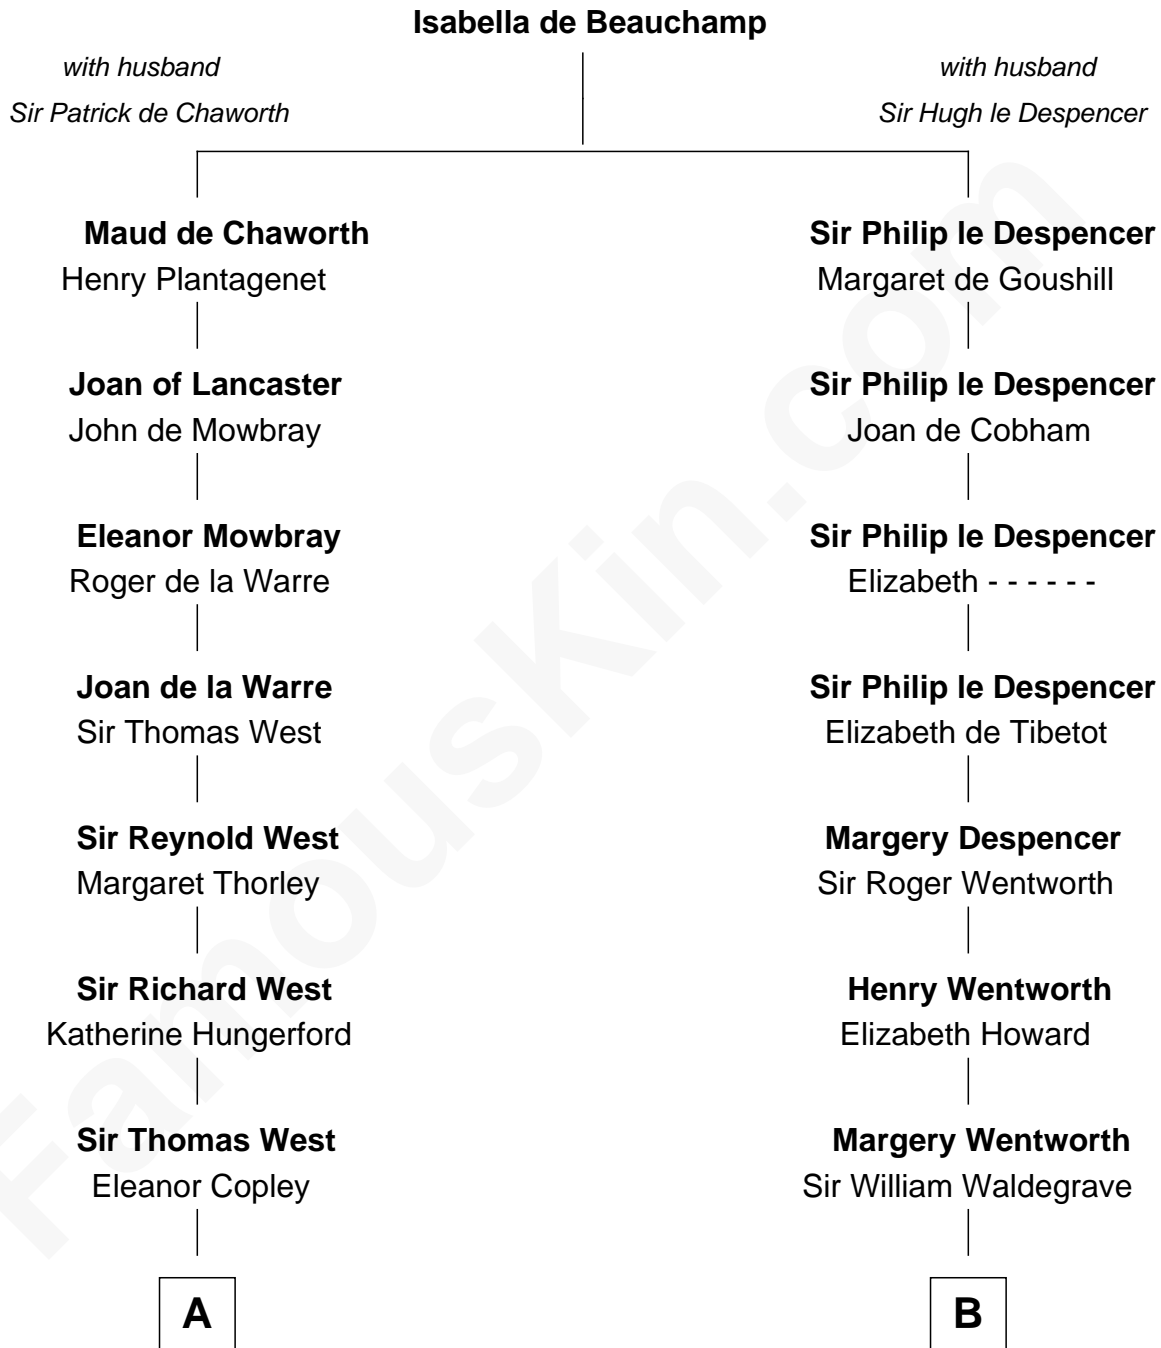

FamousKin.com
Relationship Chart of
George H. W. Bush
41st U.S. President

20th cousin 1 time removed of
Walt Disney
Co-Founder of The Walt Disney Company

C

Susan Montfort Shellman

Samuel Howard Fay

Harriet Eleanor Fay

Rev. James Smith Bush

Samuel Prescott Bush

Flora Sheldon

Prescott Sheldon Bush

Dorothy Wear Walker

George H. W. Bush

41st U.S. President

D