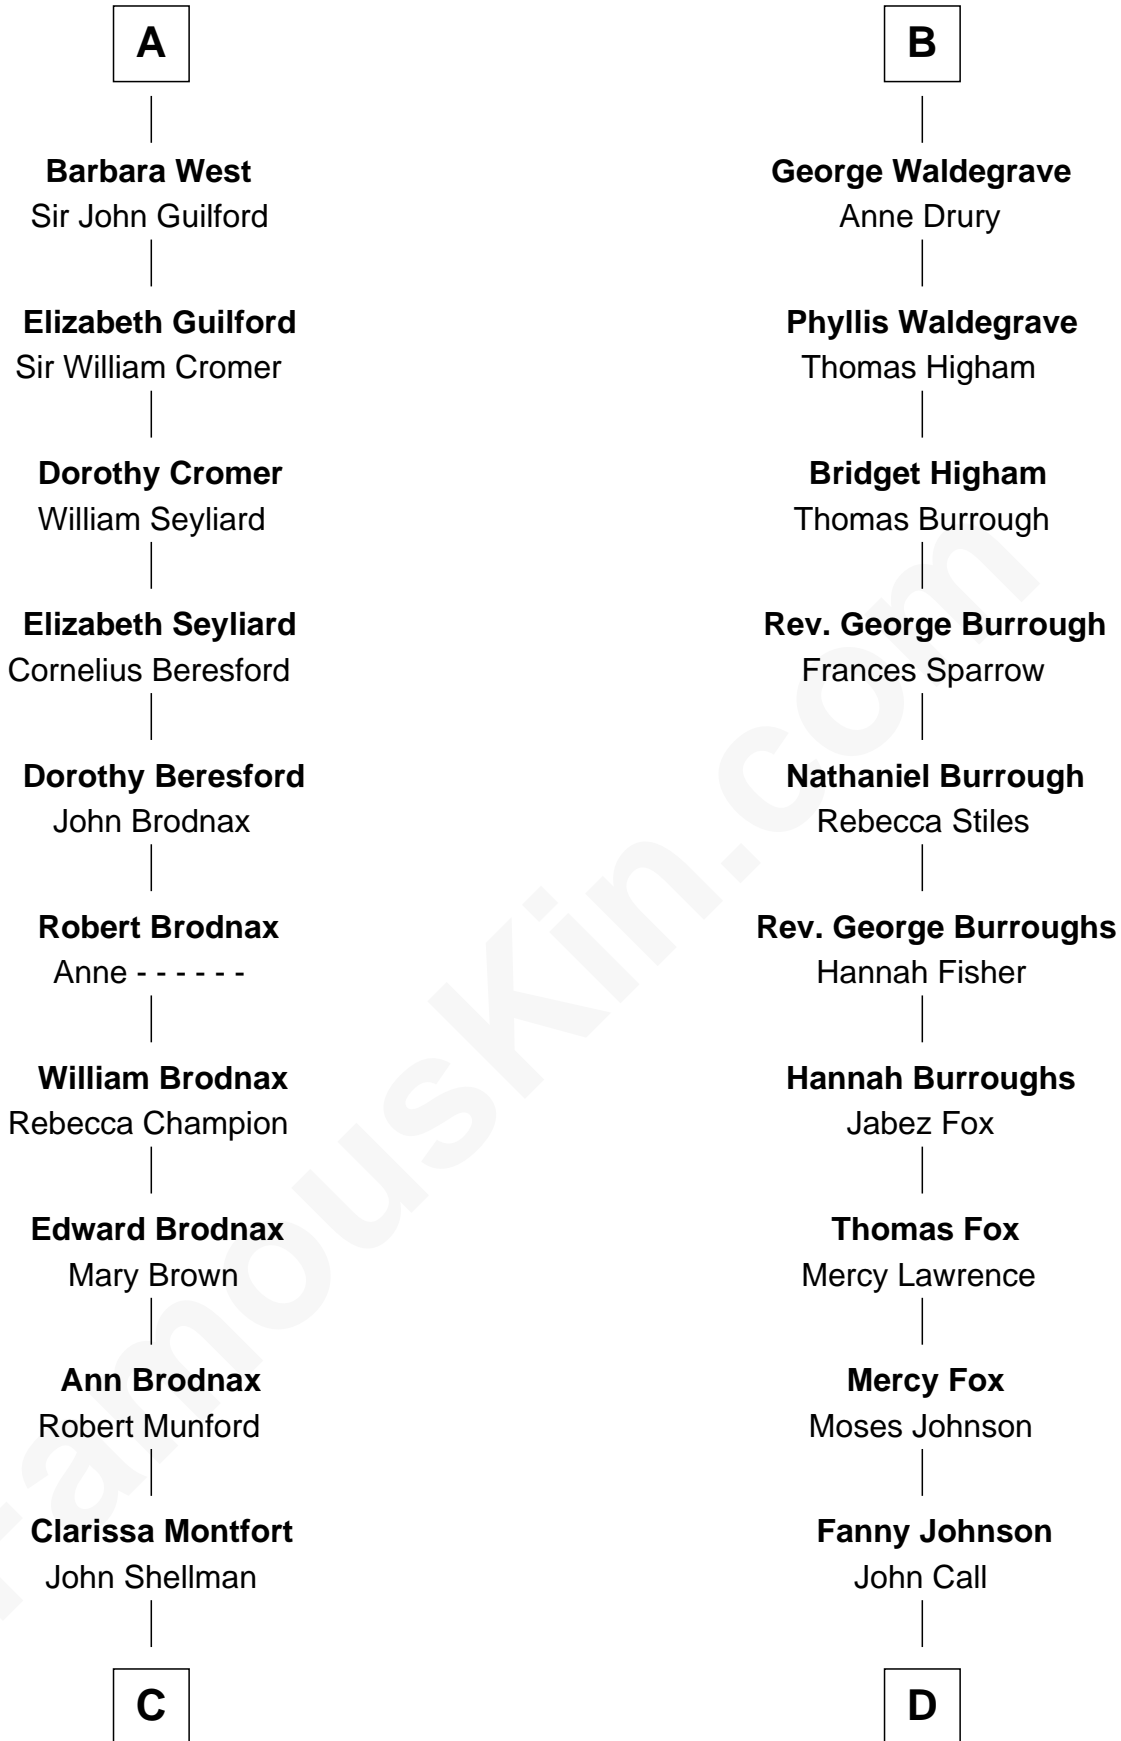

FamousKin.com
Relationship Chart of
George H. W. Bush
41st U.S. President

20th cousin 1 time removed of
Walt Disney
Co-Founder of The Walt Disney Company

C

Susan Montfort Shellman

Samuel Howard Fay

Harriet Eleanor Fay

Rev. James Smith Bush

Samuel Prescott Bush

Flora Sheldon

Prescott Sheldon Bush

Dorothy Wear Walker

George H. W. Bush

41st U.S. President

D