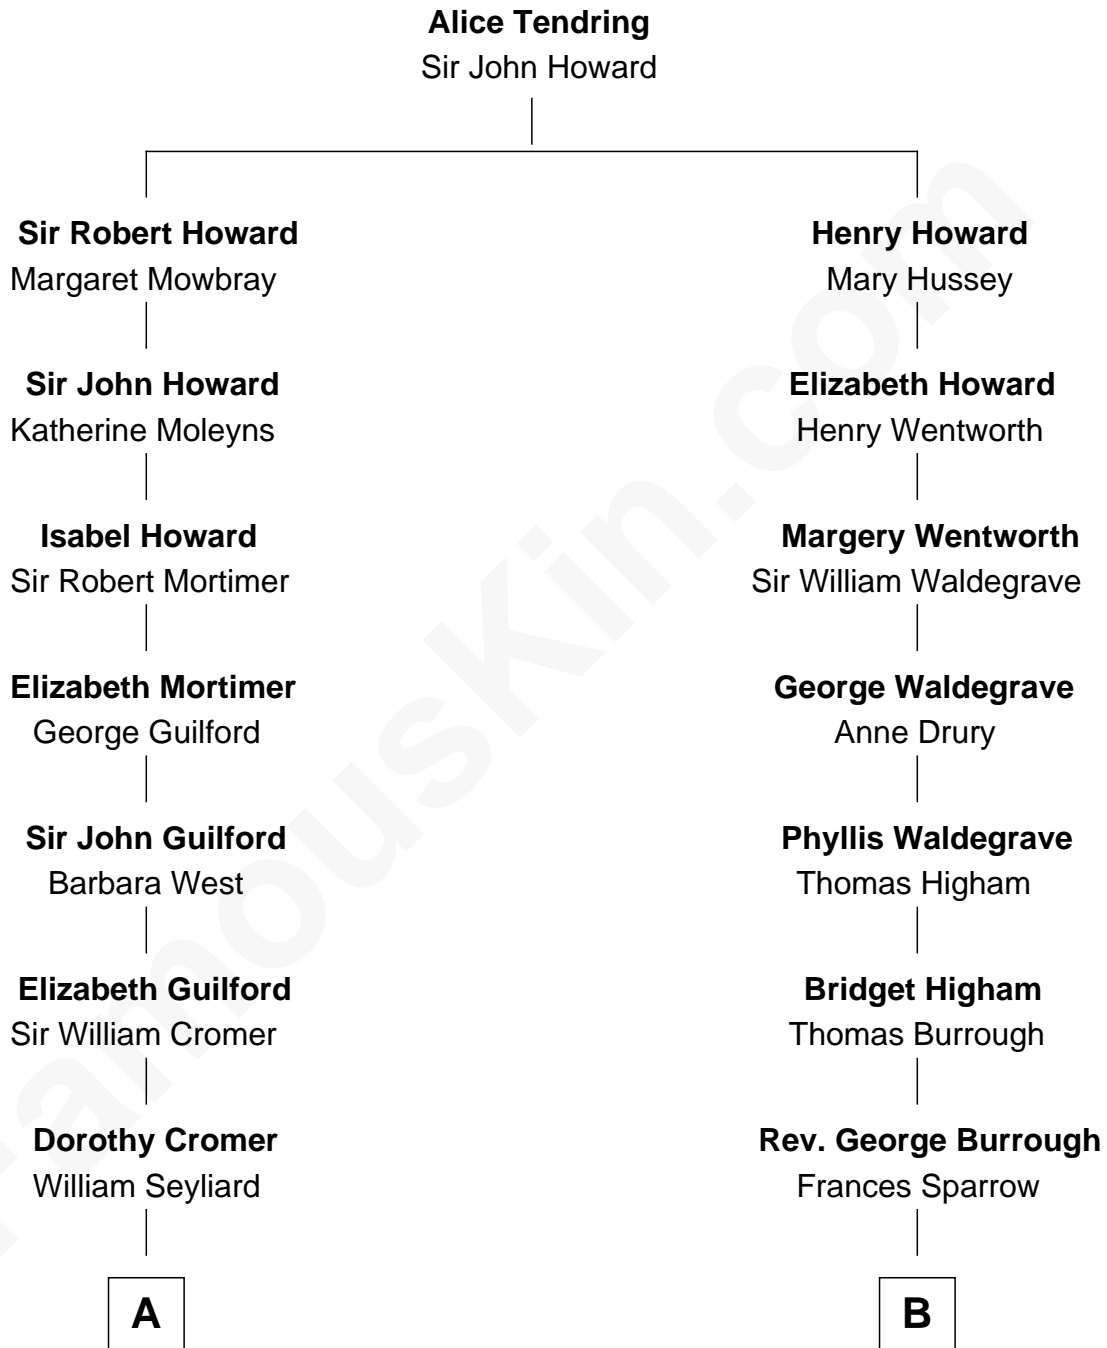

FamousKin.com
Relationship Chart of
George H. W. Bush
41st U.S. President

16th cousin 2 times removed of

Walt Disney
Co-Founder of The Walt Disney Company

C

—
Prescott Sheldon Bush

Dorothy Wear Walker

—
George H. W. Bush

41st U.S. President

FamousKin.com