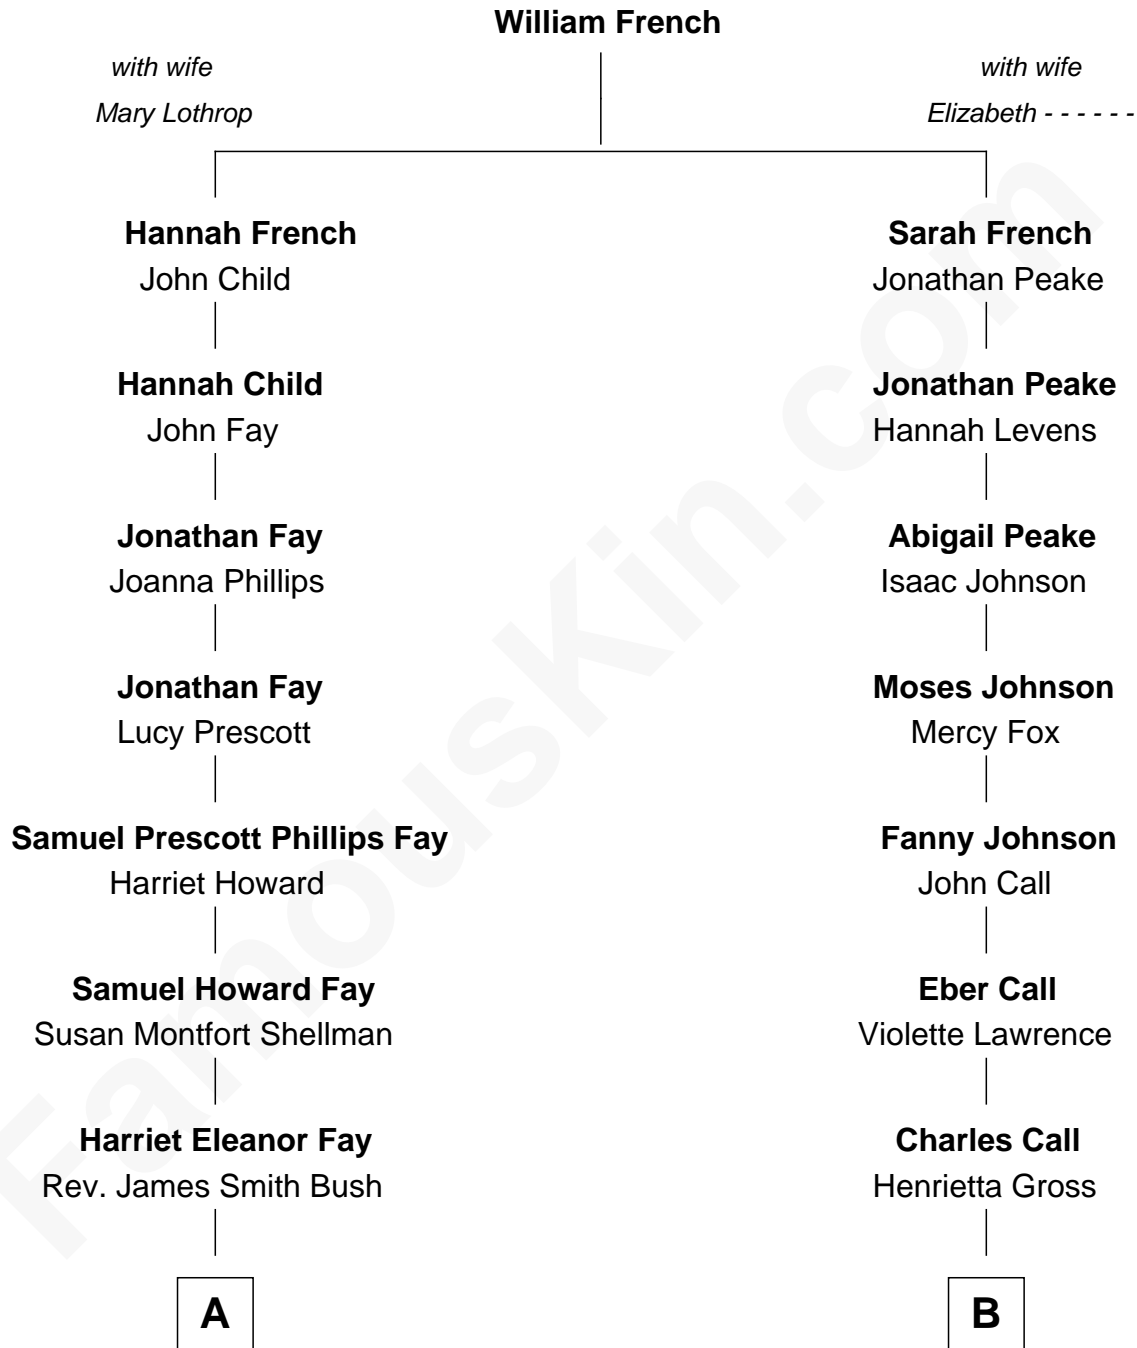

FamousKin.com
Relationship Chart of
George H. W. Bush
41st U.S. President

8th cousin 1 time removed of

Walt Disney
Co-Founder of The Walt Disney Company

A

Samuel Prescott Bush

Flora Sheldon

Prescott Sheldon Bush

Dorothy Wear Walker

George H. W. Bush

41st U.S. President

B

Flora Call

Elias Charles Disney

Walt Disney

Co-Founder of The Walt Disney Co.