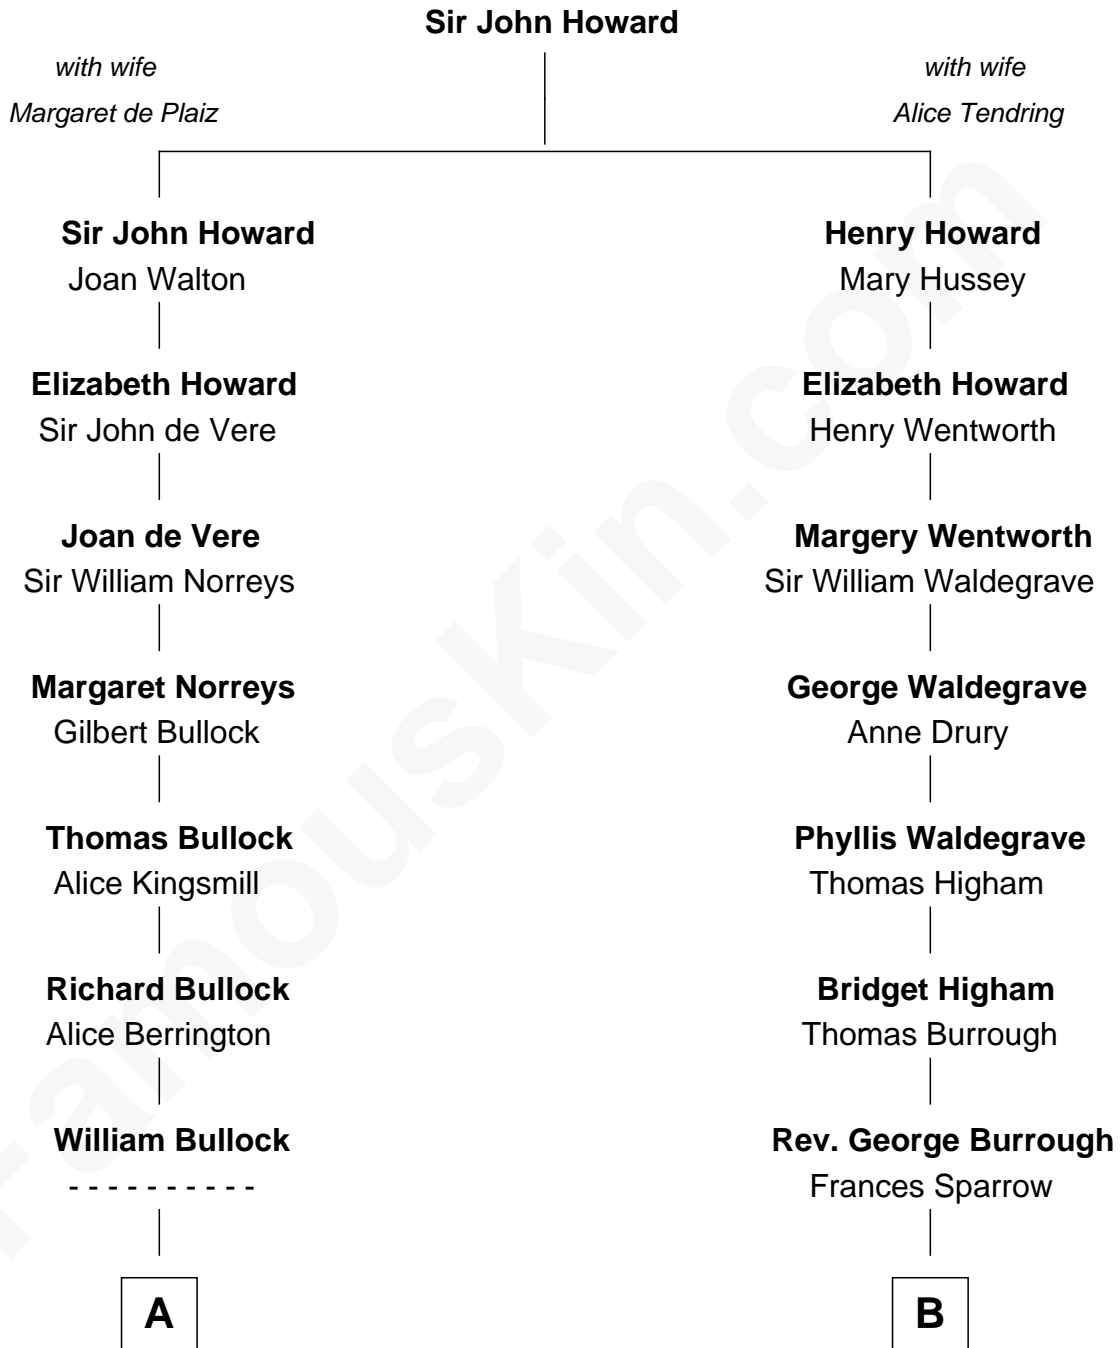

FamousKin.com
Relationship Chart of
George H. W. Bush
41st U.S. President

8th cousin 10 times removed of
Rev. George Burroughs
Executed for Witchcraft, Salem 1692

C

—
Prescott Sheldon Bush

Dorothy Wear Walker

—
George H. W. Bush

41st U.S. President

FamousKin.com