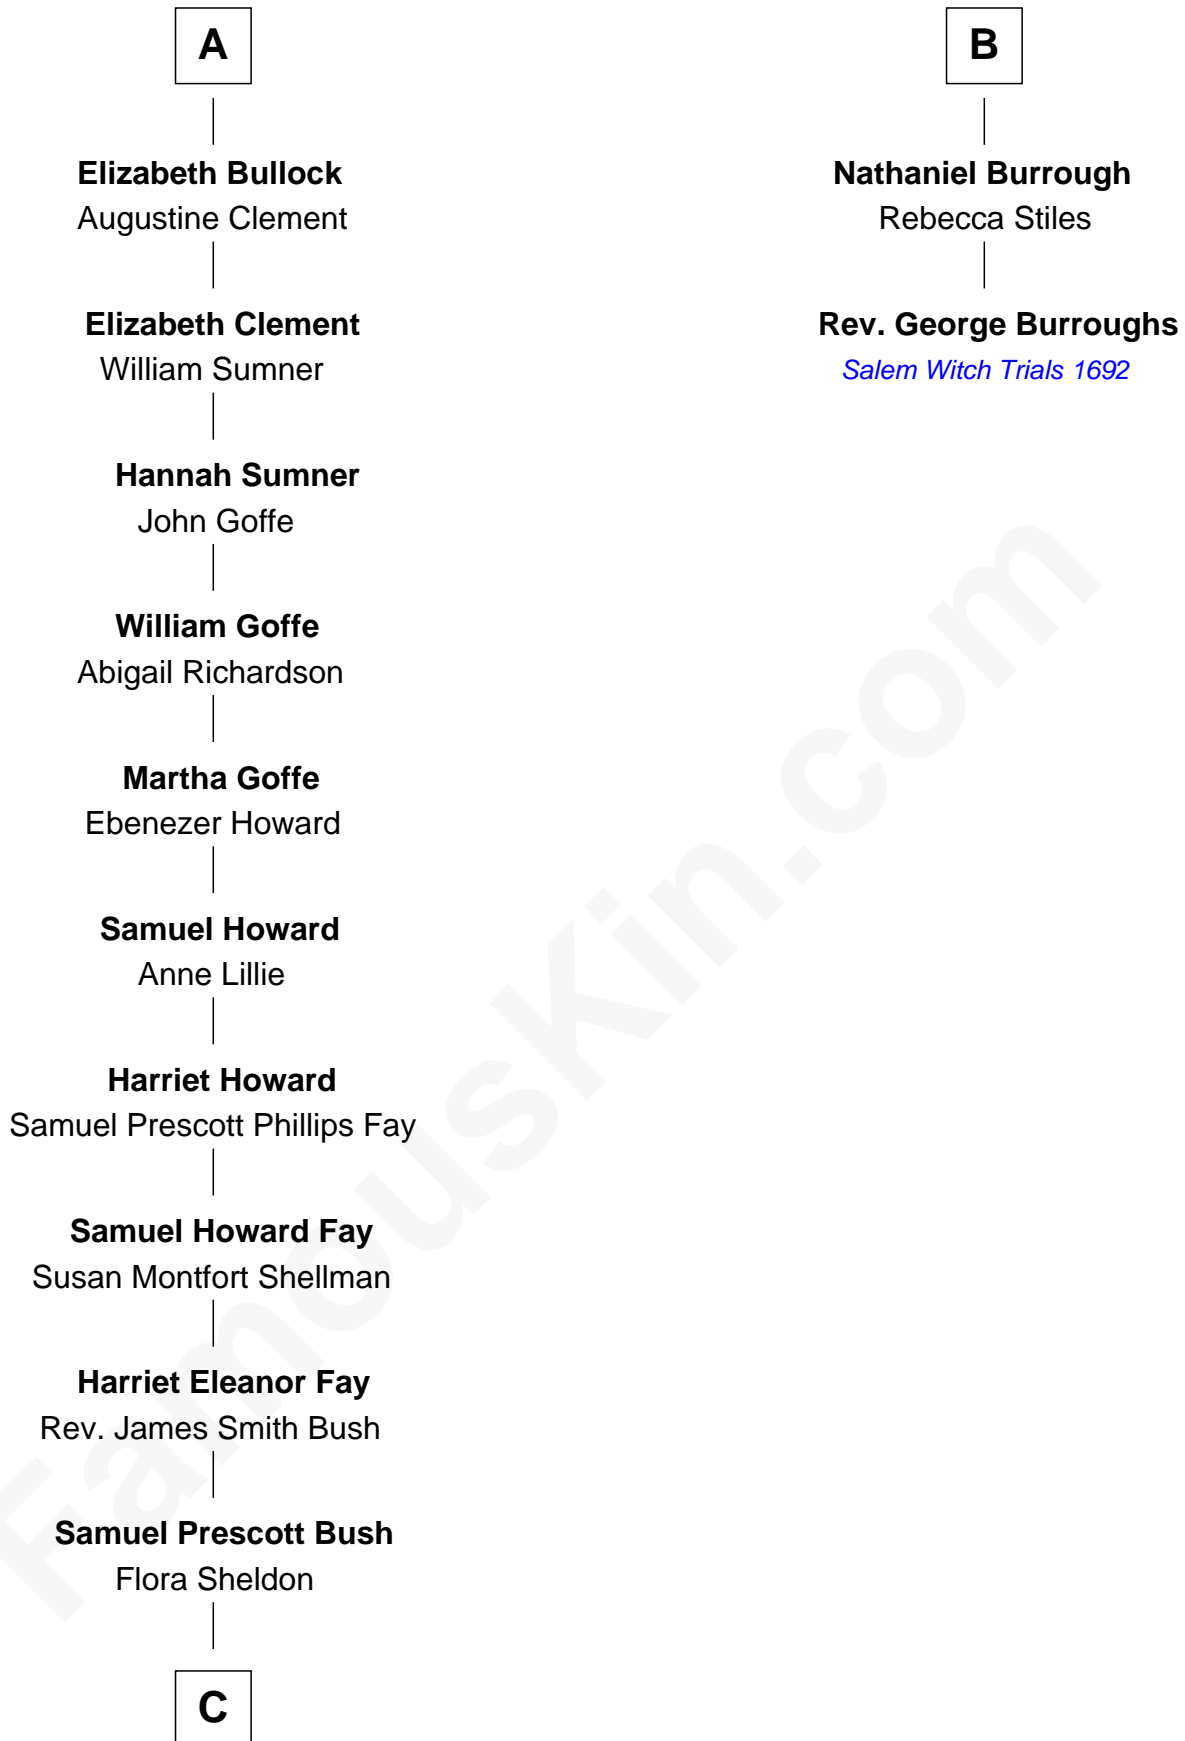

FamousKin.com
Relationship Chart of
George H. W. Bush
41st U.S. President

8th cousin 10 times removed of
Rev. George Burroughs
Executed for Witchcraft, Salem 1692

C

—
Prescott Sheldon Bush

Dorothy Wear Walker

—
George H. W. Bush

41st U.S. President

FamousKin.com