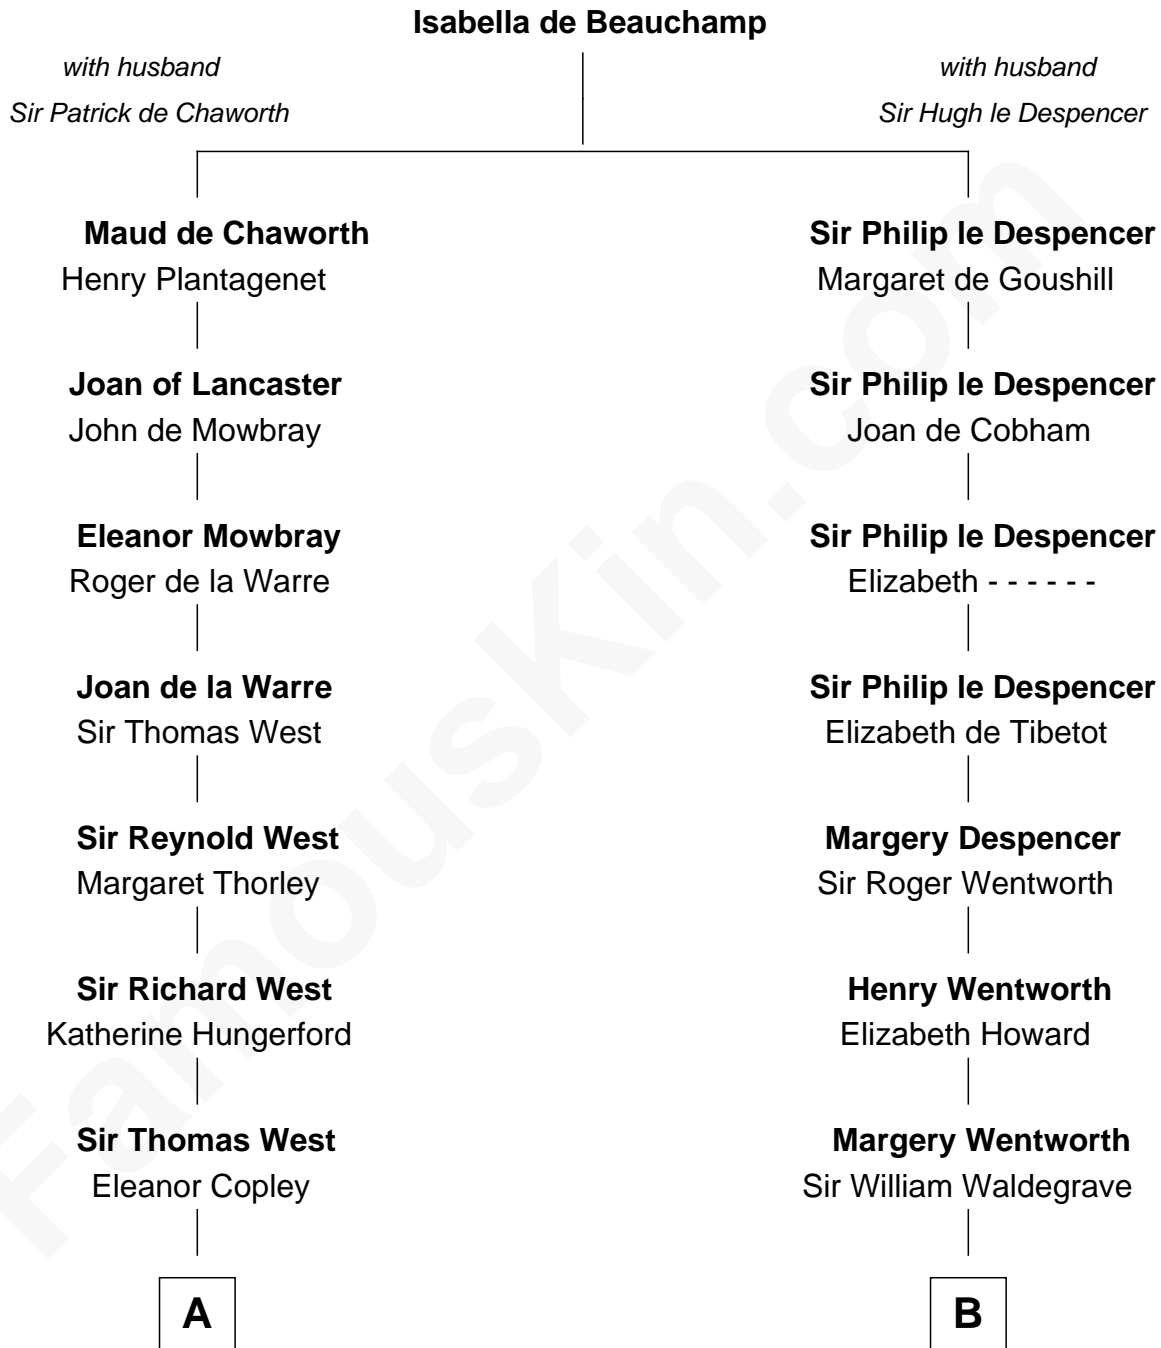

**FamousKin.com**  
**Relationship Chart of**  
**George H. W. Bush**  
*41st U.S. President*

**12th cousin 9 times removed of**  
**Rev. George Burroughs**  
*Executed for Witchcraft, Salem 1692*

**C**

—  
**Susan Montfort Shellman**

Samuel Howard Fay

—  
**Harriet Eleanor Fay**

Rev. James Smith Bush

—  
**Samuel Prescott Bush**

Flora Sheldon

—  
**Prescott Sheldon Bush**

Dorothy Wear Walker

—  
**George H. W. Bush**

*41st U.S. President*

FamousKin.com