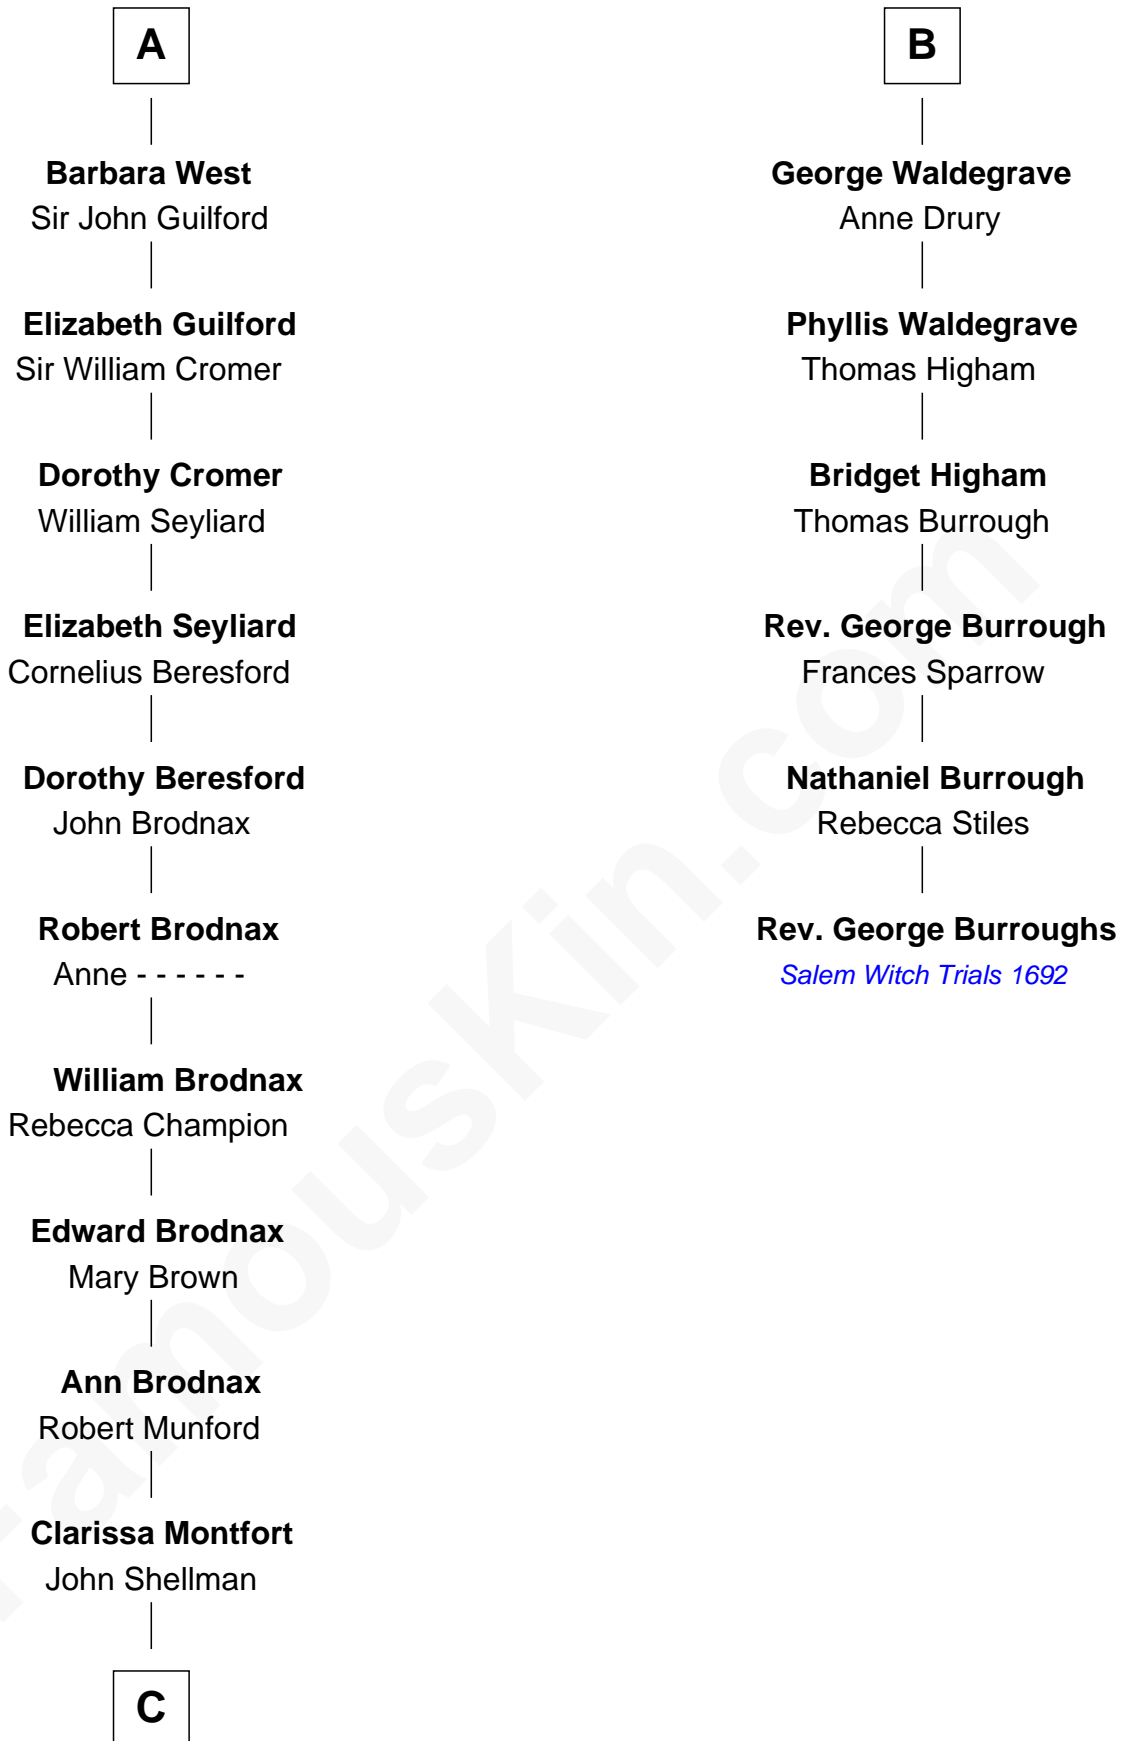

**FamousKin.com**  
**Relationship Chart of**  
**George H. W. Bush**  
*41st U.S. President*

**12th cousin 9 times removed of**  
**Rev. George Burroughs**  
*Executed for Witchcraft, Salem 1692*

**C**

—  
**Susan Montfort Shellman**

Samuel Howard Fay

—  
**Harriet Eleanor Fay**

Rev. James Smith Bush

—  
**Samuel Prescott Bush**

Flora Sheldon

—  
**Prescott Sheldon Bush**

Dorothy Wear Walker

—  
**George H. W. Bush**

*41st U.S. President*

FamousKin.com