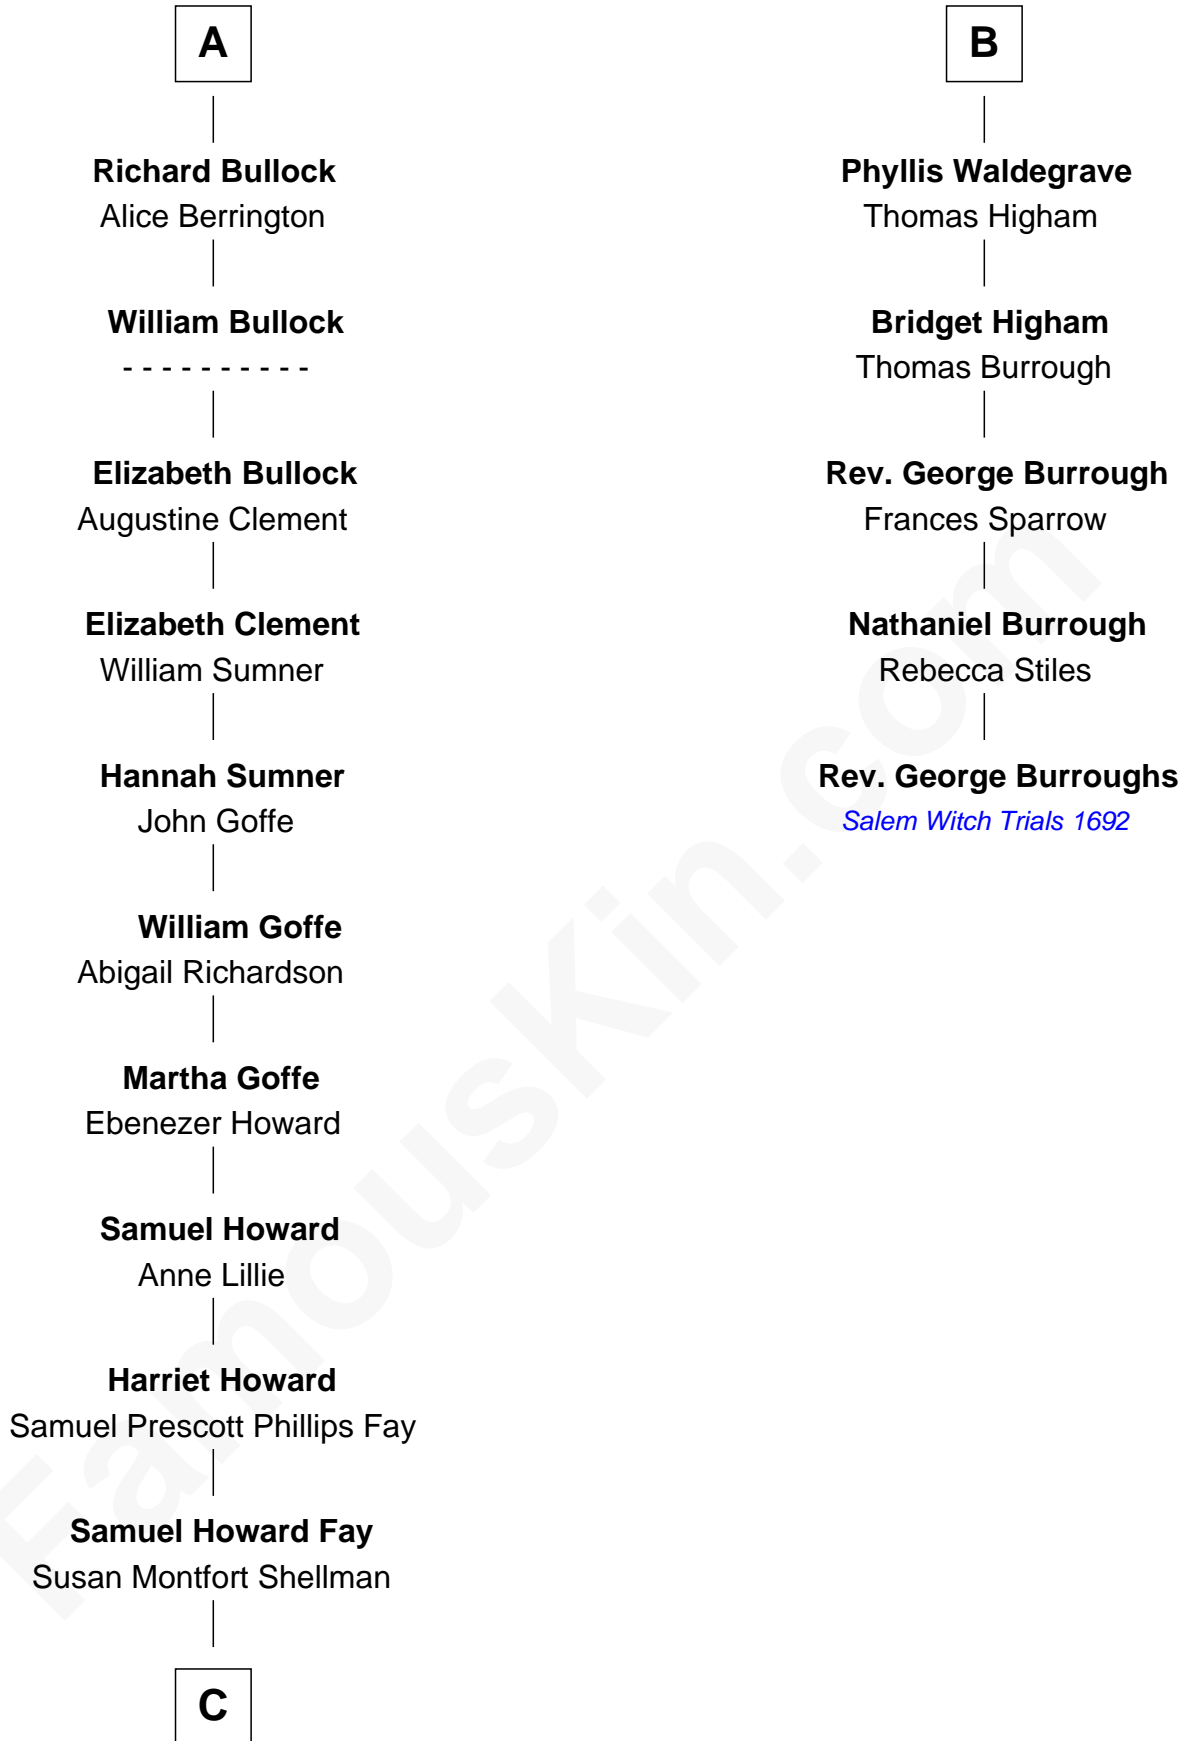

FamousKin.com
Relationship Chart of
George H. W. Bush
41st U.S. President

11th cousin 9 times removed of
Rev. George Burroughs
Executed for Witchcraft, Salem 1692

C

Harriet Eleanor Fay
Rev. James Smith Bush

Samuel Prescott Bush
Flora Sheldon

Prescott Sheldon Bush
Dorothy Wear Walker

George H. W. Bush
41st U.S. President

FamousKin.com