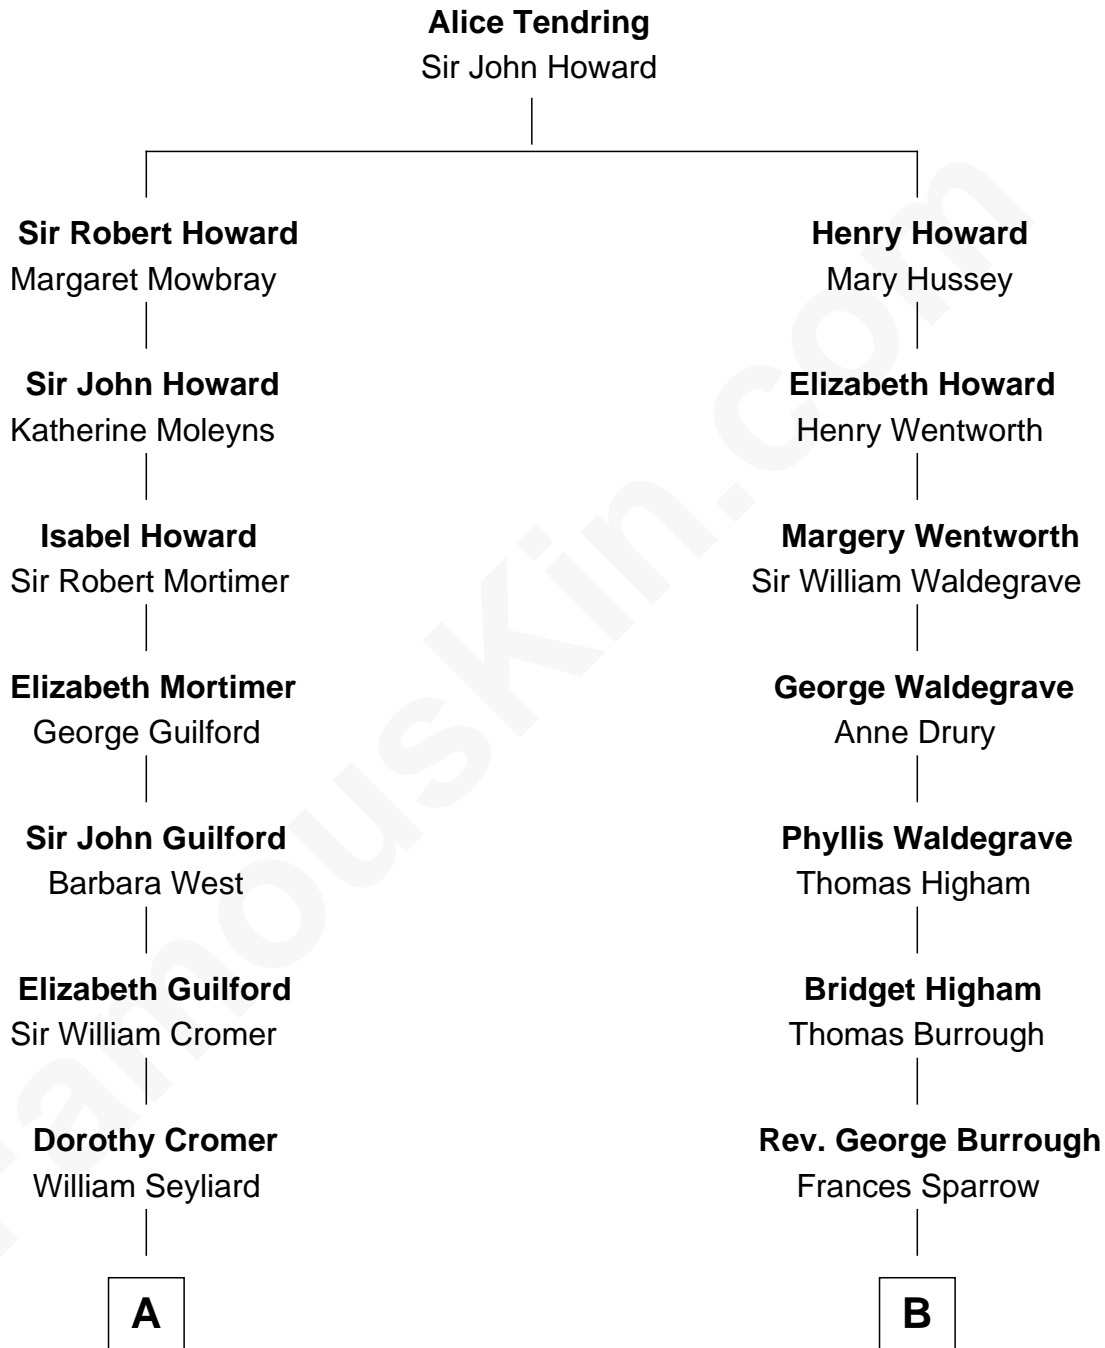

FamousKin.com
Relationship Chart of
George H. W. Bush
41st U.S. President

8th cousin 10 times removed of
Rev. George Burroughs
Executed for Witchcraft, Salem 1692

C

—
Prescott Sheldon Bush

Dorothy Wear Walker

—
George H. W. Bush

41st U.S. President

FamousKin.com