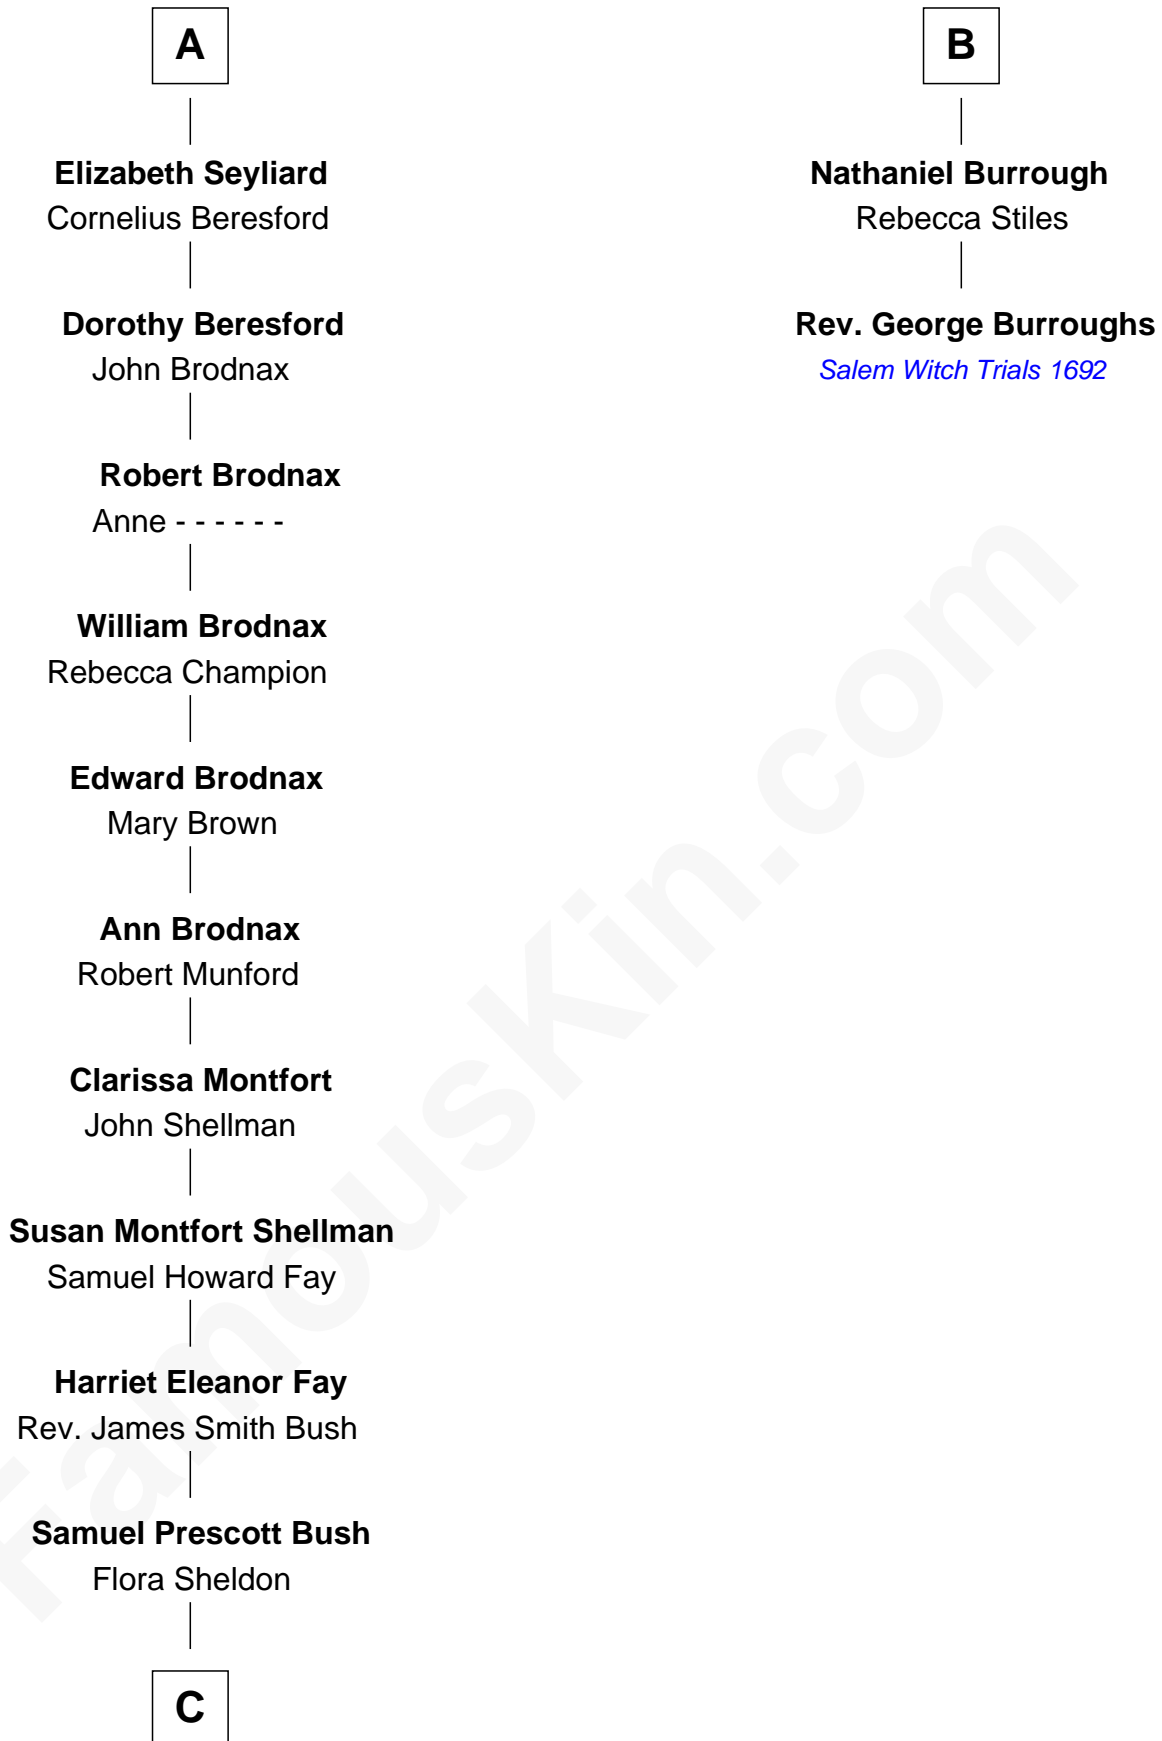

FamousKin.com
Relationship Chart of
George H. W. Bush
41st U.S. President

8th cousin 10 times removed of
Rev. George Burroughs
Executed for Witchcraft, Salem 1692

C

—
Prescott Sheldon Bush

Dorothy Wear Walker

—
George H. W. Bush

41st U.S. President

FamousKin.com