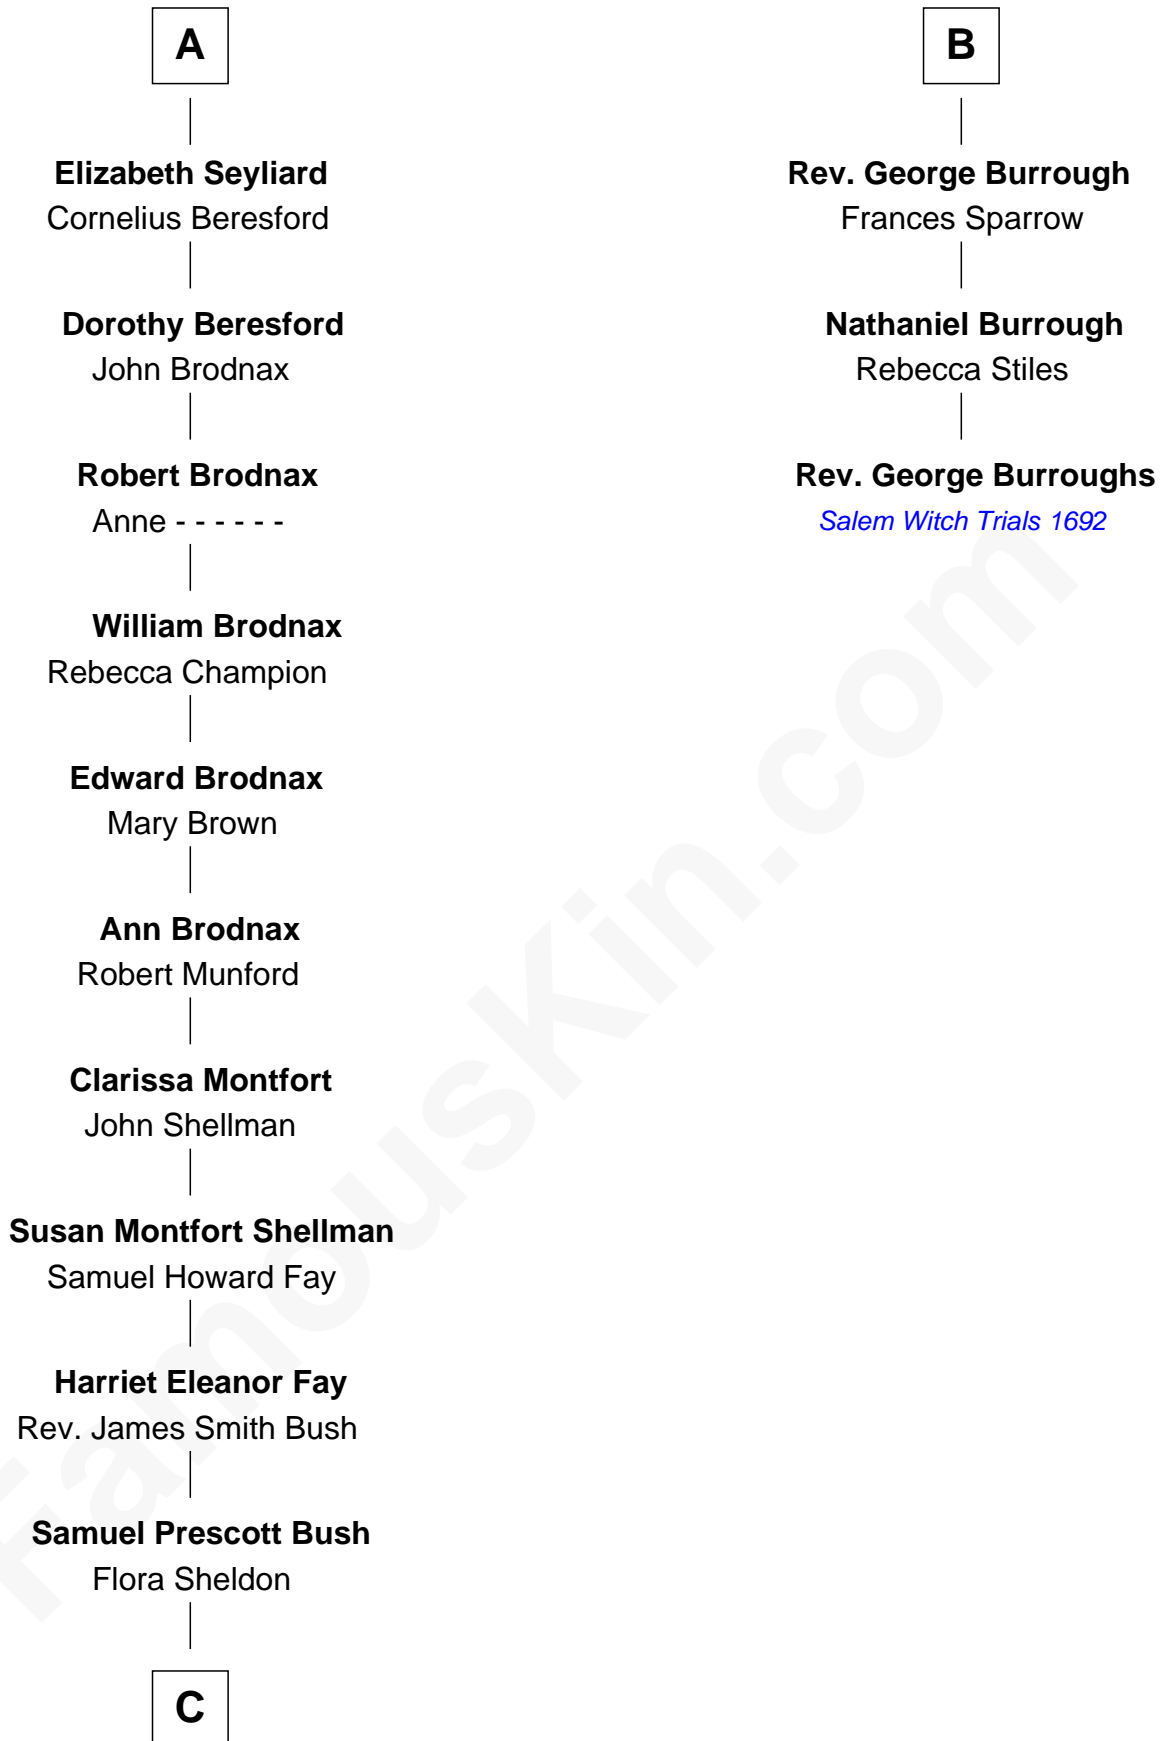

FamousKin.com
Relationship Chart of
George H. W. Bush
41st U.S. President

9th cousin 9 times removed of
Rev. George Burroughs
Executed for Witchcraft, Salem 1692

C

—
Prescott Sheldon Bush

Dorothy Wear Walker

—
George H. W. Bush

41st U.S. President

FamousKin.com