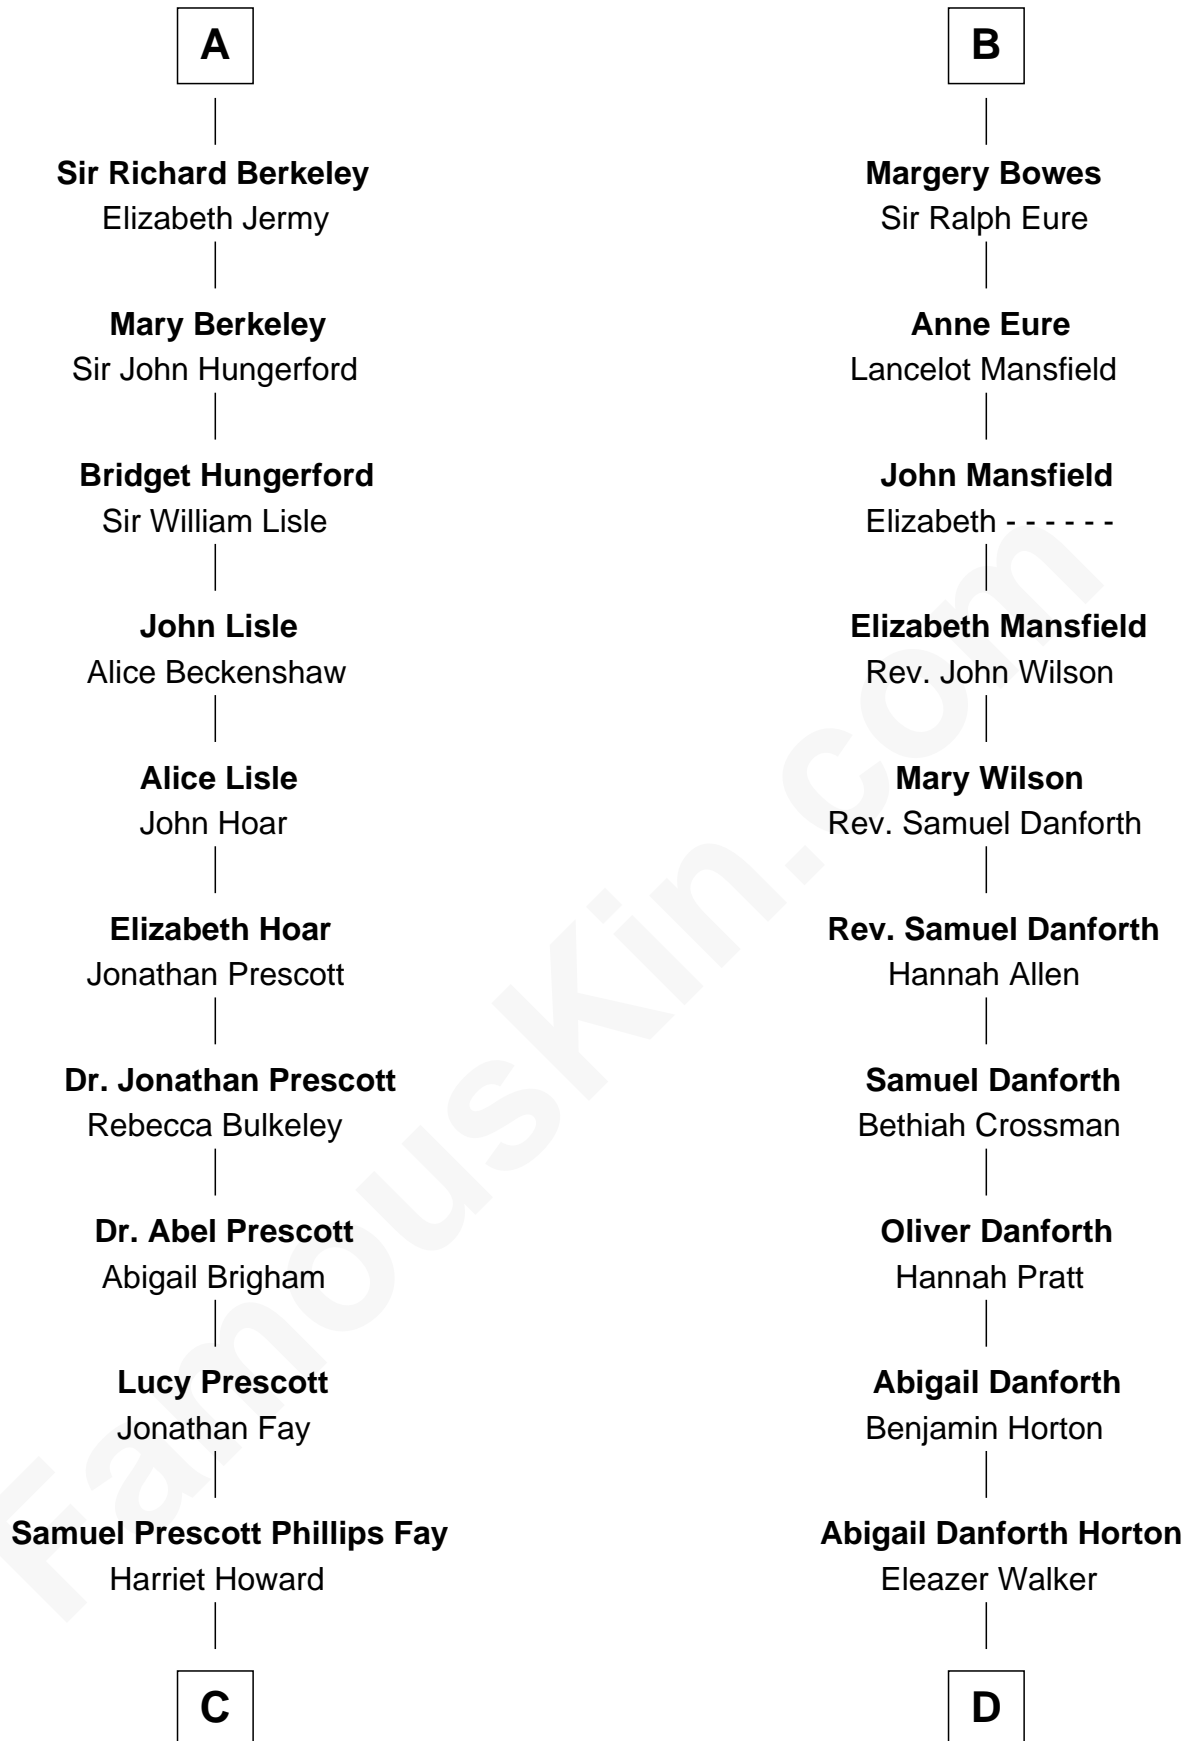

FamousKin.com
Relationship Chart of
George H. W. Bush
41st U.S. President

19th cousin 2 times removed of
E. C. Segar
Cartoonist (Popeye creator)

Sir Maurice de Berkeley
 Eve la Zouche

Maurice de Berkeley
 Margaret - - - - -

Thomas Berkeley
 Catherine Botetourte

Maurice Berkeley
 Johanna Denham

Maurice Berkeley
 Ellen Montfort

Sir William Berkeley
 Anne Stafford

Richard Berkeley
 Elizabeth Conningsby

Sir John Berkeley
 Isabel Dennis

A

Isabel de Berkeley
 Sir Robert de Clifford

Sir Roger de Clifford
 Maud de Beauchamp

Katherine de Clifford
 Sir Ralph de Greystoke

Joan de Greystoke
 Sir William Bowes

Sir William Bowes
 Maud FitzHugh

Sir Ralph Bowes
 Margery Conyers

Sir Ralph Bowes
 Elizabeth Clifford

B

C

Samuel Howard Fay
Susan Montfort Shellman

Harriet Eleanor Fay
Rev. James Smith Bush

Samuel Prescott Bush
Flora Sheldon

Prescott Sheldon Bush
Dorothy Wear Walker

George H. W. Bush
41st U.S. President