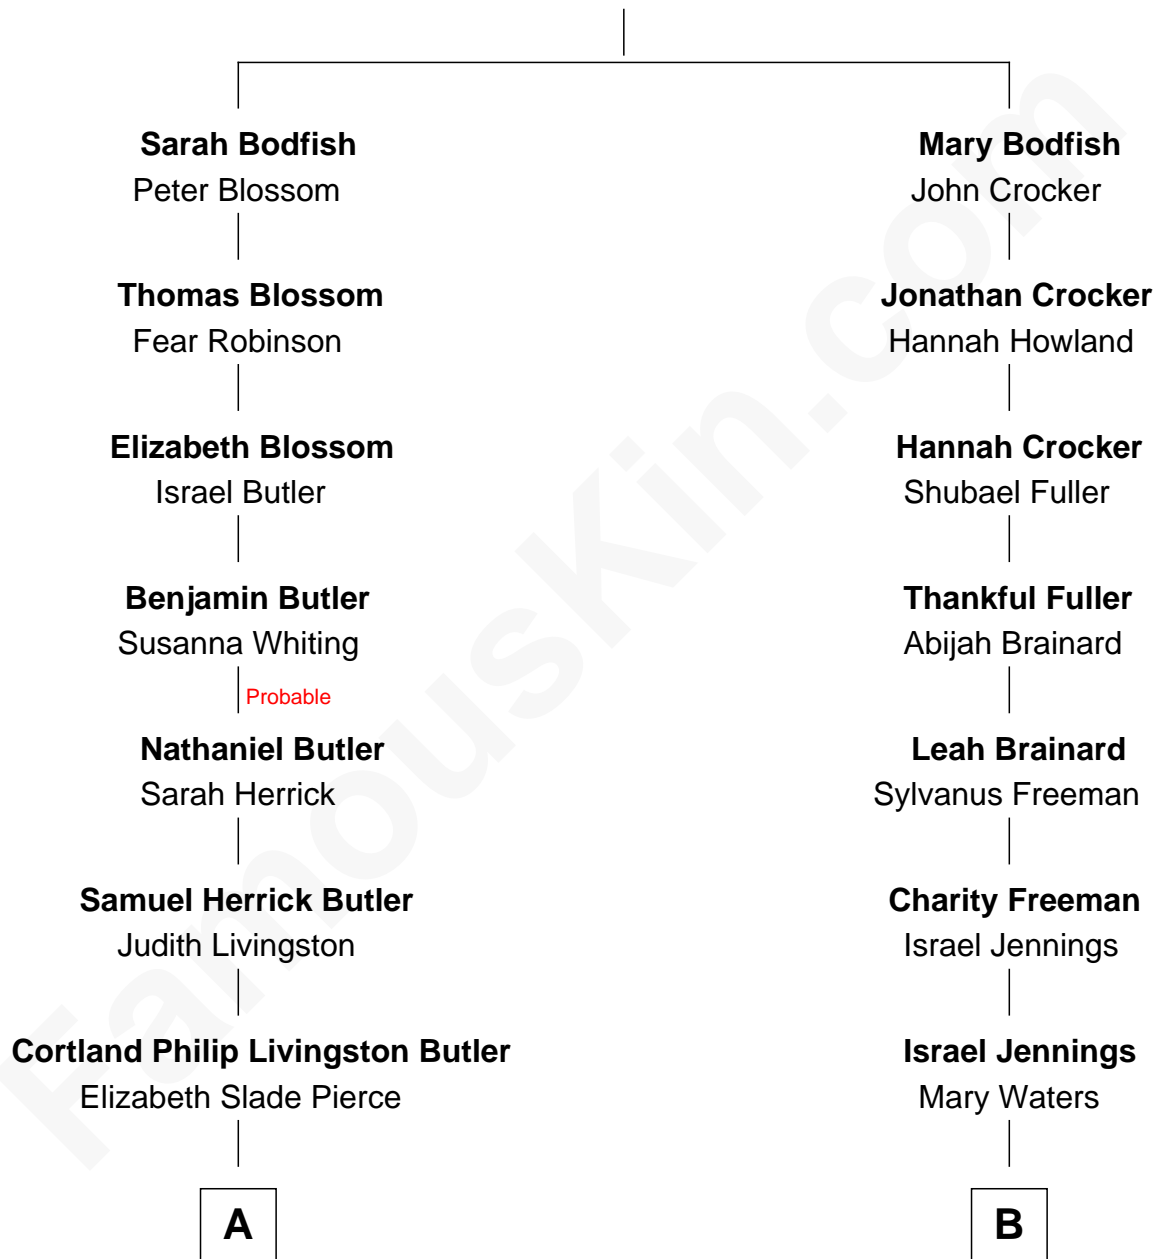

FamousKin.com Relationship Chart of

George H. W. Bush

41st U.S. President

9th cousin 1 time removed of

William Jennings Bryan

41st U.S. Secretary of State

Robert Bodfish

Bridget - - - - -

A

Mary Elizabeth Butler
Robert Emmet Sheldon

Flora Sheldon
Samuel Prescott Bush

Prescott Sheldon Bush
Dorothy Wear Walker

George H. W. Bush
41st U.S. President

B

Charles Waters Jennings
Mariah Woods Davidson