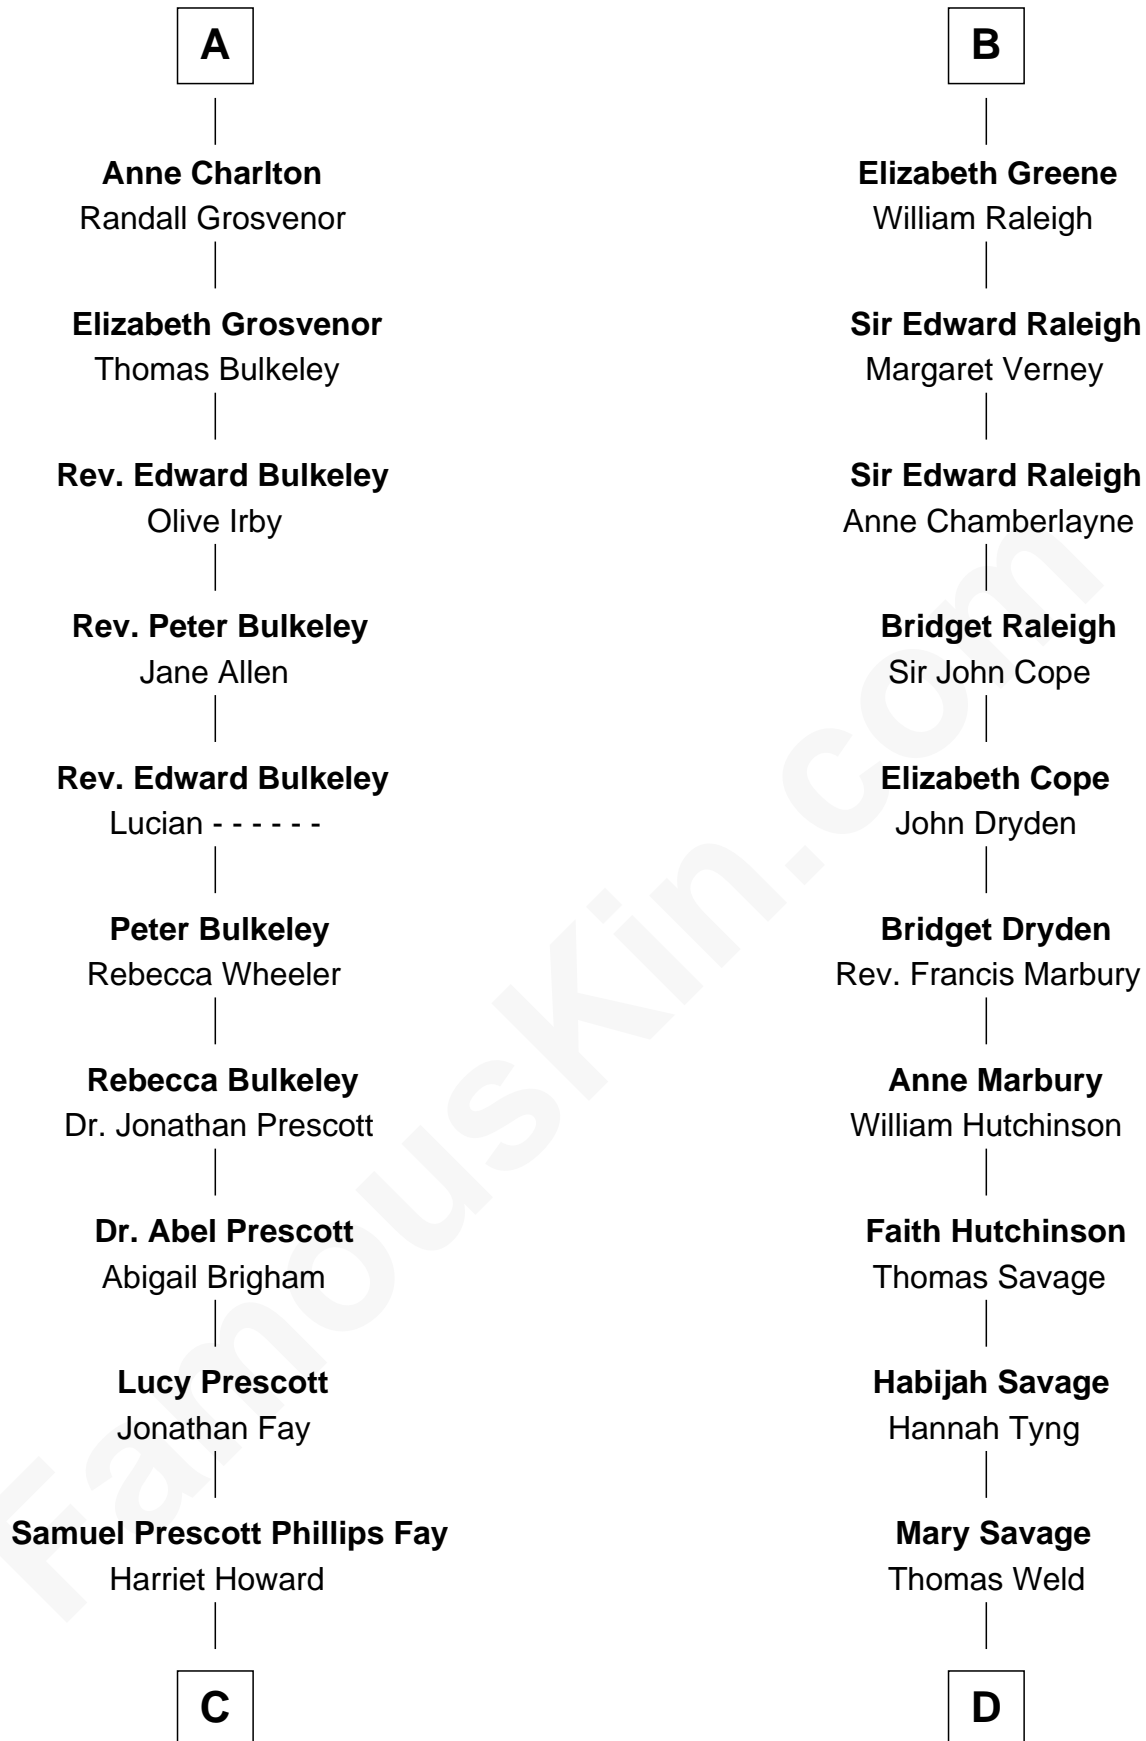

FamousKin.com Relationship Chart of

George H. W. Bush

41st U.S. President

21st cousin of

Melville Fuller

8th Chief Justice of the U.S. Supreme Court

Sir Roger de Somery

Nichole d'Aubenev

Richard Charlton
Elizabeth Mainwaring

A

Margaret de Somery
Ralph Basset

Ralph Basset
Hawise - - - - -

Margaret Basset
Edmund de Stafford

Ralph de Stafford
Margaret de Audley

Elizabeth de Stafford
John de Ferrers

Robert de Ferrers
Margaret Despencer

Phillippa Ferrers
Sir Thomas Greene

B

C

Samuel Howard Fay
Susan Montfort Shellman

Harriet Eleanor Fay
Rev. James Smith Bush

Samuel Prescott Bush
Flora Sheldon

Prescott Sheldon Bush
Dorothy Wear Walker

George H. W. Bush
41st U.S. President

D

Rev. Habijah Weld
Mary Fox

Hannah Weld
Rev. Caleb Fuller

Henry Weld Fuller
Esther Gould

Frederick Augustus Fuller
Catherine Martin Weston

Melville Fuller
8th U.S. Chief Justice