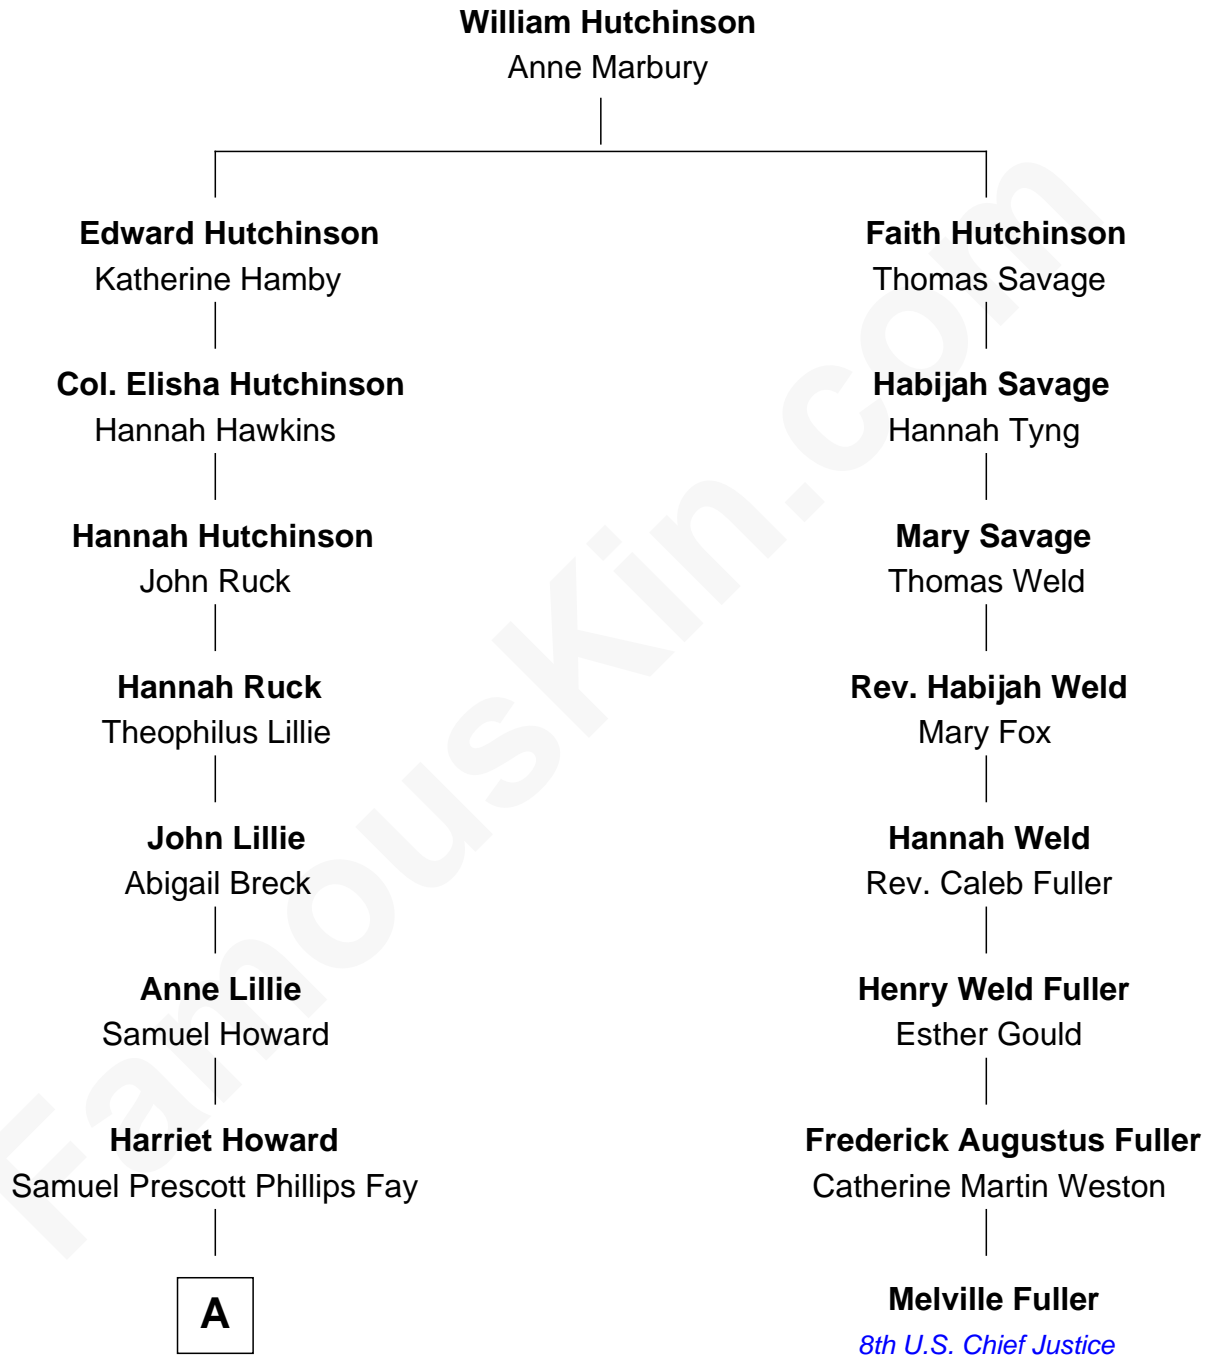

FamousKin.com
Relationship Chart of
George H. W. Bush
41st U.S. President

7th cousin 4 times removed of
Melville Fuller
8th Chief Justice of the U.S. Supreme Court

A

—
Samuel Howard Fay
Susan Montfort Shellman

—
Harriet Eleanor Fay
Rev. James Smith Bush

—
Samuel Prescott Bush
Flora Sheldon

—
Prescott Sheldon Bush
Dorothy Wear Walker

—
George H. W. Bush
41st U.S. President

FamousKin.com