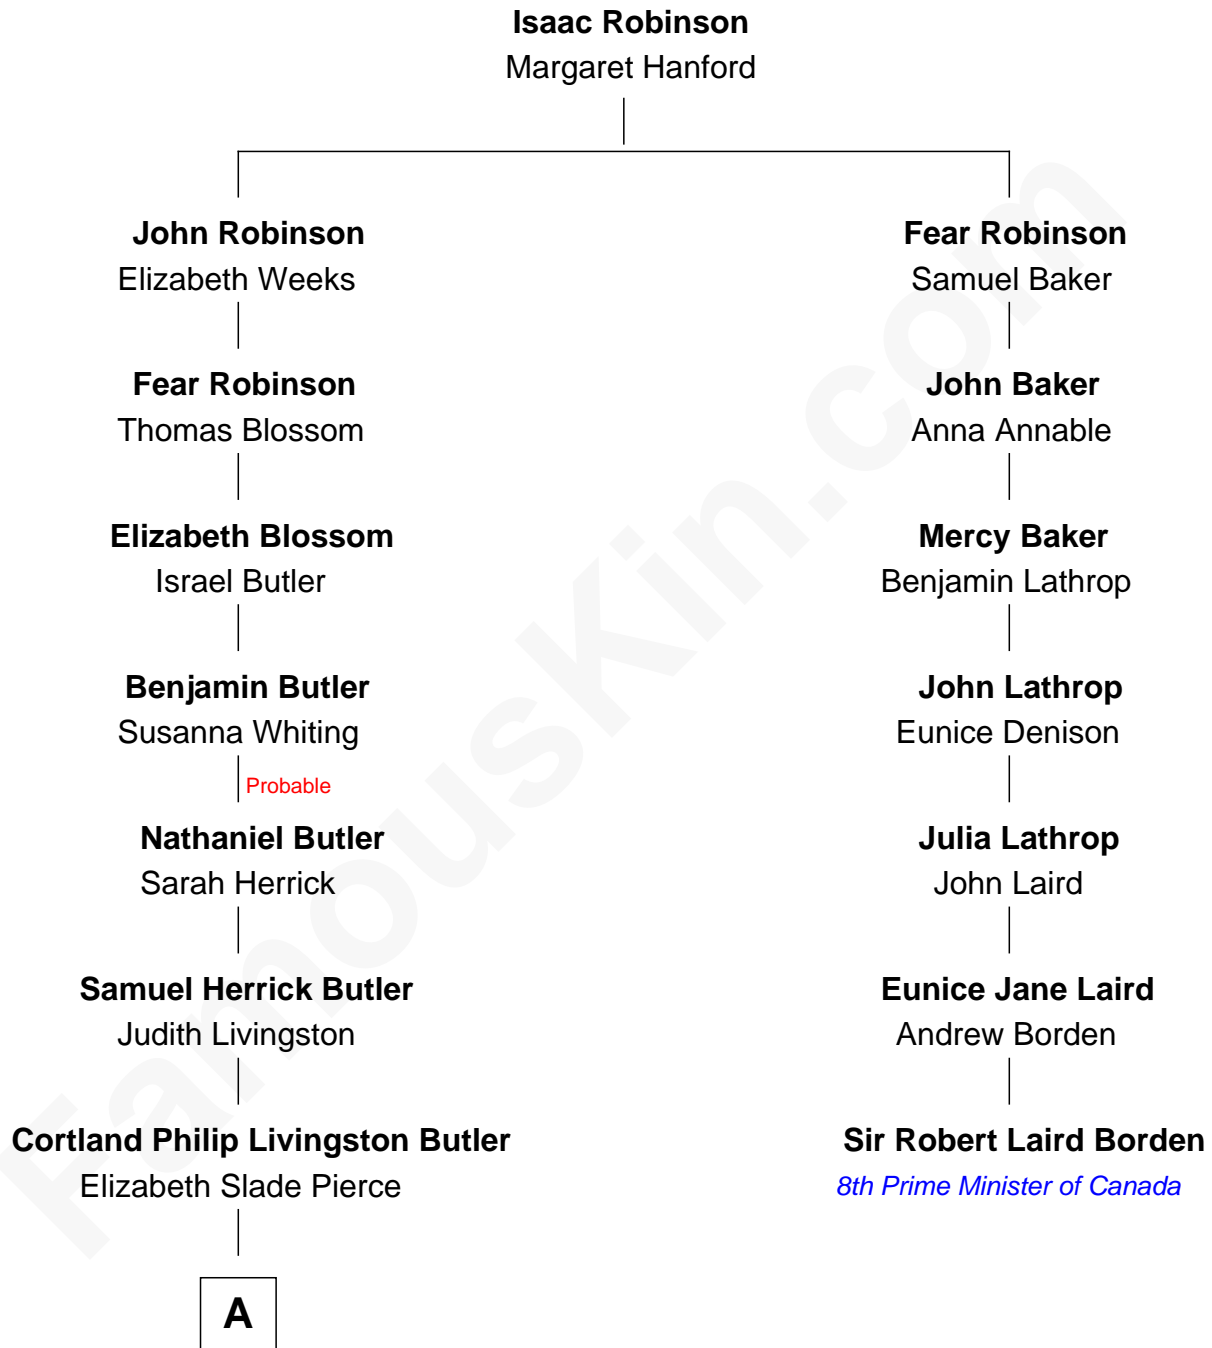

FamousKin.com
Relationship Chart of
George H. W. Bush
41st U.S. President

6th cousin 4 times removed of
Sir Robert Laird Borden
8th Prime Minister of Canada

A

—
Mary Elizabeth Butler
Robert Emmet Sheldon

—
Flora Sheldon
Samuel Prescott Bush

—
Prescott Sheldon Bush
Dorothy Wear Walker

—
George H. W. Bush
41st U.S. President

FamousKin.com