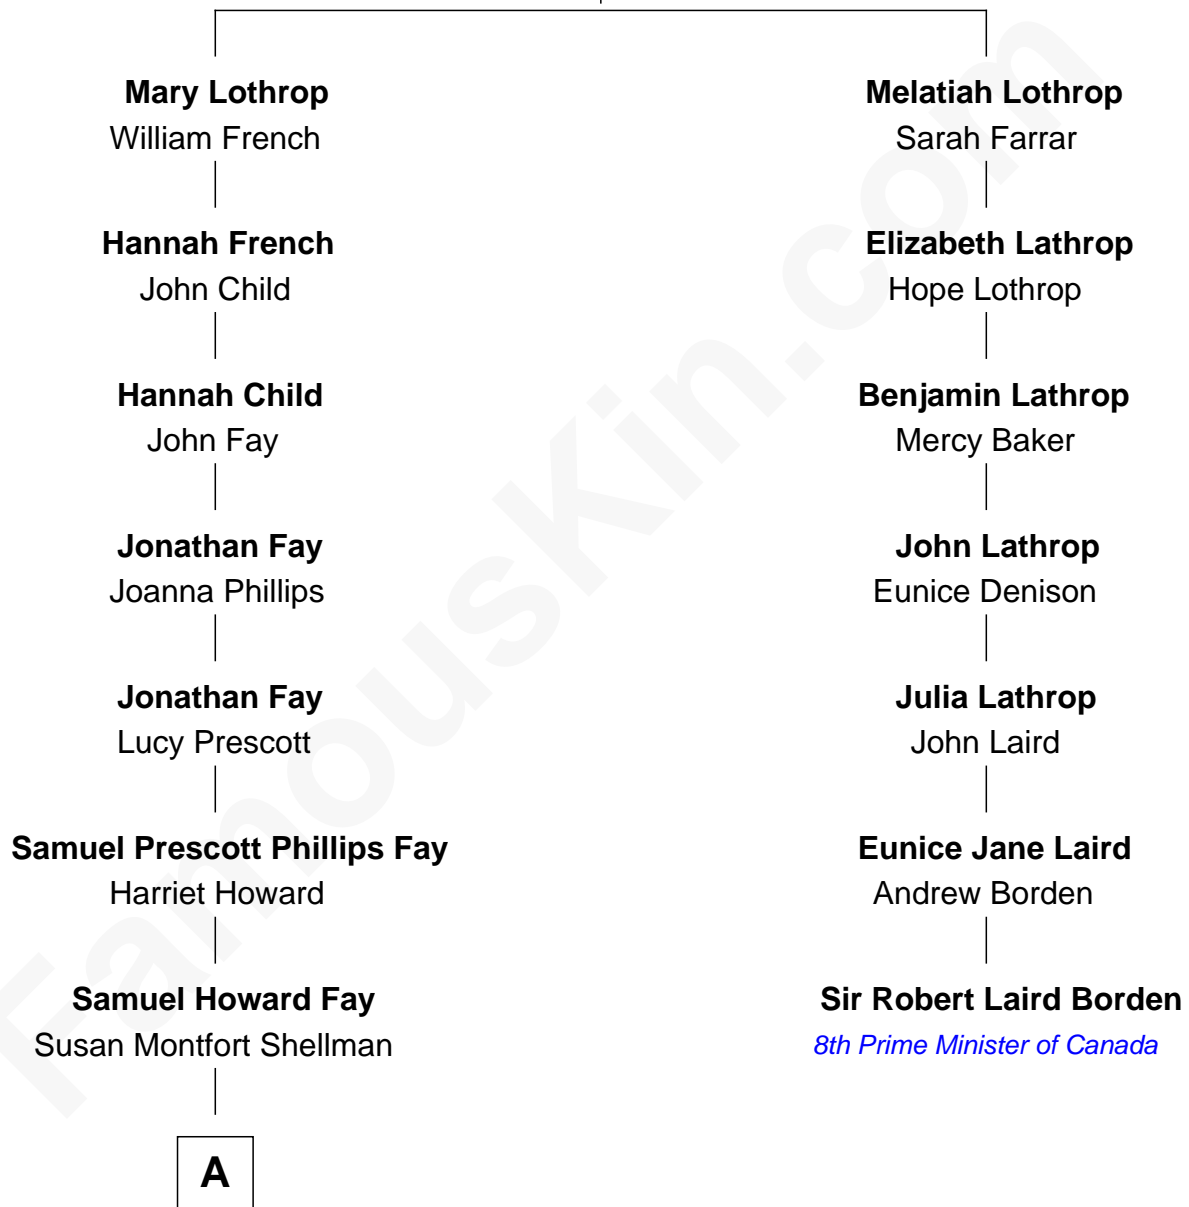

FamousKin.com Relationship Chart of

George H. W. Bush

41st U.S. President

6th cousin 4 times removed of

Sir Robert Laird Borden

8th Prime Minister of Canada

Thomas Lothrop

Sarah Learned

A

—
Harriet Eleanor Fay
Rev. James Smith Bush

—
Samuel Prescott Bush
Flora Sheldon

—
Prescott Sheldon Bush
Dorothy Wear Walker

—
George H. W. Bush
41st U.S. President

FamousKin.com