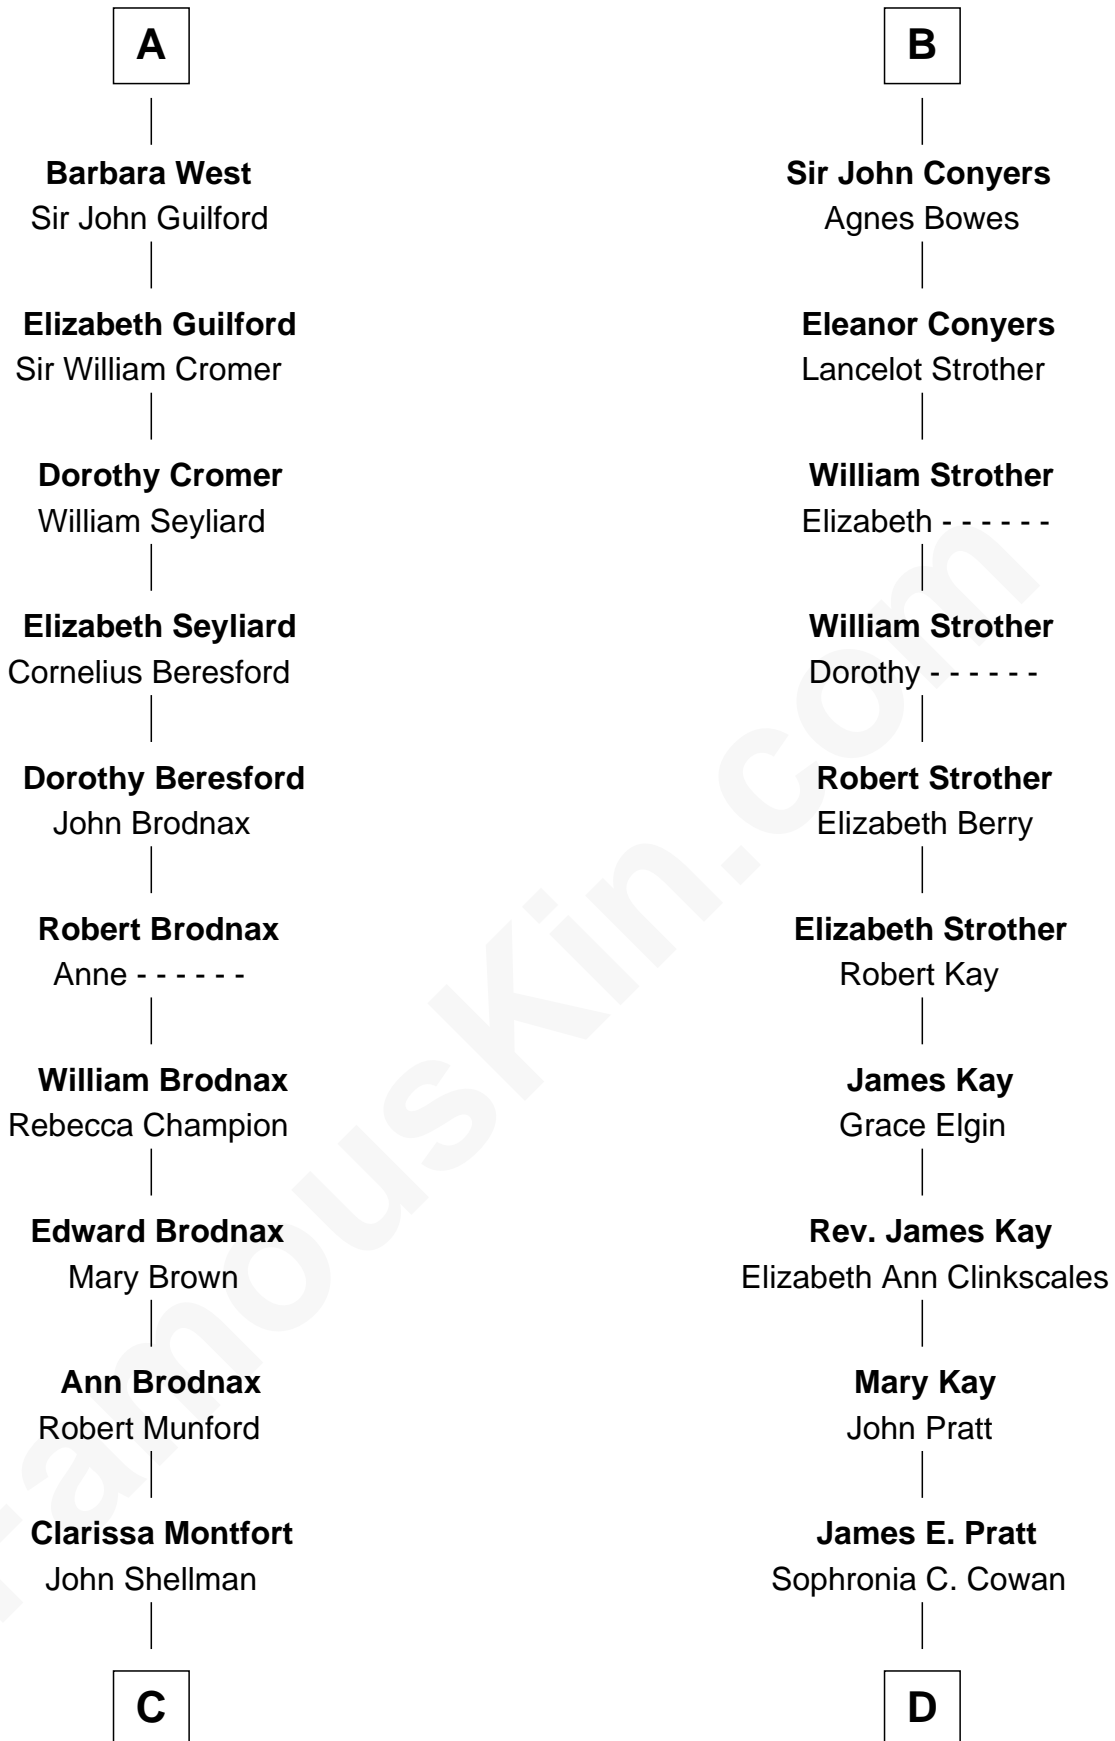

FamousKin.com
Relationship Chart of
George H. W. Bush
41st U.S. President

19th cousin 2 times removed of
Jimmy Carter
39th U.S. President

C

Susan Montfort Shellman

Samuel Howard Fay

Harriet Eleanor Fay

Rev. James Smith Bush

Samuel Prescott Bush

Flora Sheldon

Prescott Sheldon Bush

Dorothy Wear Walker

George H. W. Bush

41st U.S. President

D

Nina Pratt

William Archibald Carter

Earl Carter

Lillian Gordy

Jimmy Carter

39th U.S. President

FamousKin.com