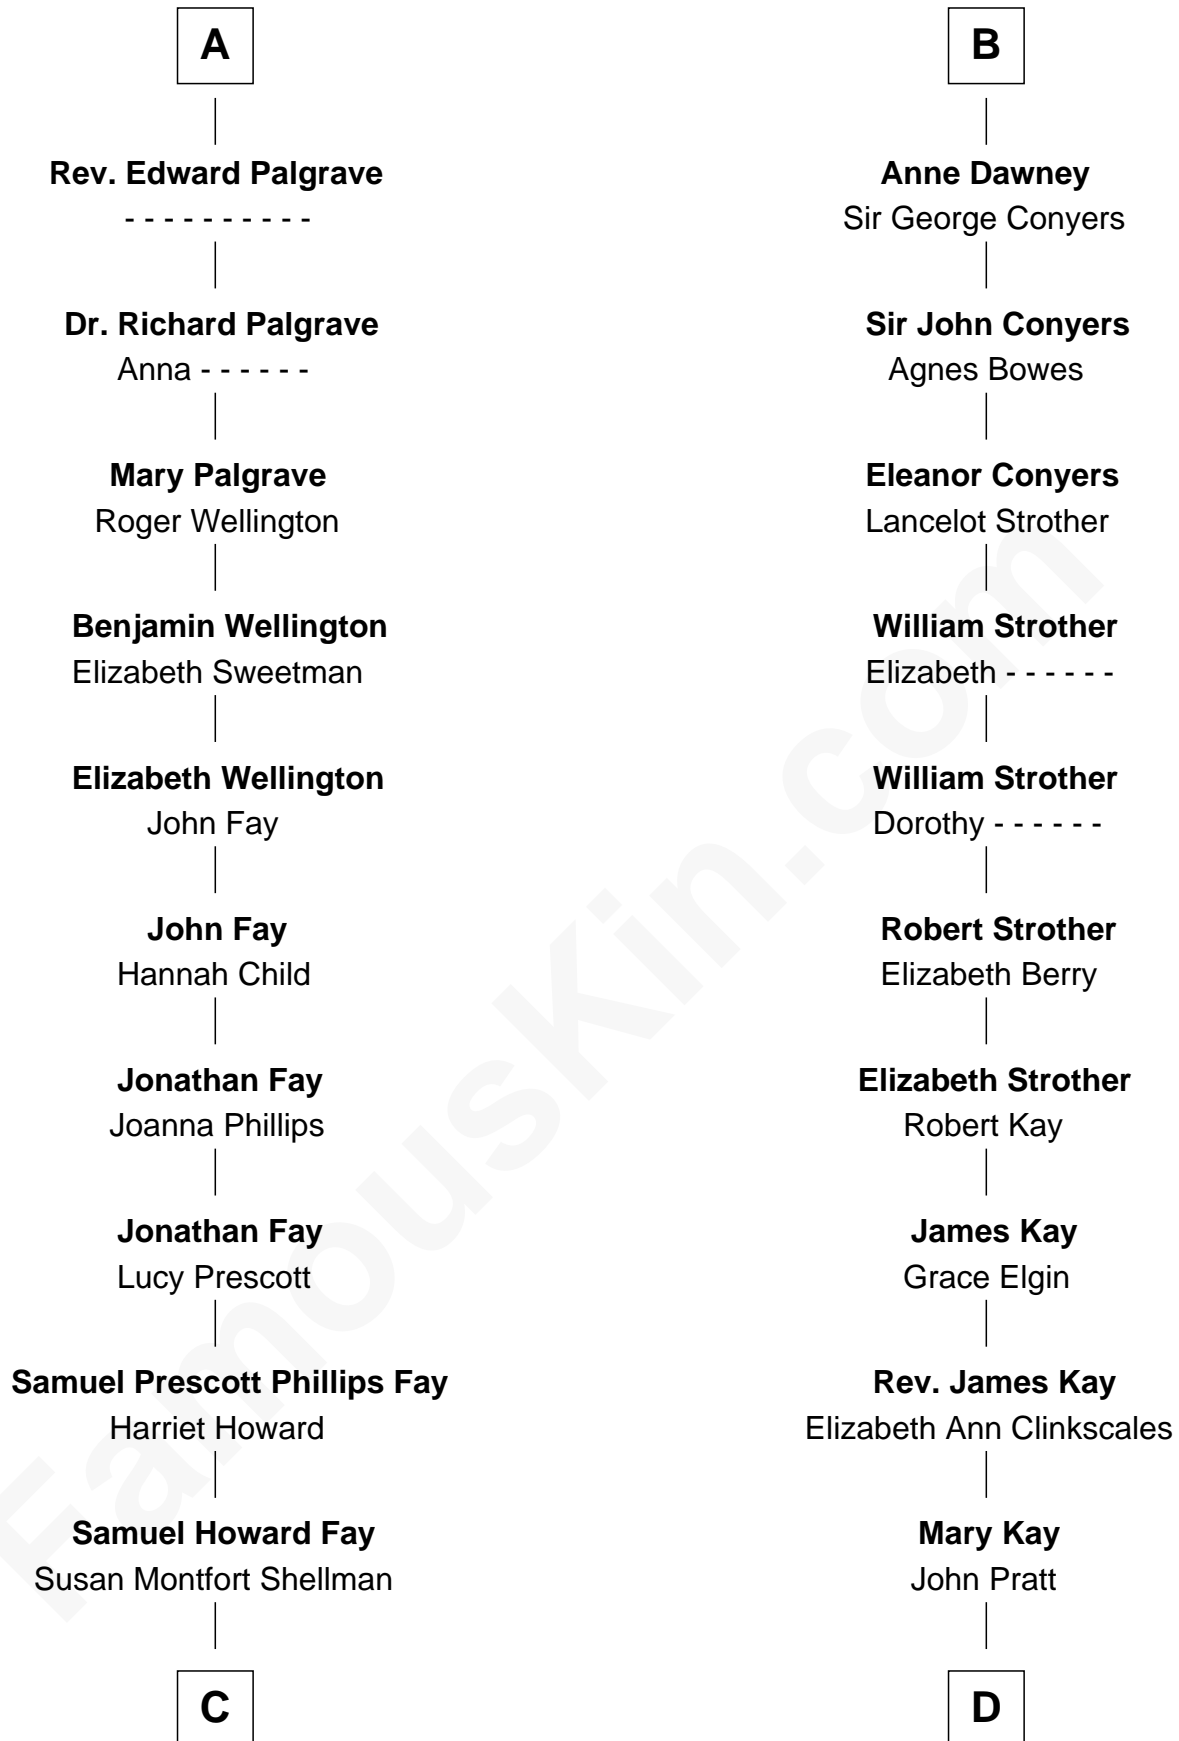

# FamousKin.com Relationship Chart of

**George H. W. Bush**

*41st U.S. President*

20th cousin of

**Jimmy Carter**

*39th U.S. President*

**Richard Fitzalan**  
Eleanor Plantagenet

**C**

**Harriet Eleanor Fay**  
Rev. James Smith Bush

**Samuel Prescott Bush**  
Flora Sheldon

**Prescott Sheldon Bush**  
Dorothy Wear Walker

**George H. W. Bush**  
*41st U.S. President*

**D**

**James E. Pratt**  
Sophronia C. Cowan

**Nina Pratt**  
William Archibald Carter

**Earl Carter**  
Lillian Gordy

**Jimmy Carter**  
*39th U.S. President*