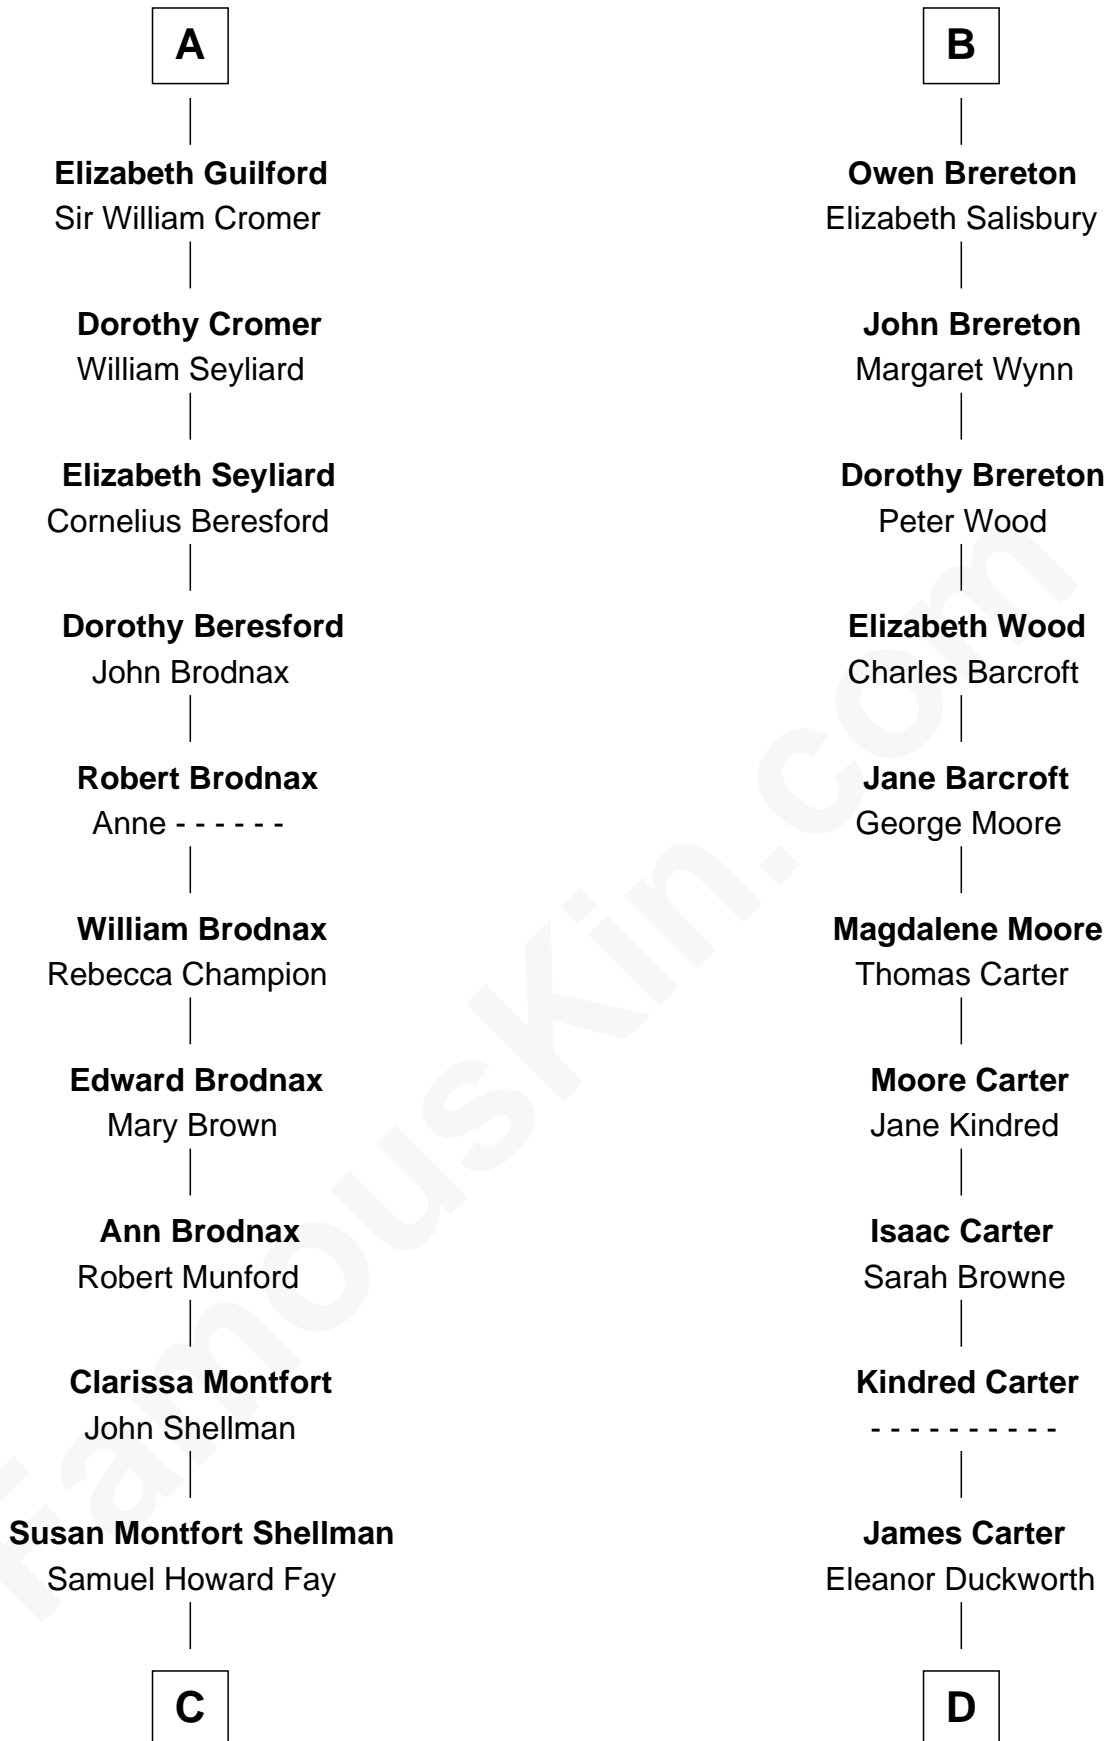

FamousKin.com Relationship Chart of

George H. W. Bush

41st U.S. President

20th cousin 1 time removed of

Jimmy Carter

39th U.S. President

Sir Robert de Holland

Maude la Zouche

C

Harriet Eleanor Fay
Rev. James Smith Bush

Samuel Prescott Bush
Flora Sheldon

Prescott Sheldon Bush
Dorothy Wear Walker

George H. W. Bush
41st U.S. President

D

Wiley Carter
Ann Ansley

Littleberry Walker Carter
Mary Ann Diligent Seals

William Archibald Carter
Nina Pratt

Earl Carter
Lillian Gordy

Jimmy Carter
39th U.S. President