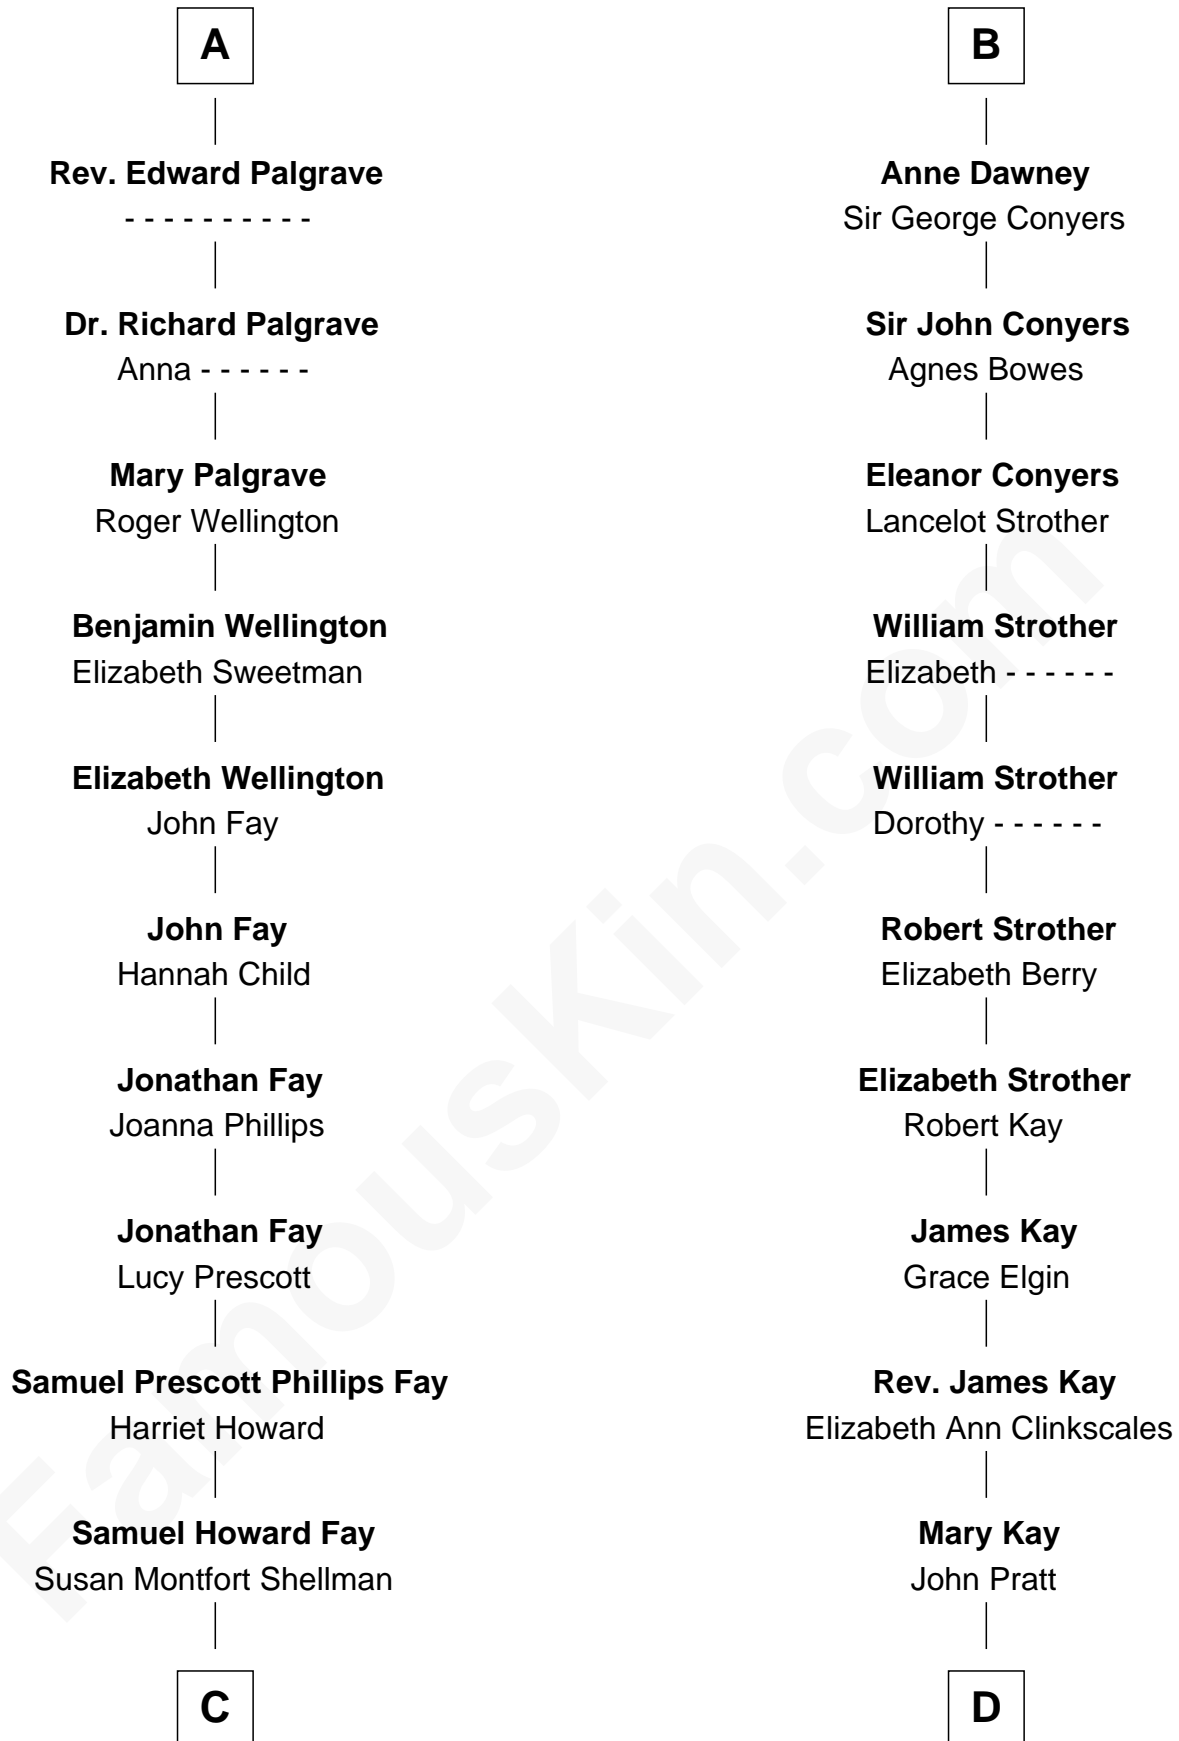

FamousKin.com Relationship Chart of

George H. W. Bush

41st U.S. President

20th cousin of

Jimmy Carter

39th U.S. President

Sir William de Bohun
Elizabeth de Badlesmere

C

Harriet Eleanor Fay
Rev. James Smith Bush

Samuel Prescott Bush
Flora Sheldon

Prescott Sheldon Bush
Dorothy Wear Walker

George H. W. Bush
41st U.S. President

D

James E. Pratt
Sophronia C. Cowan

Nina Pratt
William Archibald Carter

Earl Carter
Lillian Gordy

Jimmy Carter
39th U.S. President