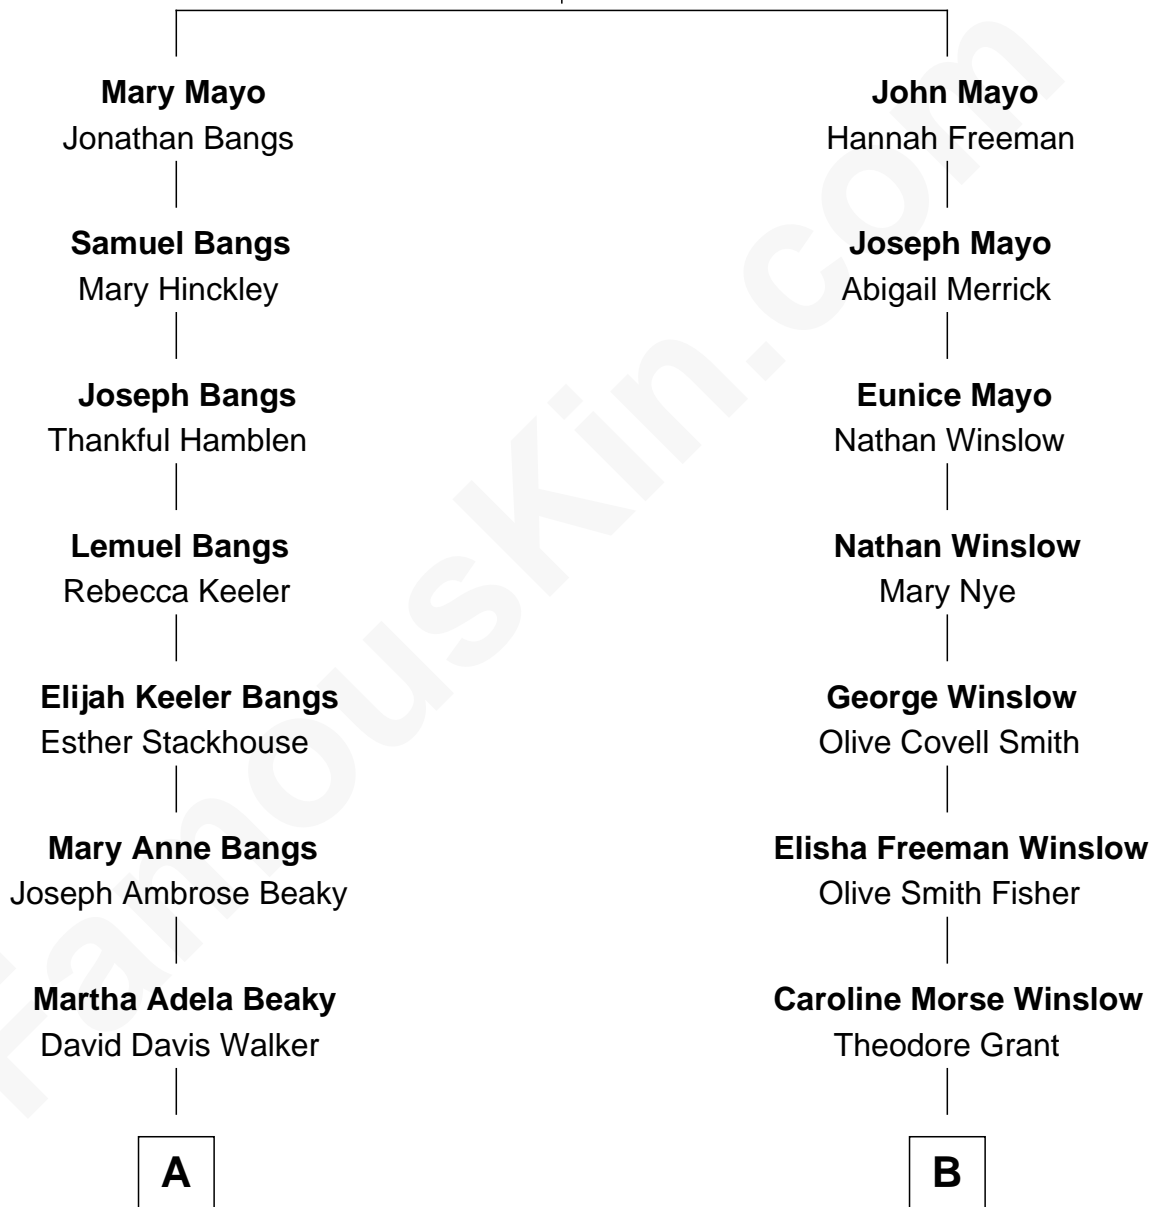

FamousKin.com
Relationship Chart of
George H. W. Bush
41st U.S. President

9th cousin 1 time removed of

Arthur Ochs Sulzberger Jr.
New York Times Publisher

Samuel Mayo
 Tamezin Lumpkin

A

George Herbert Walker

Lucretia Wear

Dorothy Wear Walker

Prescott Sheldon Bush

George H. W. Bush

41st U.S. President

B

Theodore Elisha Grant

Annie Louise Alden