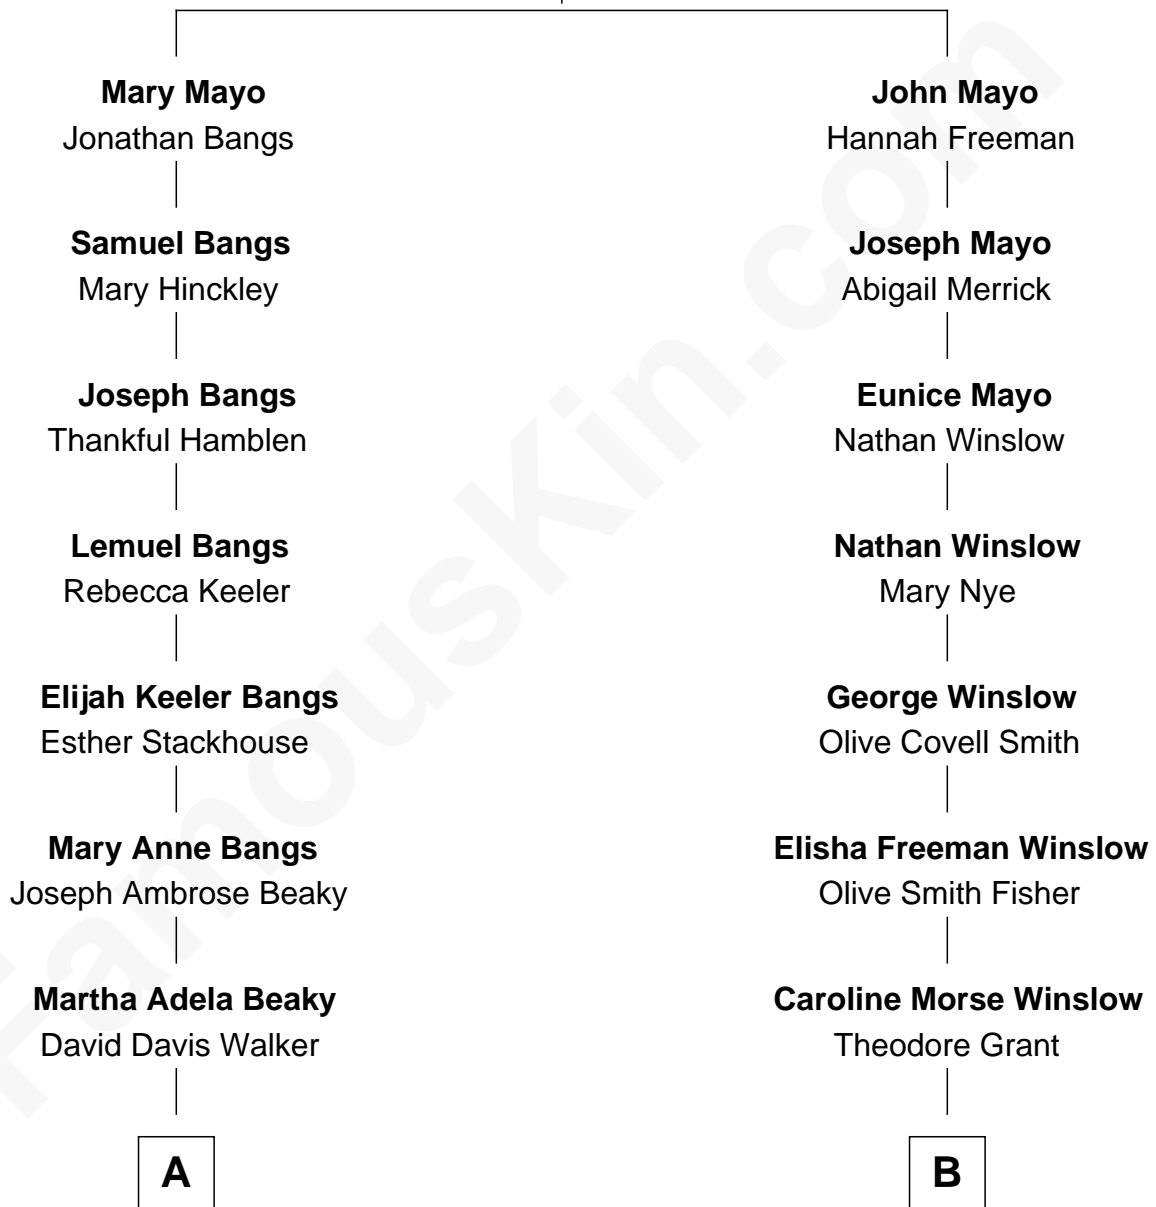

**FamousKin.com**  
**Relationship Chart of**  
**George H. W. Bush**  
*41st U.S. President*

**9th cousin 2 times removed of**  
**Arthur Gregg Sulzberger**  
*New York Times Publisher*

**Samuel Mayo**  
 Tamezin Lumpkin

**A**

**George Herbert Walker**

Lucretia Wear

**Dorothy Wear Walker**

Prescott Sheldon Bush

**George H. W. Bush**

*41st U.S. President*

**B**

**Theodore Elisha Grant**

Annie Louise Alden

**Theodore Francis Grant**

Helen Macdonald

**Barbara Winslow Grant**

Arthur Ochs Sulzberger

**Arthur Ochs Sulzberger**

Gail Gregg