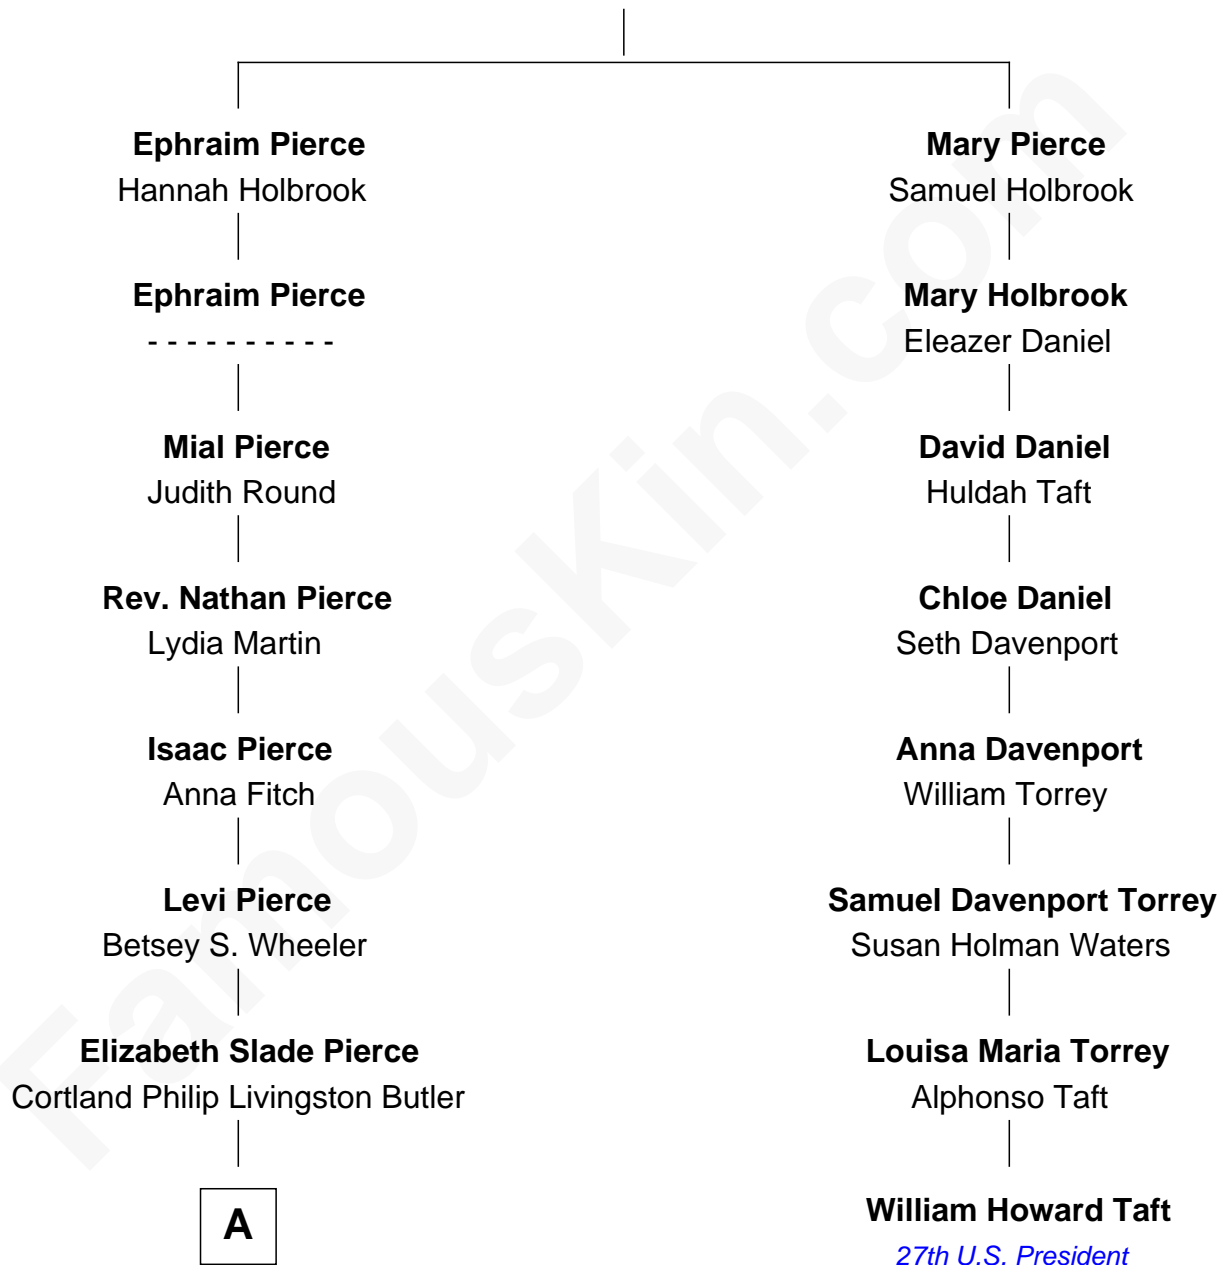

FamousKin.com Relationship Chart of

George H. W. Bush

41st U.S. President

7th cousin 3 times removed of

William Howard Taft

27th U.S. President

Michael Pierce

Persis Eames

A

—
Mary Elizabeth Butler
Robert Emmet Sheldon

—
Flora Sheldon
Samuel Prescott Bush

—
Prescott Sheldon Bush
Dorothy Wear Walker

—
George H. W. Bush
41st U.S. President

FamousKin.com