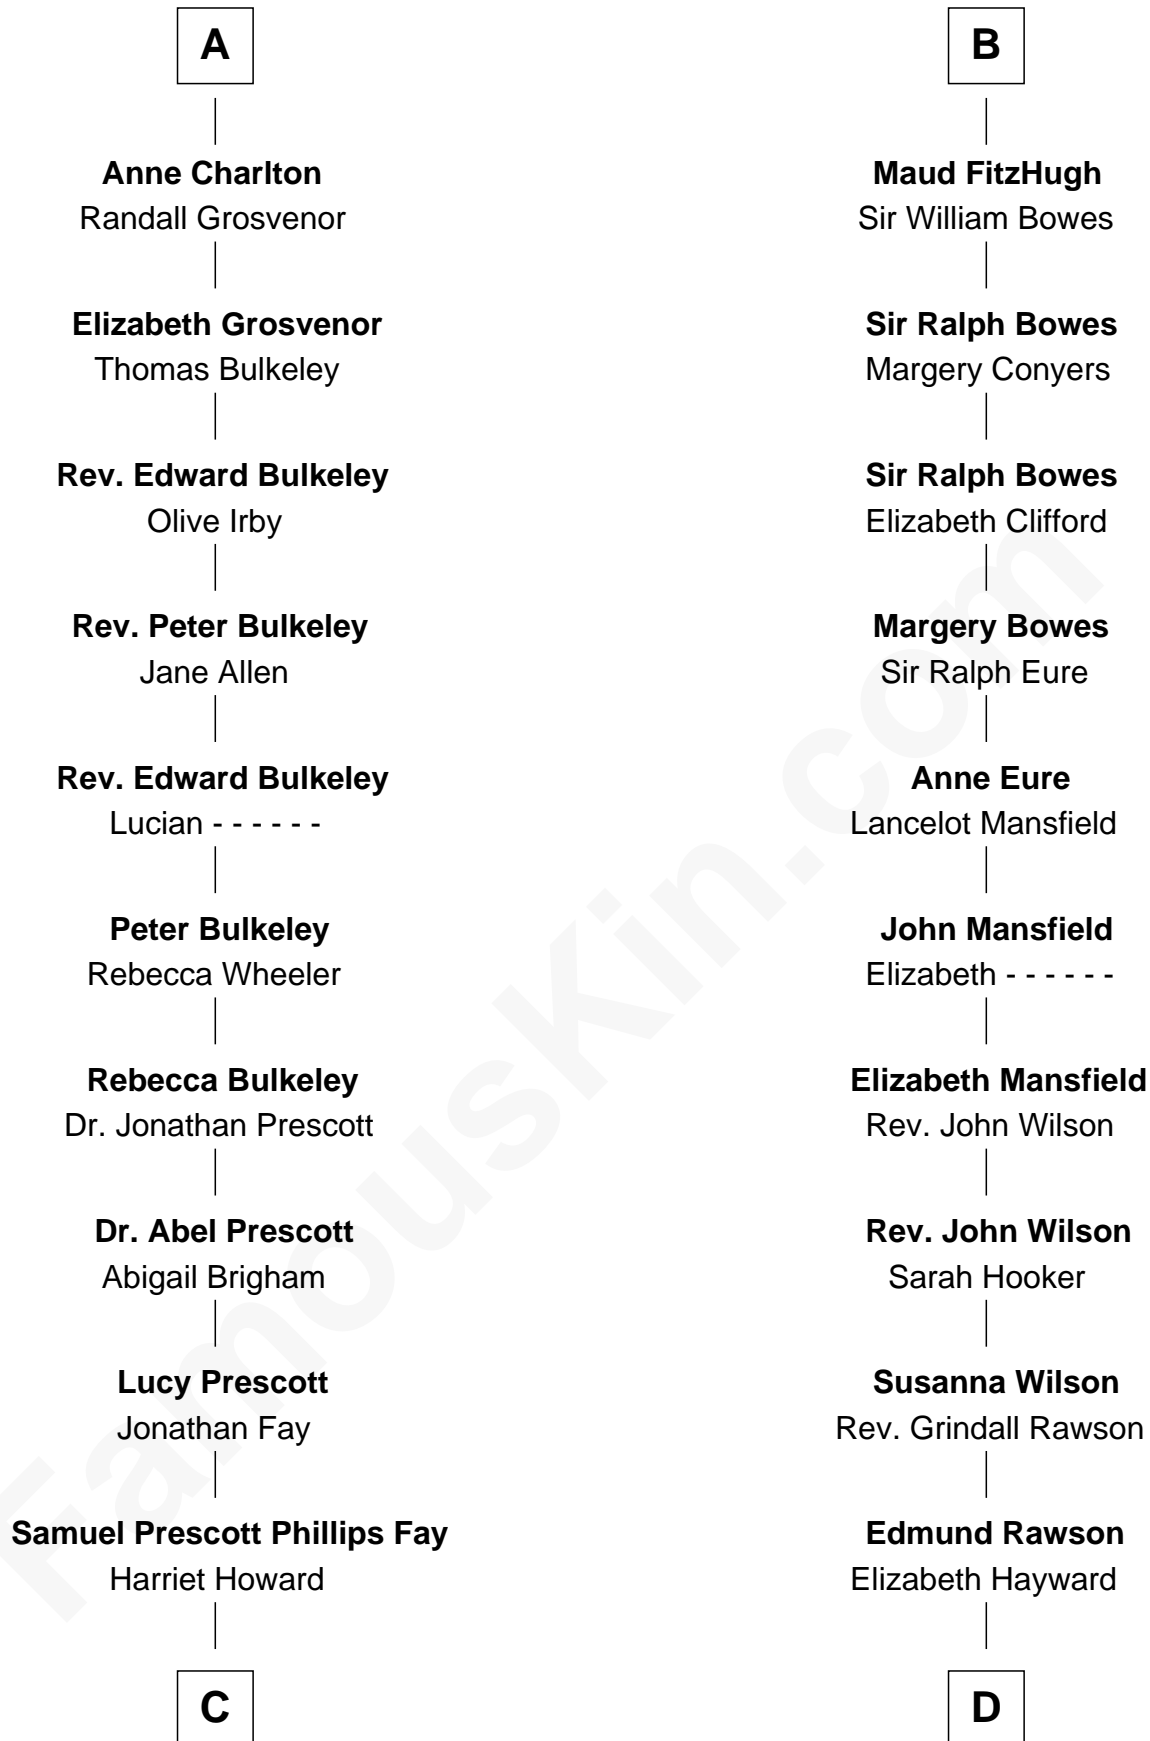

FamousKin.com Relationship Chart of

George H. W. Bush

41st U.S. President

21st cousin of

William Howard Taft

27th U.S. President

Sir Roger de Somery

Nichole d'Aubenev

Richard Charlton
Elizabeth Mainwaring

A

Joan de Somery
John IV le Strange

John V le Strange
Maud de Walton

John VI le Strange
Iseult - - - - -

Roger le Strange
Maud - - - - -

Sir Roger le Strange
Aline Fitzalan

Lucy le Strange
Sir William Willoughby

Margery Willoughby
Sir William FitzHugh

B

C

Samuel Howard Fay
Susan Montfort Shellman

Harriet Eleanor Fay
Rev. James Smith Bush

Samuel Prescott Bush
Flora Sheldon

Prescott Sheldon Bush
Dorothy Wear Walker

George H. W. Bush
41st U.S. President

D

Abner Rawson
Mary Allen

Rhoda Rawson
Aaron Taft

Peter Rawson Taft
Sylvia Howard

Alphonso Taft
Louisa Maria Torrey

William Howard Taft
27th U.S. President