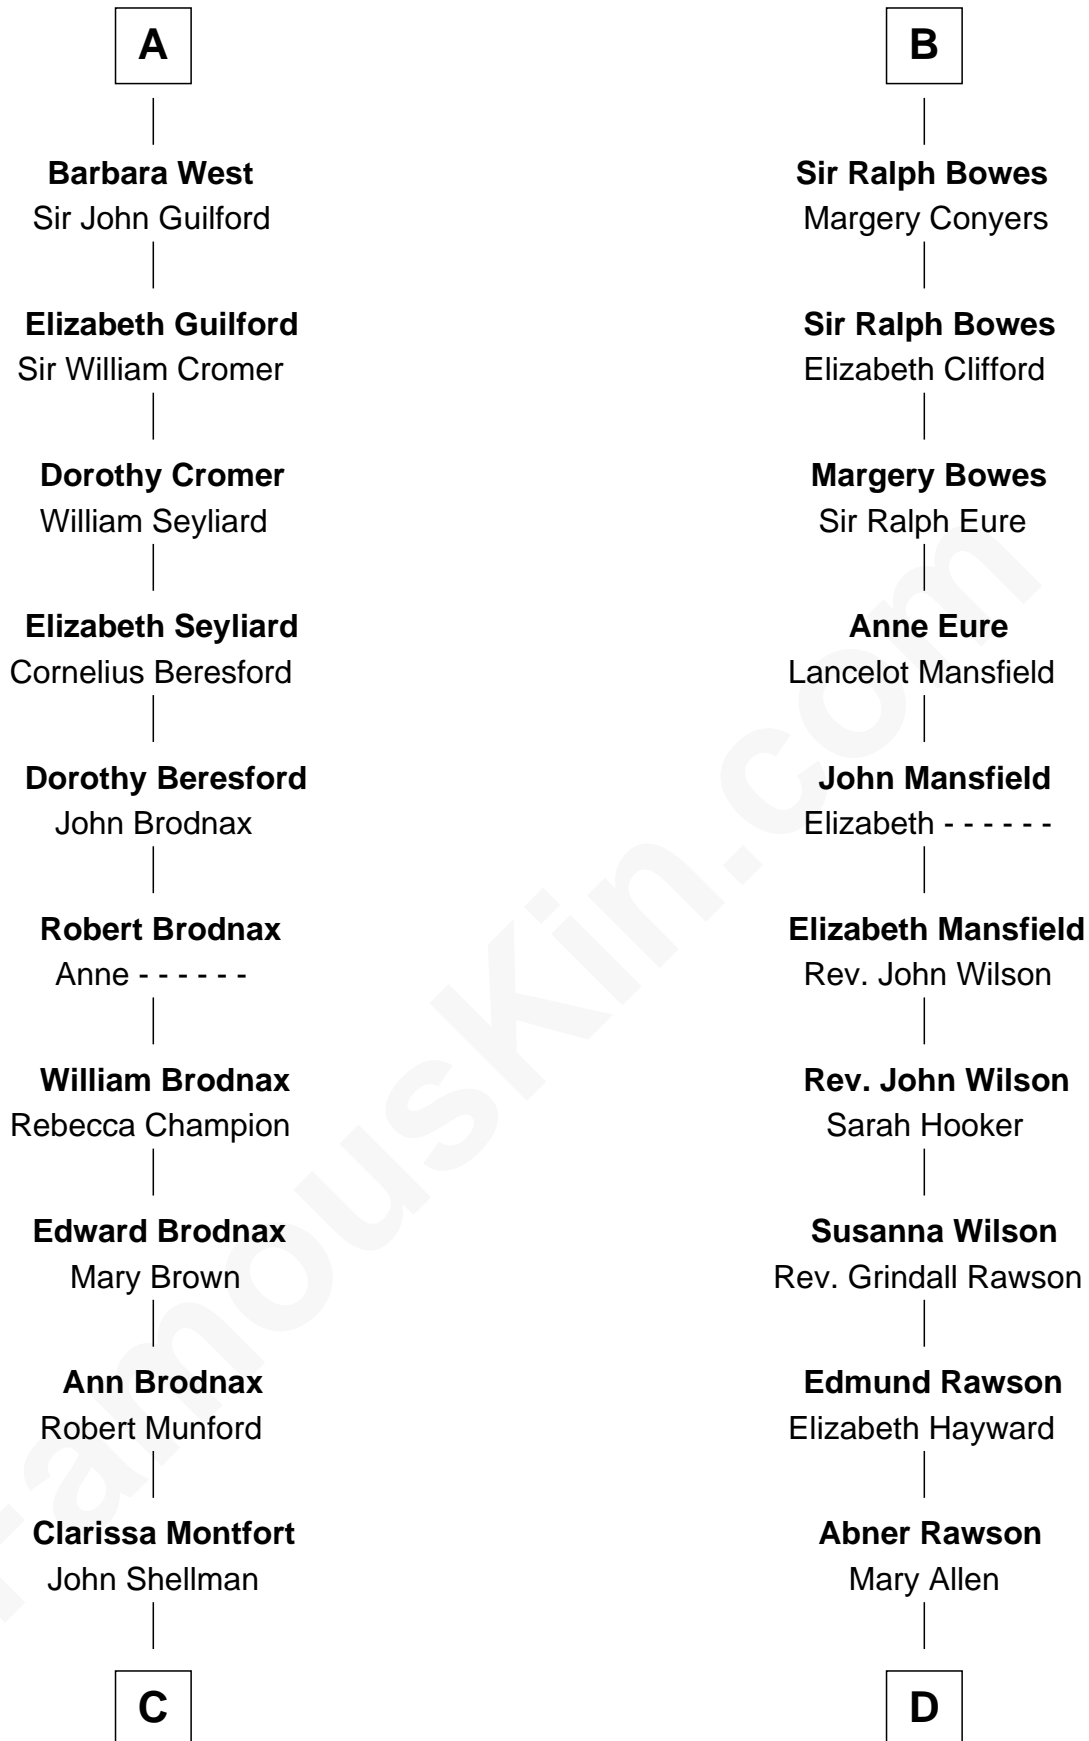

FamousKin.com Relationship Chart of

George H. W. Bush

41st U.S. President

20th cousin 1 time removed of

William Howard Taft

27th U.S. President

John IV le Strange

Joan de Somery

Dorothy Wear Walker

George H. W. Bush

41st U.S. President

D

Rhoda Rawson

Aaron Taft

Peter Rawson Taft

Sylvia Howard

Alphonso Taft

Louisa Maria Torrey

William Howard Taft

27th U.S. President