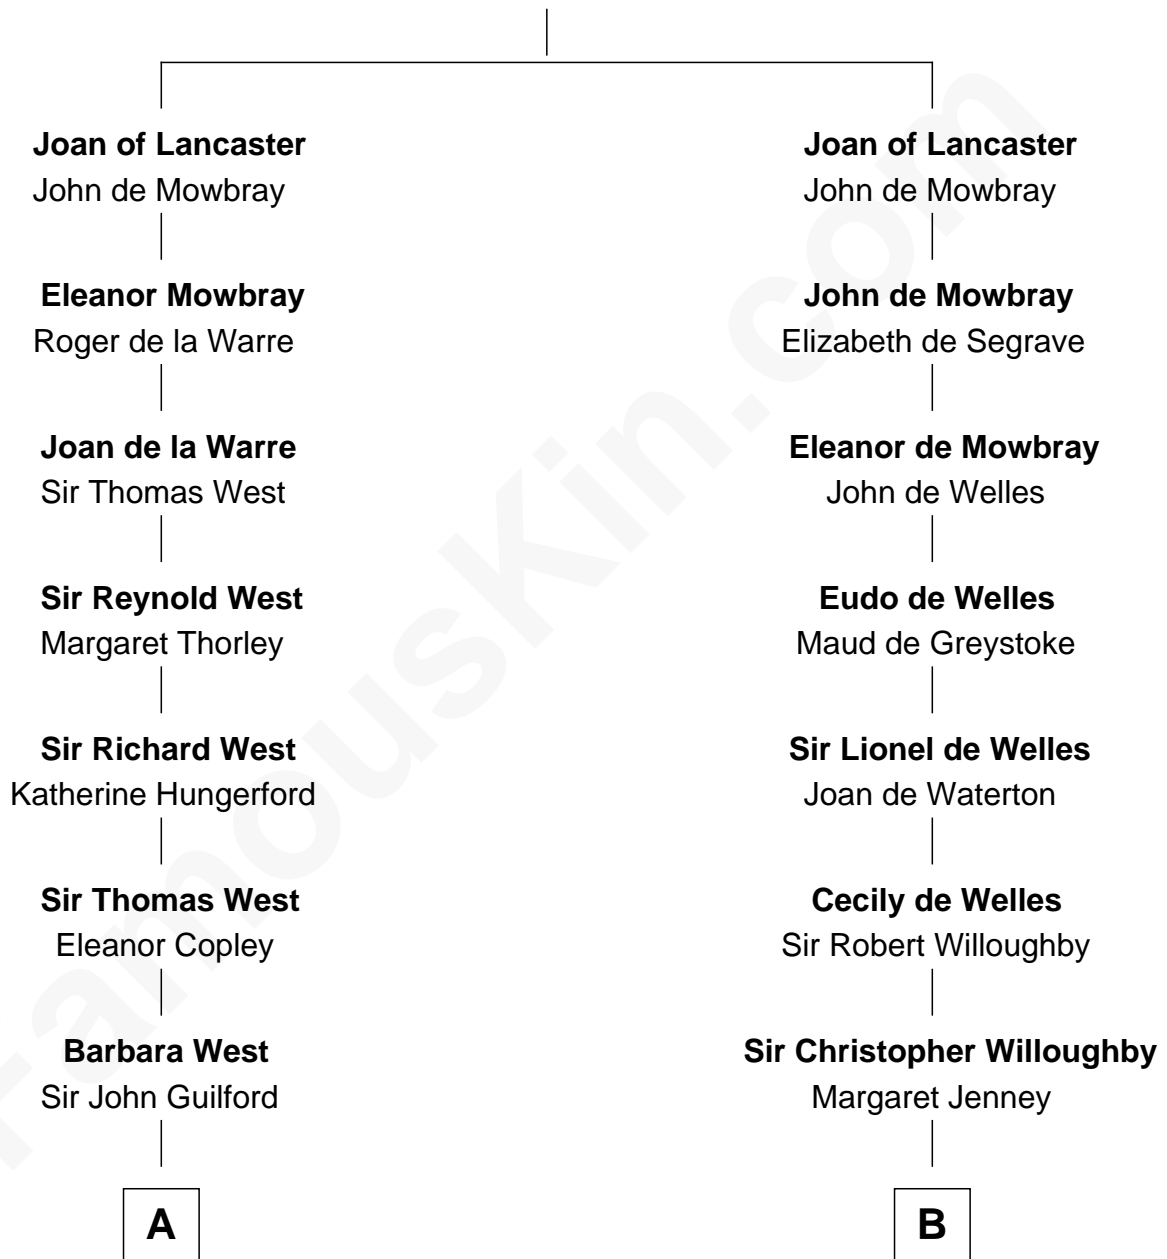

# FamousKin.com Relationship Chart of

**George H. W. Bush**

*41st U.S. President*

19th cousin 1 time removed of

**William Howard Taft**

*27th U.S. President*

**Henry Plantagenet**

Maud de Chaworth

**C**

**Harriet Eleanor Fay**  
Rev. James Smith Bush

**Samuel Prescott Bush**  
Flora Sheldon

**Prescott Sheldon Bush**  
Dorothy Wear Walker

**George H. W. Bush**  
*41st U.S. President*

**D**

**Peter Rawson Taft**  
Sylvia Howard

**Alphonso Taft**  
Louisa Maria Torrey

**William Howard Taft**  
*27th U.S. President*

FamousKin.com