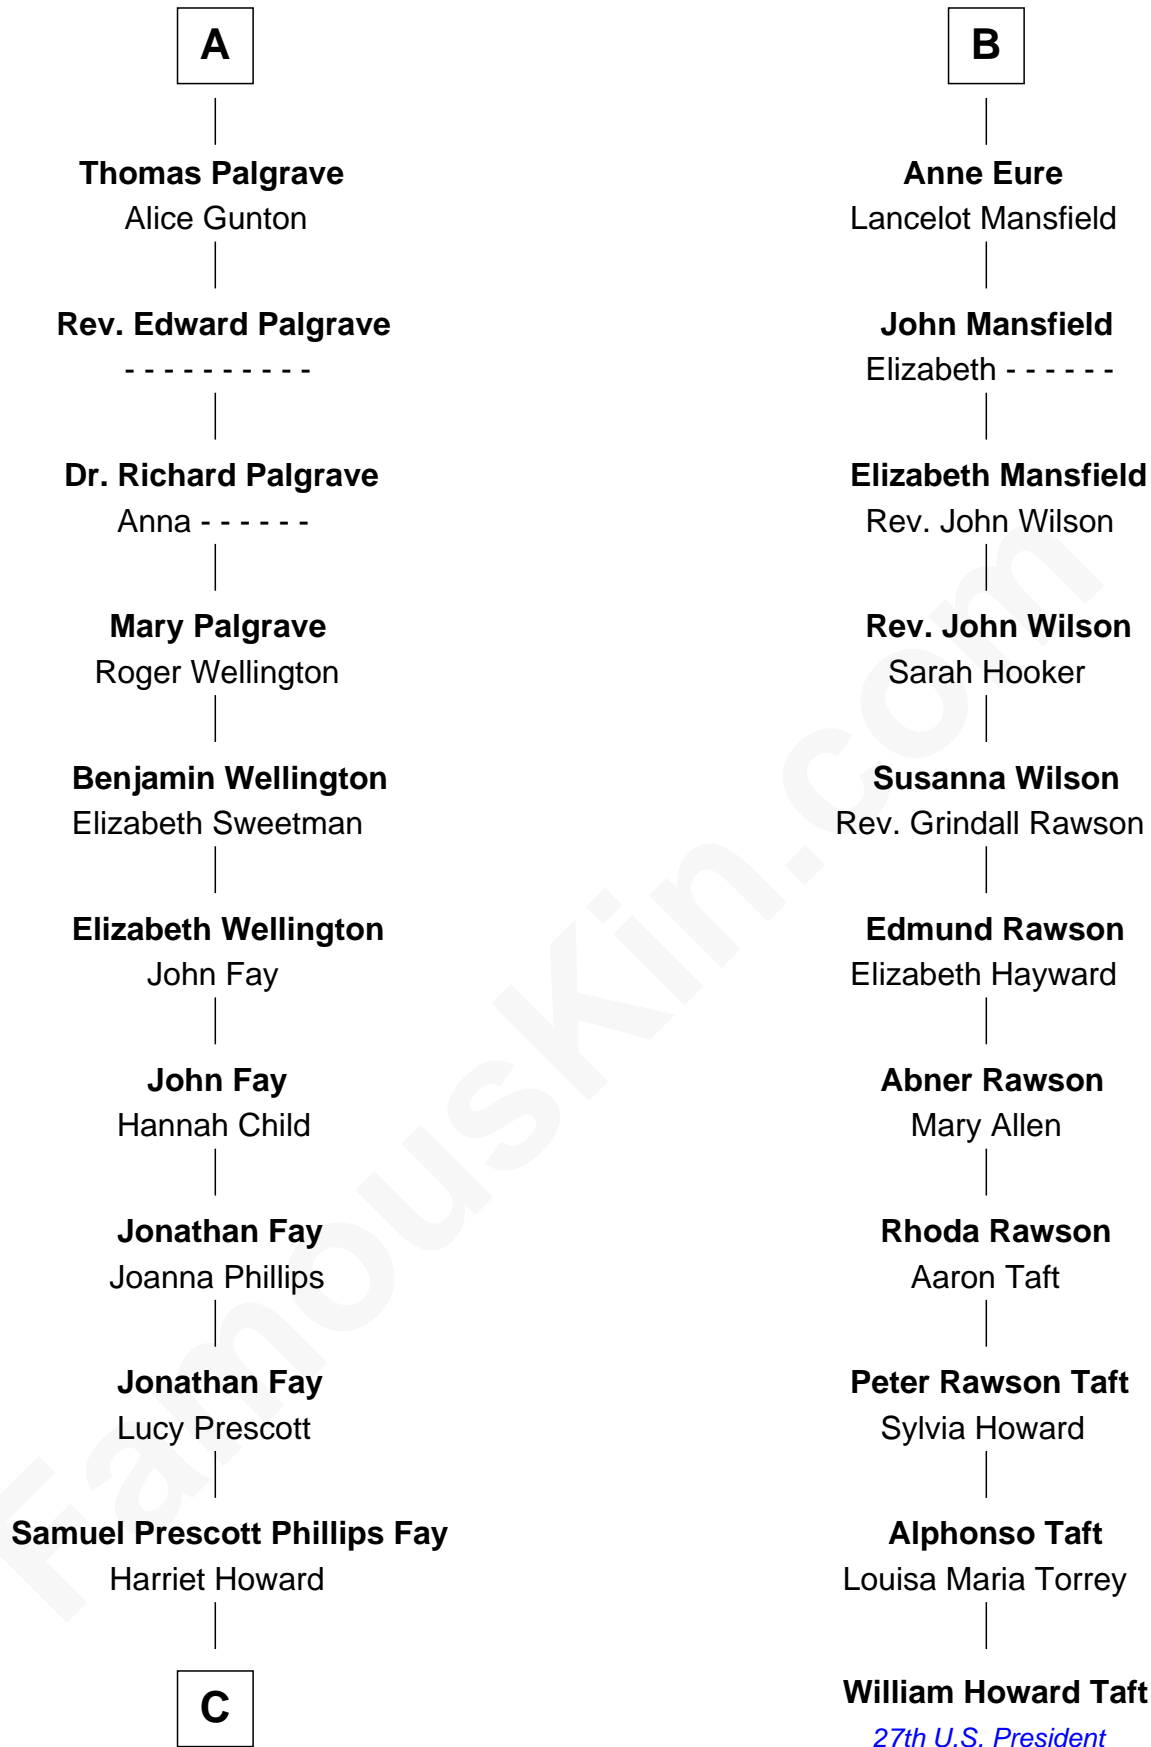

FamousKin.com
Relationship Chart of
George H. W. Bush
41st U.S. President

17th cousin 4 times removed of
William Howard Taft
27th U.S. President

Edmund Fitzalan
 Alice de Warenne

Richard Fitzalan
 Eleanor Plantagenet

Aline Fitzalan
 Sir Roger le Strange

Sir Richard Fitzalan
 Elizabeth de Bohun

Lucy le Strange
 Sir William Willoughby

Elizabeth Fitzalan
 Sir Robert Goushill

Margery Willoughby
 Sir William FitzHugh

Elizabeth Goushill
 Sir Robert Wingfield

Maud FitzHugh
 Sir William Bowes

Elizabeth Wingfield
 Sir William Brandon

Sir Ralph Bowes
 Margery Conyers

Eleanor Brandon
 John Glemham

Sir Ralph Bowes
 Elizabeth Clifford

Anne Glemham
 Henry Palgrave

Margery Bowes
 Sir Ralph Eure

A

B

C

—
Samuel Howard Fay
Susan Montfort Shellman

—
Harriet Eleanor Fay
Rev. James Smith Bush

—
Samuel Prescott Bush
Flora Sheldon

—
Prescott Sheldon Bush
Dorothy Wear Walker

—
George H. W. Bush
41st U.S. President