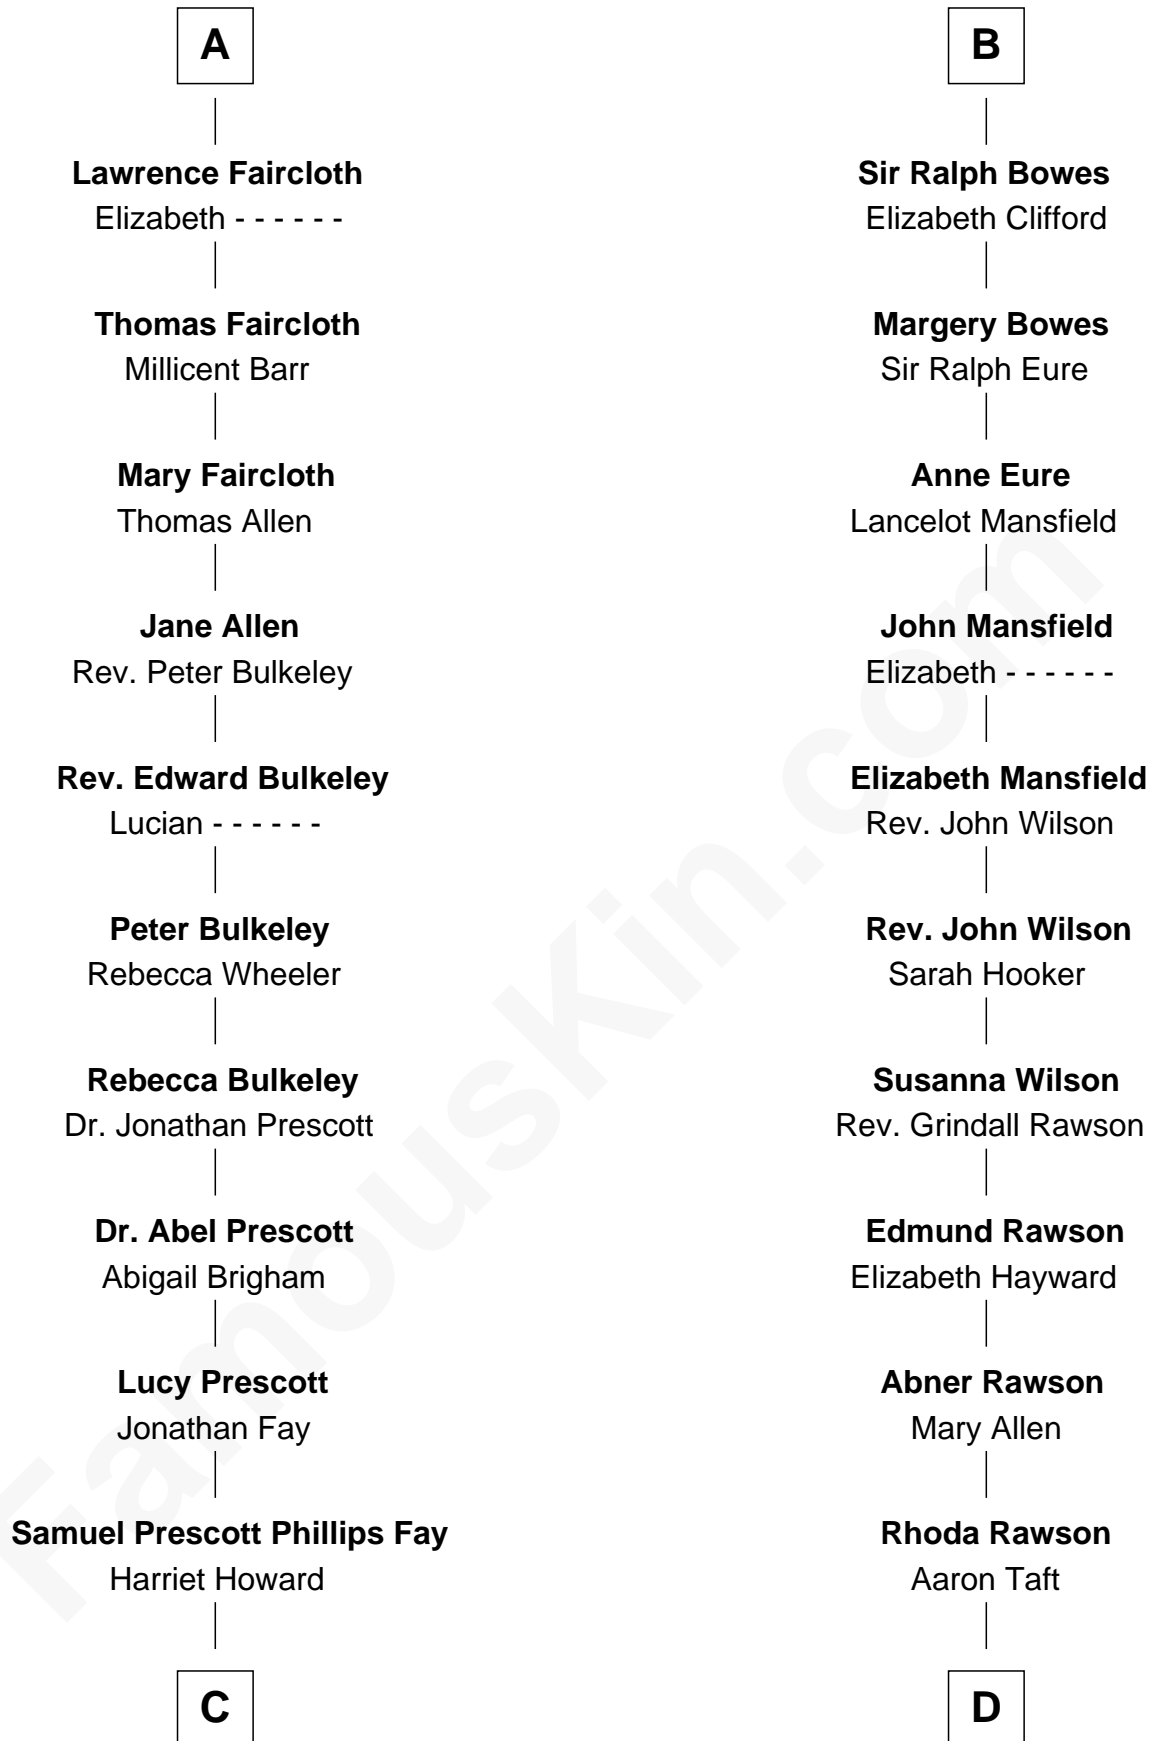

FamousKin.com
Relationship Chart of
George H. W. Bush
41st U.S. President

19th cousin 2 times removed of
William Howard Taft
27th U.S. President

C

Samuel Howard Fay
Susan Montfort Shellman

Harriet Eleanor Fay
Rev. James Smith Bush

Samuel Prescott Bush
Flora Sheldon

Prescott Sheldon Bush
Dorothy Wear Walker

George H. W. Bush
41st U.S. President

D

Peter Rawson Taft
Sylvia Howard

Alphonso Taft
Louisa Maria Torrey

William Howard Taft
27th U.S. President