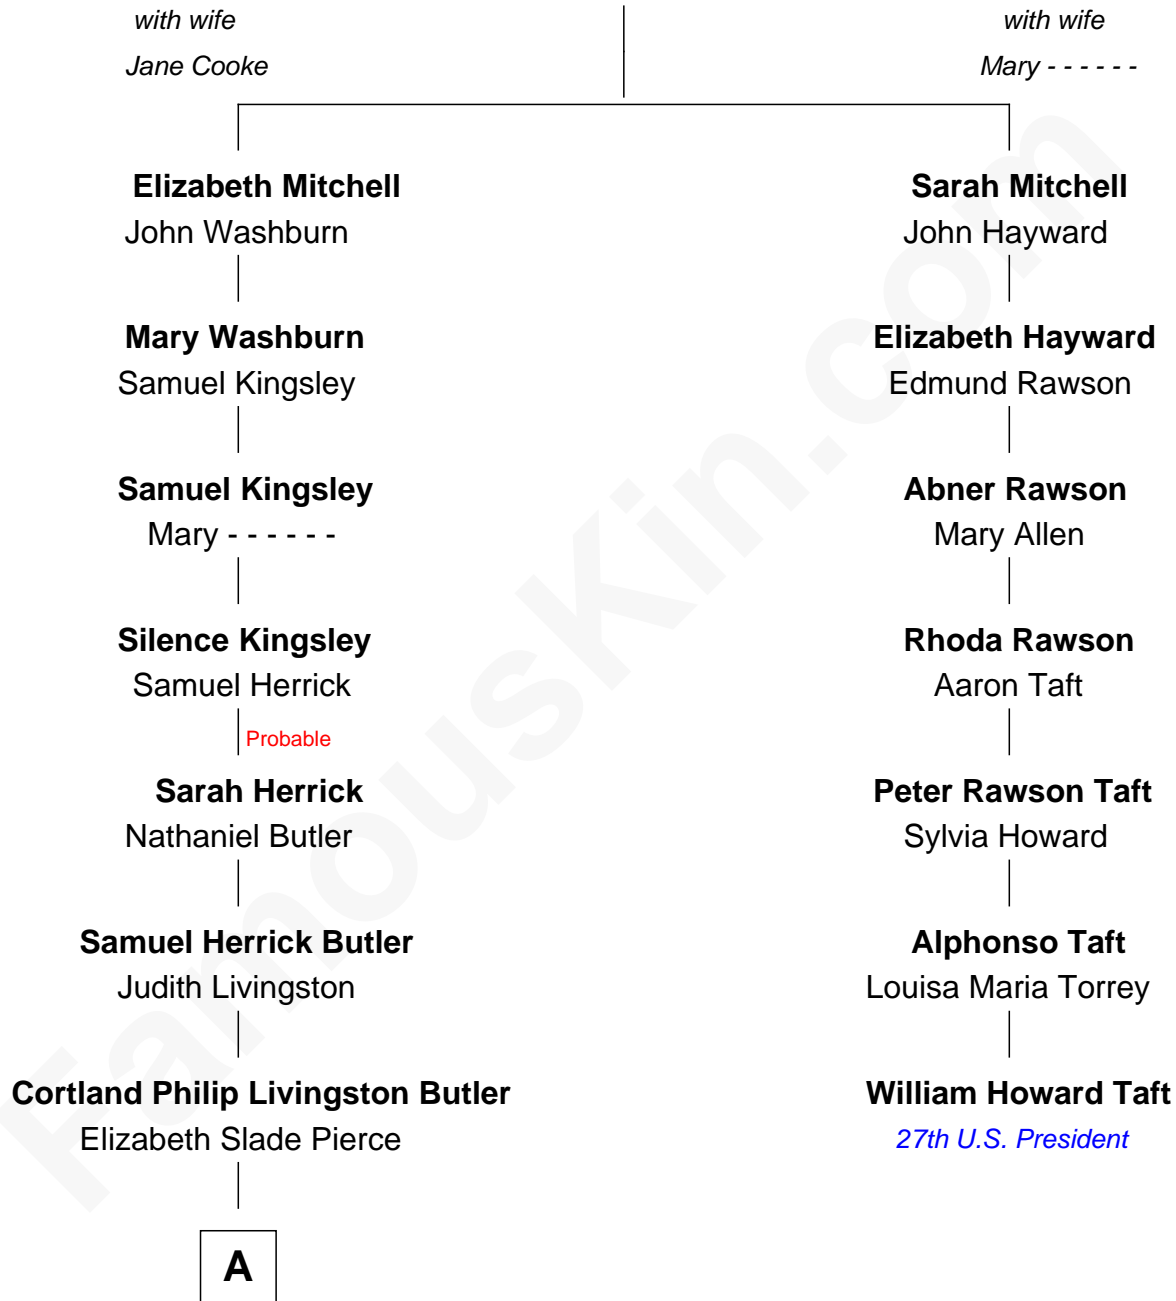

**FamousKin.com**  
**Relationship Chart of**  
**George H. W. Bush**  
*41st U.S. President*

6th cousin 4 times removed of  
**William Howard Taft**  
*27th U.S. President*

**Experience Mitchell**

**A**

—  
**Mary Elizabeth Butler**  
Robert Emmet Sheldon

—  
**Flora Sheldon**  
Samuel Prescott Bush

—  
**Prescott Sheldon Bush**  
Dorothy Wear Walker

—  
**George H. W. Bush**  
*41st U.S. President*

FamousKin.com