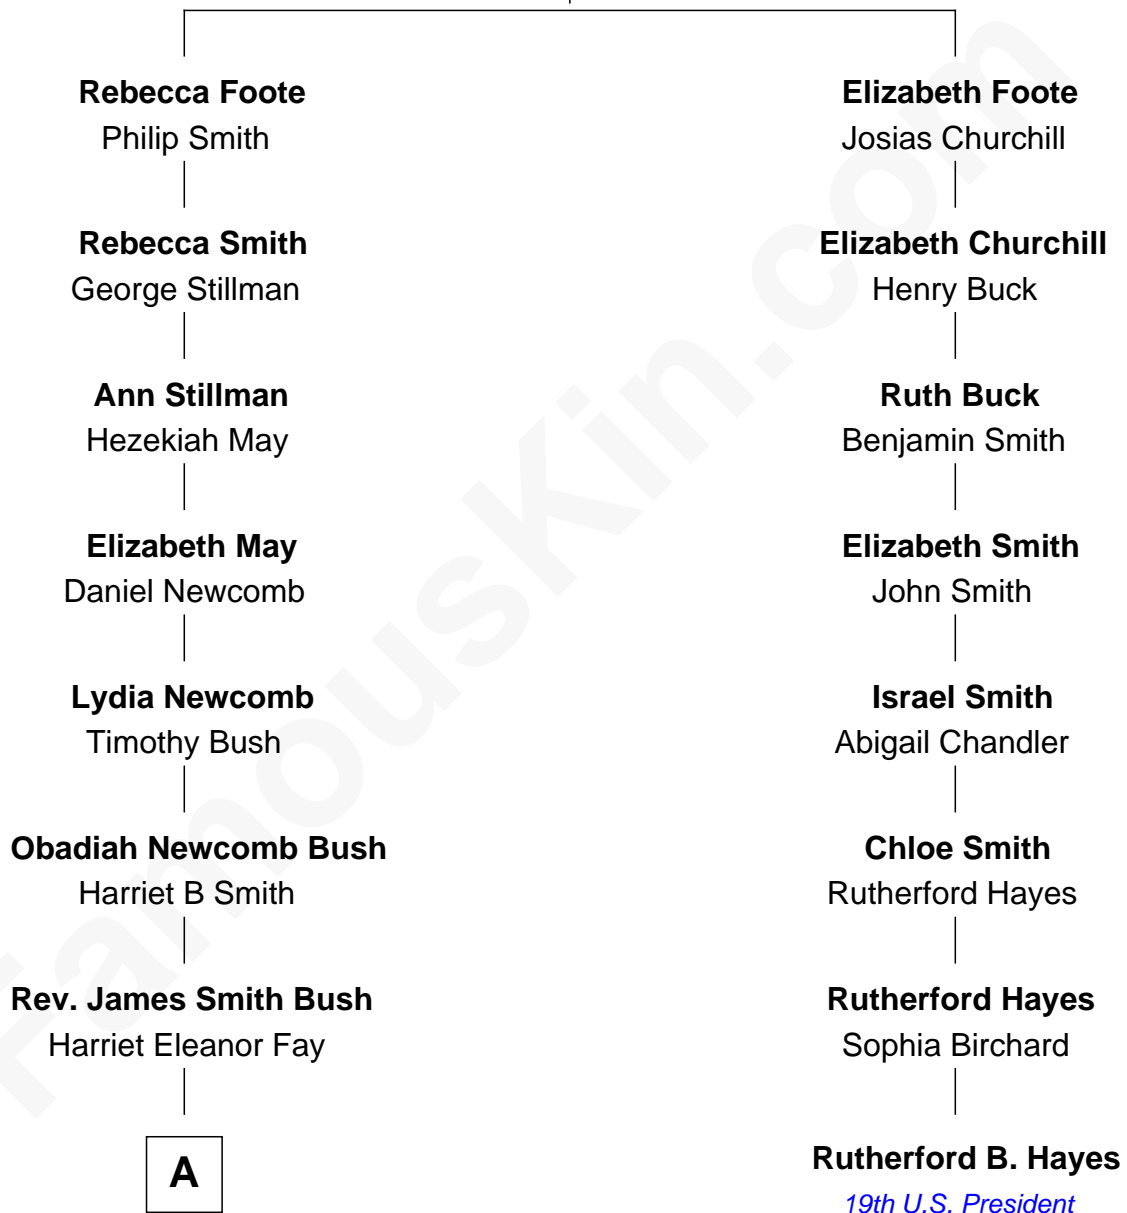

FamousKin.com Relationship Chart of

George H. W. Bush

41st U.S. President

7th cousin 2 times removed of

Rutherford B. Hayes

19th U.S. President

Nathaniel Foote

Elizabeth Deming

A

—
Samuel Prescott Bush

Flora Sheldon

—
Prescott Sheldon Bush

Dorothy Wear Walker

—
George H. W. Bush

41st U.S. President

FamousKin.com