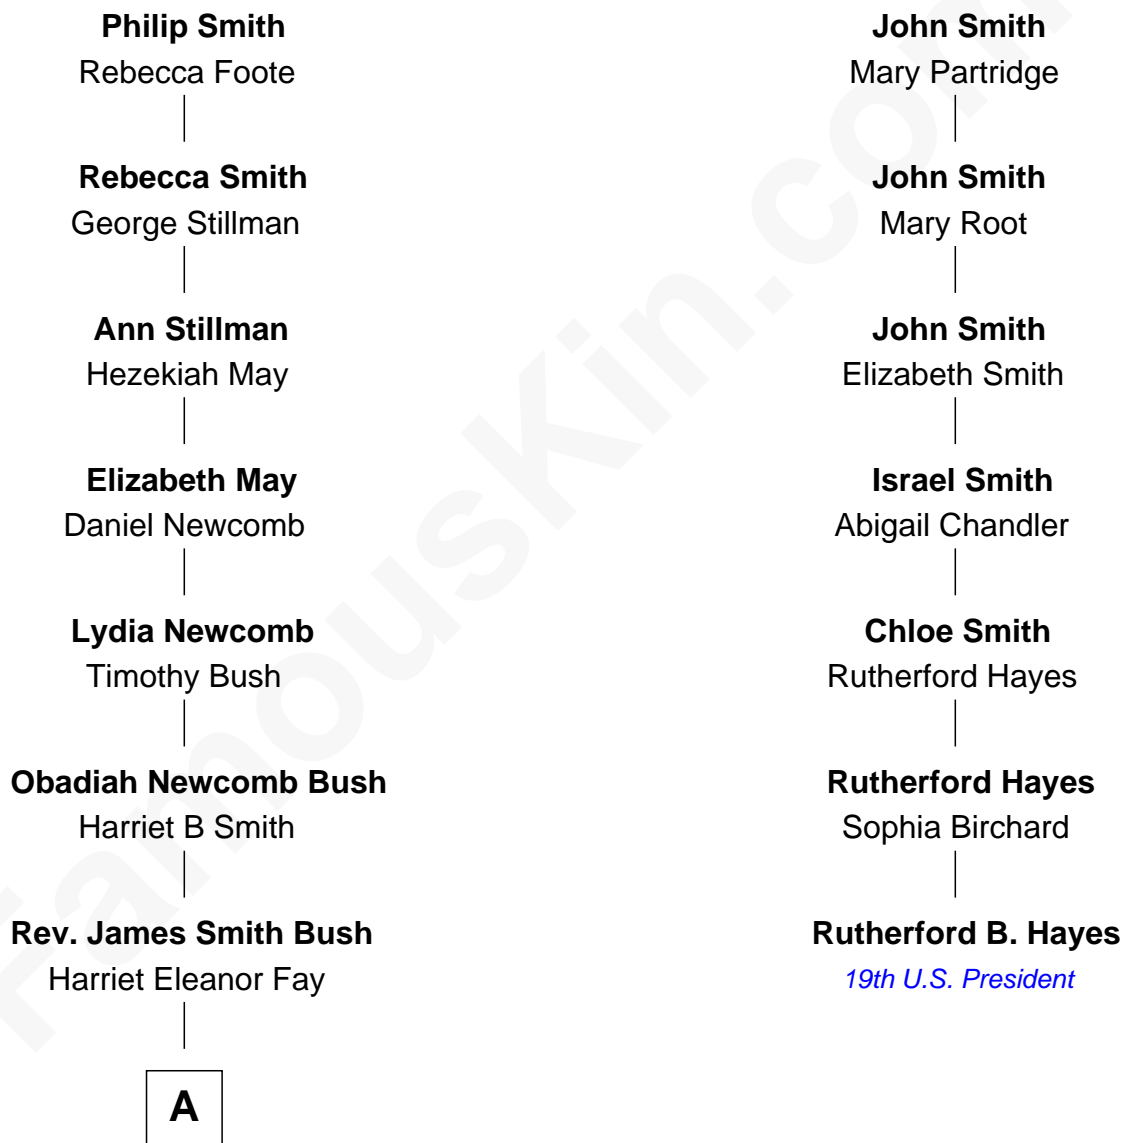

FamousKin.com Relationship Chart of

George H. W. Bush

41st U.S. President

6th cousin 3 times removed of

Rutherford B. Hayes

19th U.S. President

Samuel Smith

Elizabeth Smith

A

—
Samuel Prescott Bush

Flora Sheldon

—
Prescott Sheldon Bush

Dorothy Wear Walker

—
George H. W. Bush

41st U.S. President

FamousKin.com